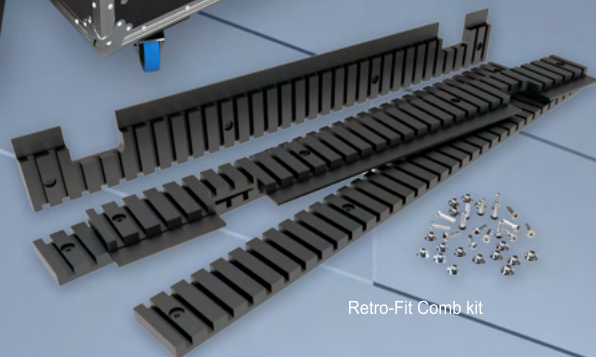

ARENA

Retro-Fit Comb kit