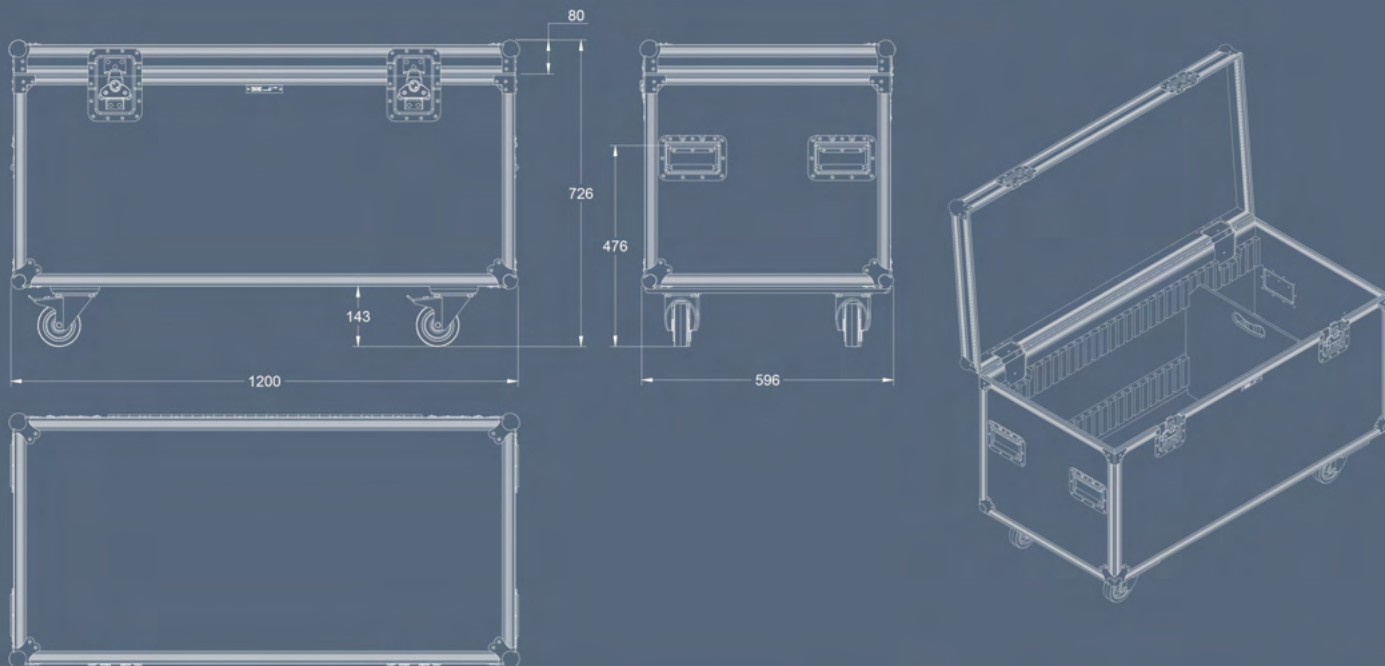

CASES BY DESIGN®

Featuring a 9mm plywood carcass, with a smart High-Pressure Laminate (HPL) exterior finish and high quality Penn Elcom hardware. 30mm aluminium angle and mating location profiles to all exposed edges. 4" heavy-duty casters are fitted as standard, two of which are braked.

The dividers can be positioned at 25mm intervals, providing a versatile compartment system at a sensible price. The 100mm deep tray, designed specifically for this trunk range is also available. See the option list below for details and prices. Three standard sizes are available, the Arena 600, 900 and 1200. Nominal dimensions are also shown.

ARENA

Retro-Fit Comb kit

www.5star-cases.com

ARENA 1200

ARENA 900

ARENA 600

Dimensions for trays are for 600, 900 and 1200 trunks

Dimensions are mm approx. Some features shown are optional extras. Part No. 27987.
 Please specify size and options when ordering.
 Exterior covering - standard colours available...Black, Light Grey, Slate Grey, Navy Blue
 Royal Blue, Red, Yellow, Dark Green, Purple, Orange.
 Contact our sales team for further information on the Arena Trunks or any other case requirements.