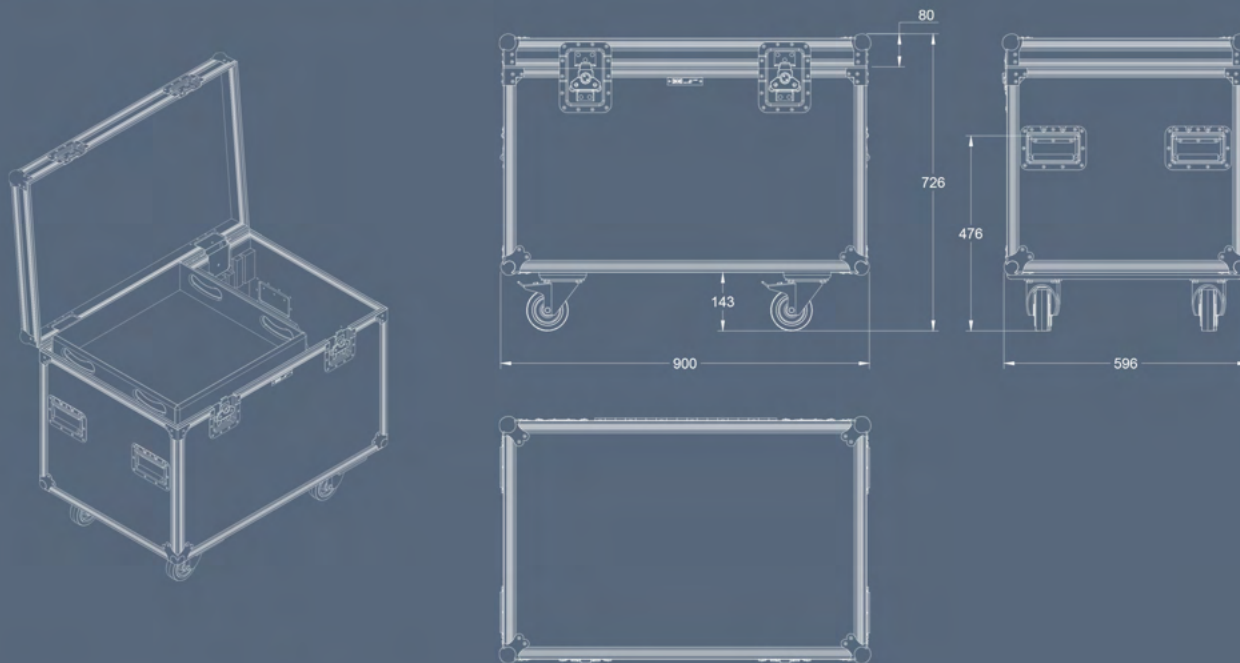

Sometimes, compromises have to be made. The Arena range of road trunks is designed to provide the usual top quality construction, allied with a 'suitable for road' use, all without putting a strain on your finances.

CASES BY DESIGN®

Featuring a 9mm plywood carcass, with a smart High-Pressure Laminate (HPL) exterior finish and high quality Penn Elcom hardware. 30mm aluminium angle and mating location profiles to all exposed edges. 4" heavy-duty casters are fitted as standard, two of which are braked.

The dividers can be positioned at 25mm intervals, providing a versatile compartment system at a sensible price. The 100mm deep tray, designed specifically for this trunk range is also available. See the option list below for details and prices. Three standard sizes are available, the Arena 600, 900 and 1200. Nominal dimensions are also shown.

ARENA

Retro-Fit Comb kit

www.5star-cases.com

ARENA 1200

ARENA 900

ARENA 600

Dimensions for trays are for 600, 900 and 1200 trunks

Dimensions are mm approx. Some features shown are optional extras. Part No. 27987.
 Please specify size and options when ordering.
 Exterior covering - standard colours available...Black, Light Grey, Slate Grey, Navy Blue
 Royal Blue, Red, Yellow, Dark Green, Purple, Orange.
 Contact our sales team for further information on the Arena Trunks or any other case requirements.