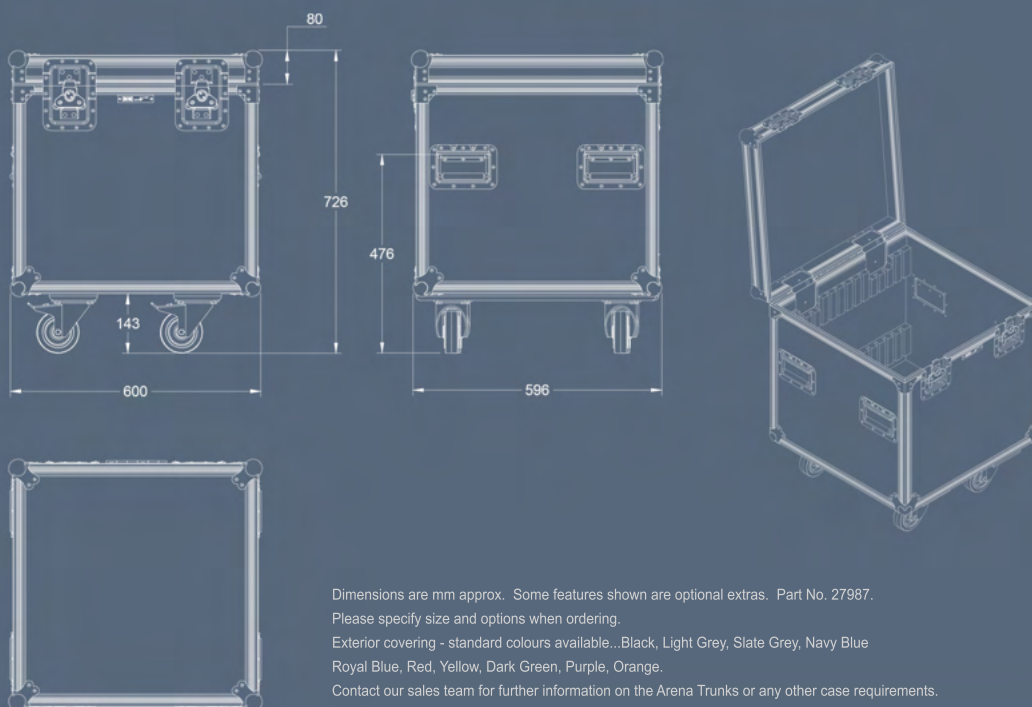

CASES BY DESIGN®

Featuring a 9mm plywood carcass, with a smart High-Pressure Laminate (HPL) exterior finish and high quality Penn Elcom hardware. 30mm aluminium angle and mating location profiles to all exposed edges. 4" heavy-duty casters are fitted as standard, two of which are braked.

The dividers can be positioned at 25mm intervals, providing a versatile compartment system at a sensible price. The 100mm deep tray, designed specifically for this trunk range is also available. See the option list below for details and prices. Three standard sizes are available, the Arena 600, 900 and 1200. Nominal dimensions are also shown.

TRUNKS

Type	Internal nominal dims. (mm approx.)
Arena 600	564 (L) x 564 (D) x 550 (H)
Arena 900	864 (L) x 564 (D) x 550 (H)
Arena 1200	1164 (L) x 564 (D) x 550 (H)

Part Number - 27987

Please contact our sales team for details and further information.

ARENA

Retro-Fit Comb kit

www.5star-cases.com

ARENA 1200

ARENA 900

ARENA 600

Dimensions for trays are for 600, 900 and 1200 trunks

Dimensions are mm approx. Some features shown are optional extras. Part No. 27987.
 Please specify size and options when ordering.
 Exterior covering - standard colours available...Black, Light Grey, Slate Grey, Navy Blue
 Royal Blue, Red, Yellow, Dark Green, Purple, Orange.
 Contact our sales team for further information on the Arena Trunks or any other case requirements.