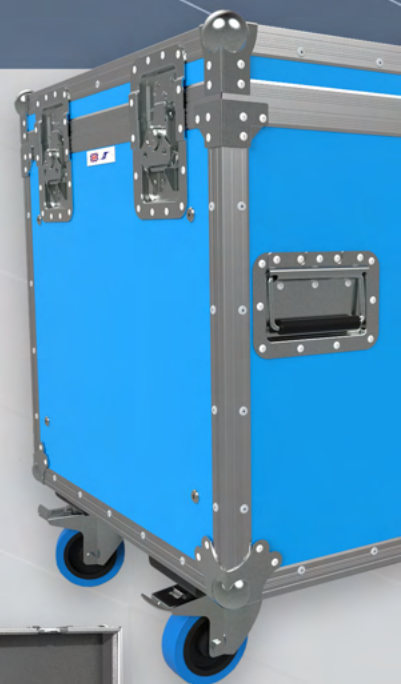

CASES BY DESIGN®

Featuring a 9mm plywood carcass, with a smart High-Pressure Laminate (HPL) exterior finish and high quality Penn Elcom hardware. 30mm aluminium angle and mating location profiles to all exposed edges. 4" heavy-duty casters are fitted as standard, two of which are braked.

The dividers can be positioned at 25mm intervals, providing a versatile compartment system at a sensible price. The 100mm deep tray, designed specifically for this trunk range is also available. See the option list below for details and prices. Three standard sizes are available, the Arena 600, 900 and 1200. Nominal dimensions are also shown.

TRUNKS

Type	Internal nominal dims. (mm approx.)
Arena 600	564 (L) x 564 (D) x 550 (H)
Arena 900	864 (L) x 564 (D) x 550 (H)
Arena 1200	1164 (L) x 564 (D) x 550 (H)

Part Number - 27987

Please contact our sales team for details and further information.

Optional extras

- Additional dividers
- 100mm deep tray (dividers change accordingly)
- PAL label dish (fitted)
- Stacking castor cups (fitted)
- Additional handles (2 front & 2 rear, fitted)
- Retro-Fit Comb Kit (inc. fixings)
- Carpet lining (only with Empty trunk)
- Non-standard laminate (HPL) finish
- Screen Printed Branding
- Black Hexaboard finish