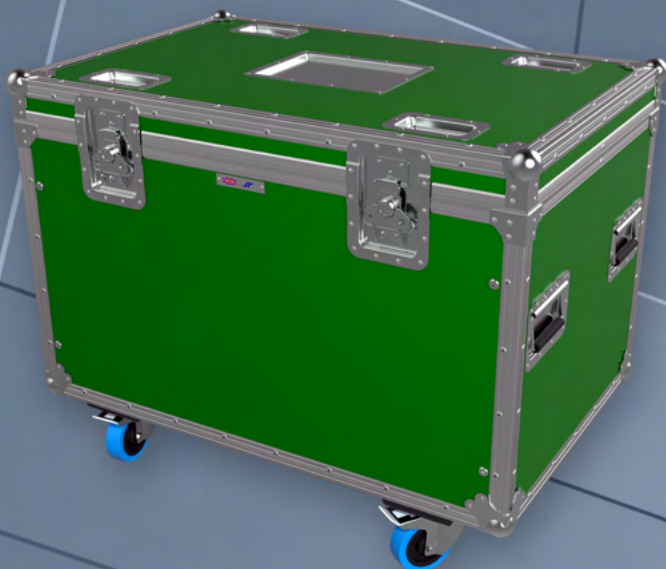

ARENA

Retro-Fit Comb kit