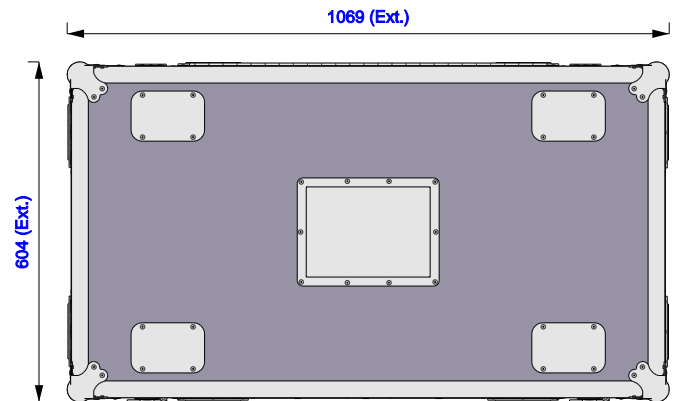

Part No
97349-1

Drawn By
Gerda

Back

Right

Left

Plan

Underside

Front

Part No
97349-1

Drawn By
Gerda

Plan - Base only

Sip insert	Kit	Sip insert
Length: 380mm	Length: 40mm	Length: 380mm
Width: 560mm	Width: 400mm	Width: 560mm
Height: 316mm	Height: 190mm	Height: 316mm

Sip insert with light

Part No
97349-1

Drawn By
Gerda

Underside - Lid only