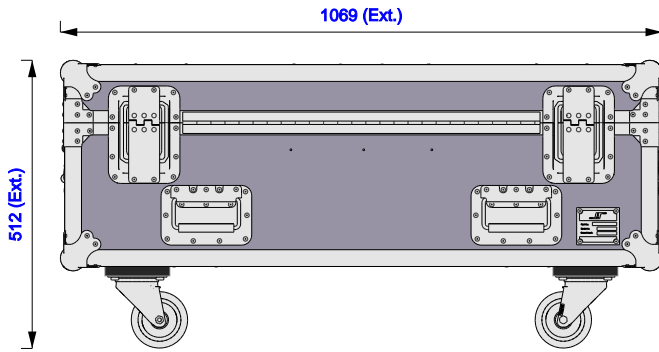

Part No
97349-1

Drawn By
Gerda

Back

Right

Left

Plan

Underside

Front

Part No
97349-1

Drawn By
Gerda

Plan - Base only

Sip insert	Kit	Sip insert
Length: 380mm	Length: 40mm	Length: 380mm
Width: 560mm	Width: 400mm	Width: 560mm
Height: 316mm	Height: 190mm	Height: 316mm

Sip insert with light

Part No
97349-1

Drawn By
Gerda

Underside - Lid only