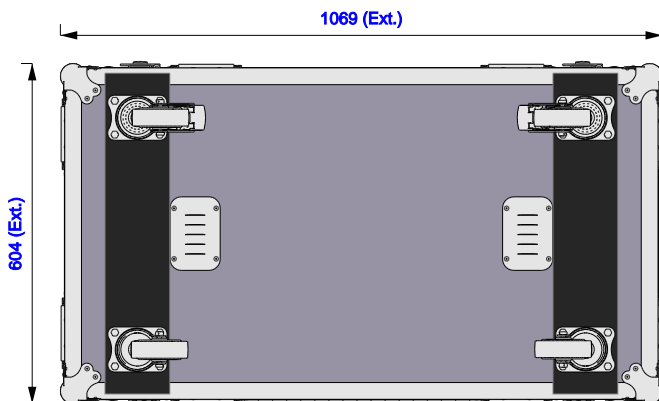

Part No
97349-1

Drawn By
Gerda

Back

Right

Left

Plan

Underside

Front

Part No
97349-1

Drawn By
Gerda

Plan - Base only

Sip insert	Kit	Sip insert
Length: 380mm	Length: 40mm	Length: 380mm
Width: 560mm	Width: 400mm	Width: 560mm
Height: 316mm	Height: 190mm	Height: 316mm

Sip insert with light

Part No
97349-1

Drawn By
Gerda

Underside - Lid only