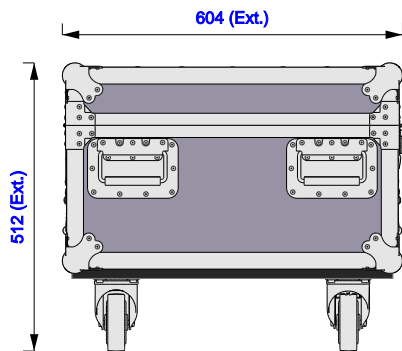

Part No
97349-1

Drawn By
Gerda

Back

Right

Left

Plan

Underside

Front

Part No
97349-1

Drawn By
Gerda

Plan - Base only

Sip insert	Kit	Sip insert
Length: 380mm	Length: 40mm	Length: 380mm
Width: 560mm	Width: 400mm	Width: 560mm
Height: 316mm	Height: 190mm	Height: 316mm

Sip insert with light

Part No
97349-1

Drawn By
Gerda

Underside - Lid only