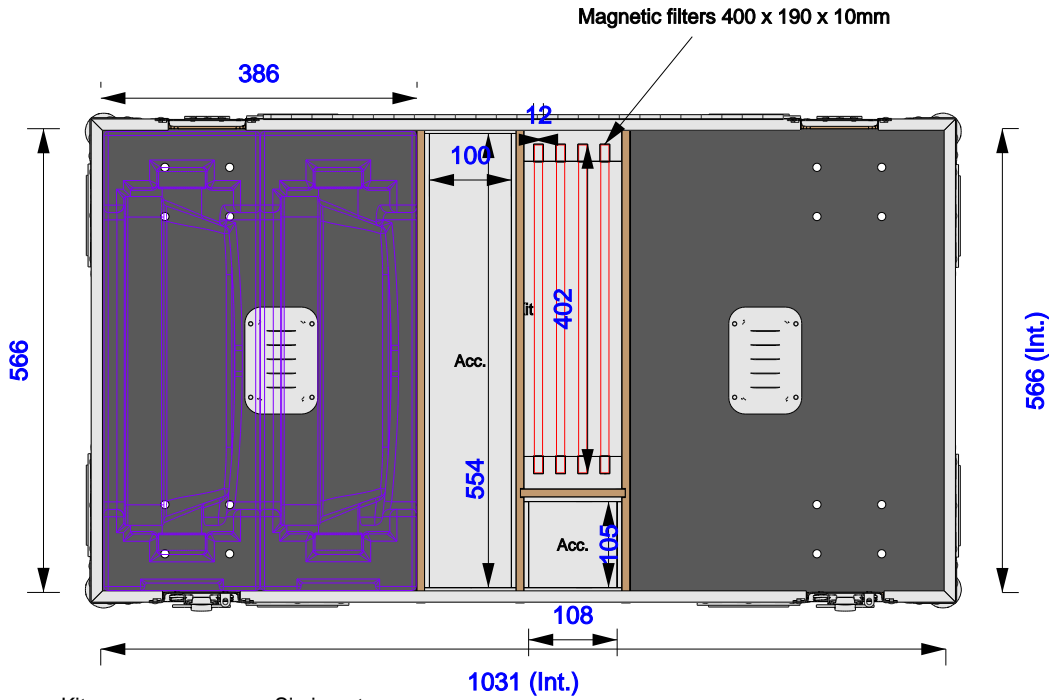

Part No
97349-1

Drawn By
Gerda

Back

Right

Left

Plan

Underside

Front

Part No
97349-1

Drawn By
Gerda

Plan - Base only

Sip insert	Kit	Sip insert
Length: 380mm	Length: 40mm	Length: 380mm
Width: 560mm	Width: 400mm	Width: 560mm
Height: 316mm	Height: 190mm	Height: 316mm

Sip insert with light

Part No
97349-1

Drawn By
Gerda

Underside - Lid only