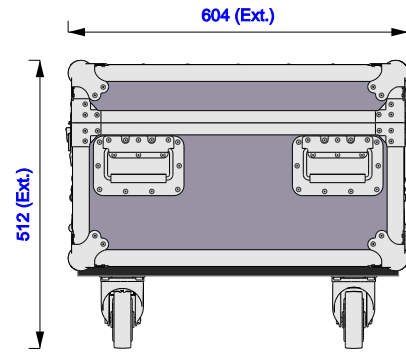

Part No
97349-1

Drawn By
Gerda

Back

Right

Left

Plan

Underside

Front

Part No
97349-1

Drawn By
Gerda

Plan - Base only

Sip insert	Kit	Sip insert
Length: 380mm	Length: 40mm	Length: 380mm
Width: 560mm	Width: 400mm	Width: 560mm
Height: 316mm	Height: 190mm	Height: 316mm

Sip insert with light

Part No
97349-1

Drawn By
Gerda

Underside - Lid only