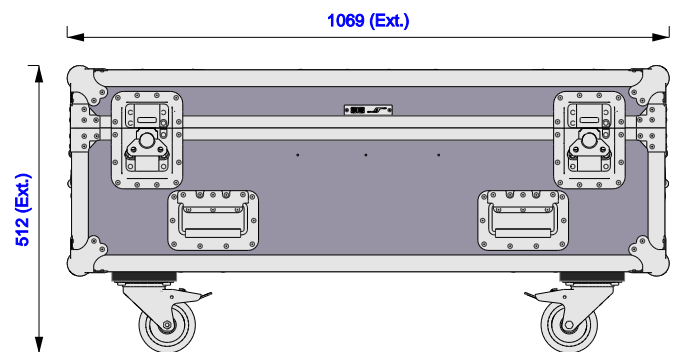

Part No
97349-1

Drawn By
Gerda

Back

Right

Left

Plan

Underside

Front

Part No
97349-1

Drawn By
Gerda

Plan - Base only

Sip insert	Kit	Sip insert
Length: 380mm	Length: 40mm	Length: 380mm
Width: 560mm	Width: 400mm	Width: 560mm
Height: 316mm	Height: 190mm	Height: 316mm

Sip insert with light

Part No
97349-1

Drawn By
Gerda

Underside - Lid only