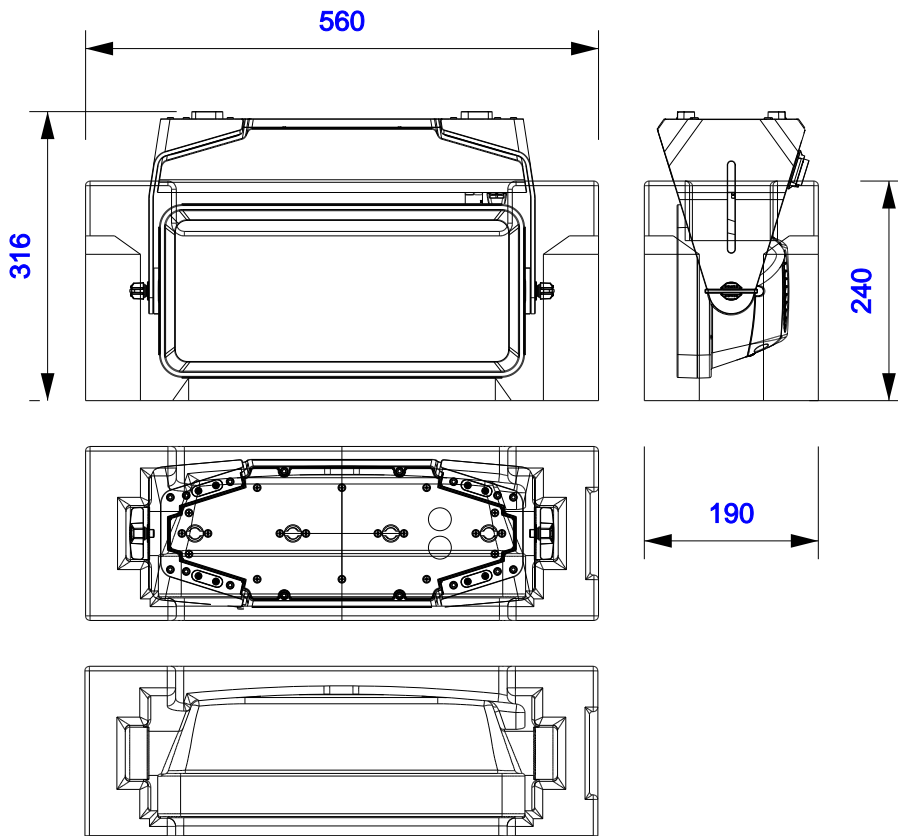

Part No
97349-1

Drawn By
Gerda

Back

Right

Left

Plan

Underside

Front

Part No
97349-1

Drawn By
Gerda

Plan - Base only

Sip insert	Kit	Sip insert
Length: 380mm	Length: 40mm	Length: 380mm
Width: 560mm	Width: 400mm	Width: 560mm
Height: 316mm	Height: 190mm	Height: 316mm

Sip insert with light

Part No
97349-1

Drawn By
Gerda

Underside - Lid only