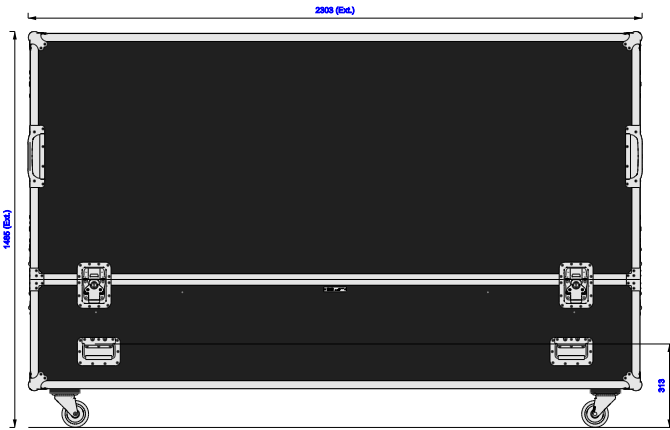

Part No
97873-1

Drawn By
Andy L

Front

Back

Right

Left

Plan

Underside

Part No
97873-1

Drawn By
Andy L

Plan - Base only
± 2mm tolerance apply to cavity dimensions
Unless stated otherwise

BRAVIA FW-98BZ53L
Length: 2200mm
Width: 88mm
Height: 1255mm

Underside - Lid (front), Lid (back) only

Right - Base only

Part No
97873-1

Drawn By
Andy L

Front - Base only