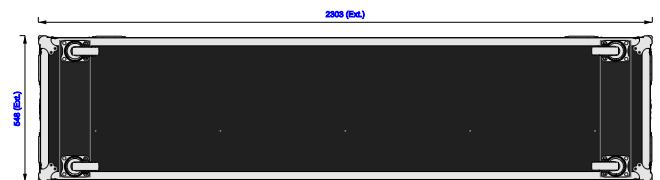

Part No
97873-1

Drawn By
Andy L

Front

Back

Right

Left

Plan

Underside

Part No
97873-1

Drawn By
Andy L

Plan - Base only
± 2mm tolerance apply to cavity dimensions
Unless stated otherwise

BRAVIA FW-98BZ53L
Length: 2200mm
Width: 88mm
Height: 1255mm

Underside - Lid (front), Lid (back) only