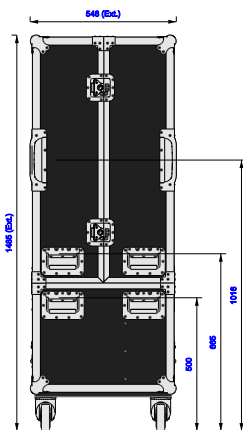

Part No
97873-1

Drawn By
Andy L

Front

Back

Right

Left

Plan

Underside

Part No
97873-1

Drawn By
Andy L

Plan - Base only
± 2mm tolerance apply to cavity dimensions
Unless stated otherwise

BRAVIA FW-98BZ53L
Length: 2200mm
Width: 88mm
Height: 1255mm

Underside - Lid (front), Lid (back) only

Right - Base only

Part No
97873-1

Drawn By
Andy L

Front - Base only