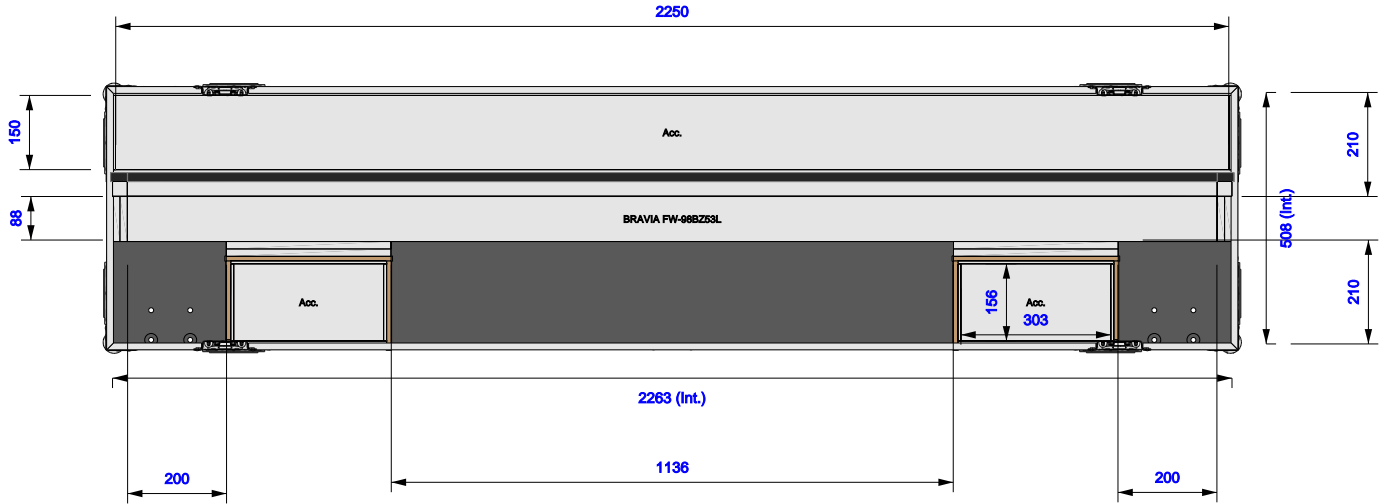

Part No
97873-1

Drawn By
Andy L

Front

Back

Right

Left

Plan

Underside

Part No
97873-1

Drawn By
Andy L

Plan - Base only
± 2mm tolerance apply to cavity dimensions
Unless stated otherwise

BRAVIA FW-98BZ53L
Length: 2200mm
Width: 88mm
Height: 1255mm

Underside - Lid (front), Lid (back) only

Right - Base only

Part No
97873-1

Drawn By
Andy L

Front - Base only