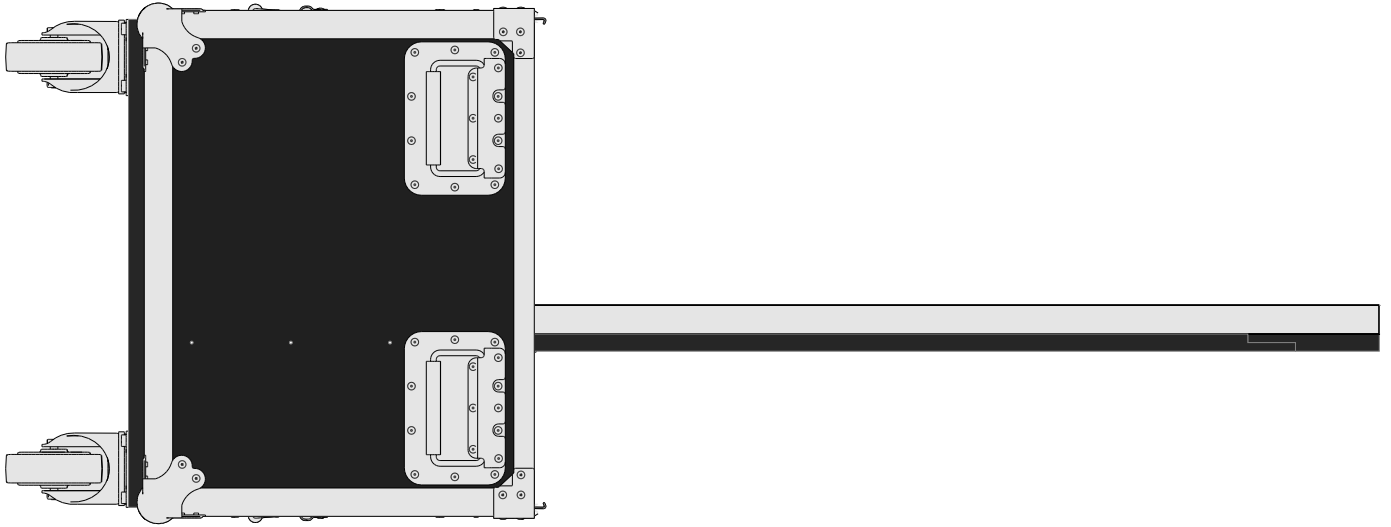

Part No
97873-1

Drawn By
Andy L

Plan - Base only
± 2mm tolerance apply to cavity dimensions
Unless stated otherwise

BRAVIA FW-98BZ53L
Length: 2200mm
Width: 88mm
Height: 1255mm

Underside - Lid (front), Lid (back) only

Right - Base only

Part No
97873-1

Drawn By
Andy L

Front - Base only