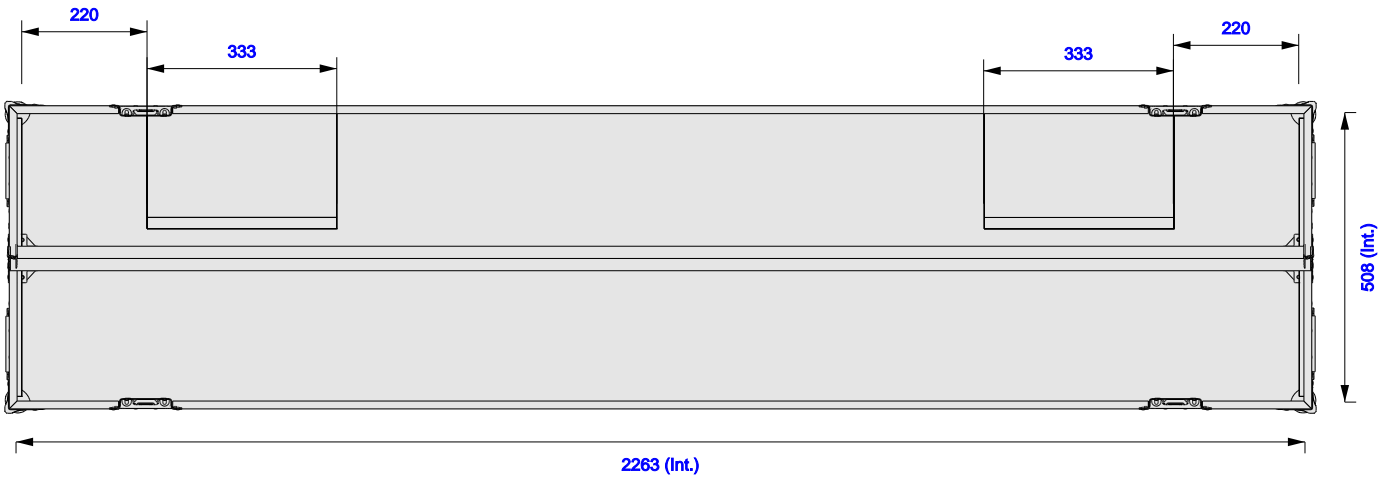

Part No
97873-1

Drawn By
Andy L

Plan - Base only
± 2mm tolerance apply to cavity dimensions
Unless stated otherwise

BRAVIA FW-98BZ53L
Length: 2200mm
Width: 88mm
Height: 1255mm

Underside - Lid (front), Lid (back) only

Right - Base only

Part No
97873-1

Drawn By
Andy L

Front - Base only