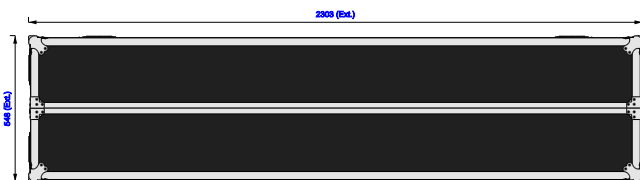

Part No
97873-1

Drawn By
Andy L

Front

Back

Right

Left

Plan

Underside

Part No
97873-1

Drawn By
Andy L

Plan - Base only
± 2mm tolerance apply to cavity dimensions
Unless stated otherwise

BRAVIA FW-98BZ53L
Length: 2200mm
Width: 88mm
Height: 1255mm

Underside - Lid (front), Lid (back) only