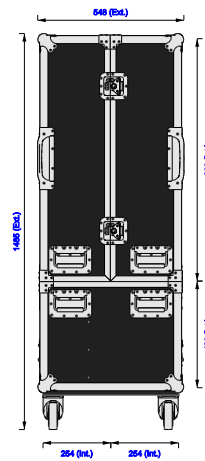

Part No
97873-1

Drawn By
Andy L

Front

Back

Right

Left

Plan

Underside

Part No
97873-1

Drawn By
Andy L

Plan - Base only
± 2mm tolerance apply to cavity dimensions
Unless stated otherwise

BRAVIA FW-98BZ53L
Length: 2200mm
Width: 88mm
Height: 1255mm

Underside - Lid (front), Lid (back) only

Right - Base only

Part No
97873-1

Drawn By
Andy L

Front - Base only