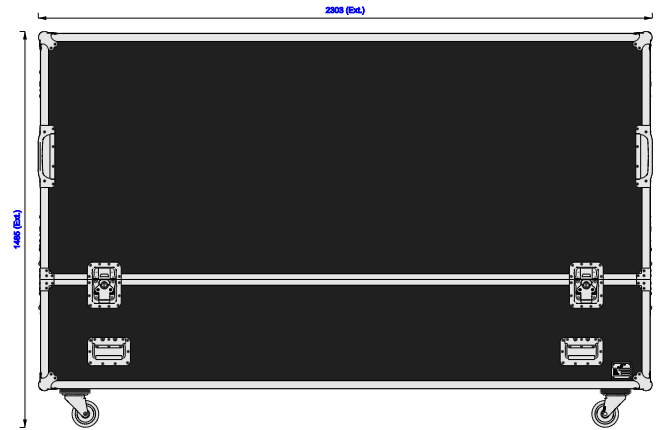

Part No
97873-1

Drawn By
Andy L

Front

Back

Right

Left

Plan

Underside

Part No
97873-1

Drawn By
Andy L

Plan - Base only
± 2mm tolerance apply to cavity dimensions
Unless stated otherwise

BRAVIA FW-98BZ53L
Length: 2200mm
Width: 88mm
Height: 1255mm

Underside - Lid (front), Lid (back) only

Right - Base only

Part No
97873-1

Drawn By
Andy L

Front - Base only