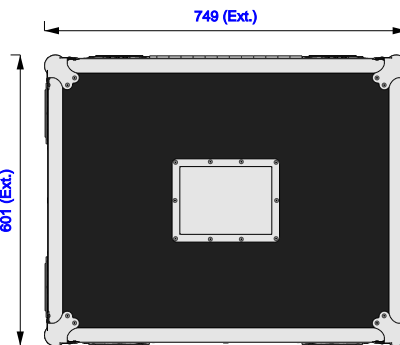

Part No
97798-1

Drawn By
Nick L

Front

All locking castors

Back

Right

Left

Plan

Underside

Part No
97798-1

Drawn By
Nick L

Plan - Base only

generic lamp
Length: 336mm
Width: 262mm
Height: 1010mm

Underside - Lid only