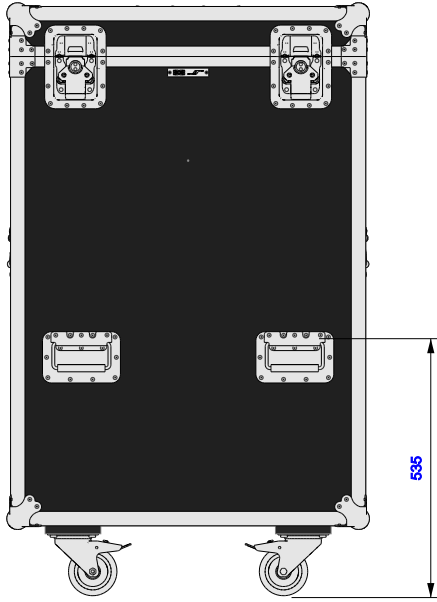

Part No
97798-1

Drawn By
Nick L

Front

All locking castors

Back

Right

Left

Plan

Underside

Part No
97798-1

Drawn By
Nick L

Plan - Base only

generic lamp
Length: 336mm
Width: 262mm
Height: 1010mm

Underside - Lid only