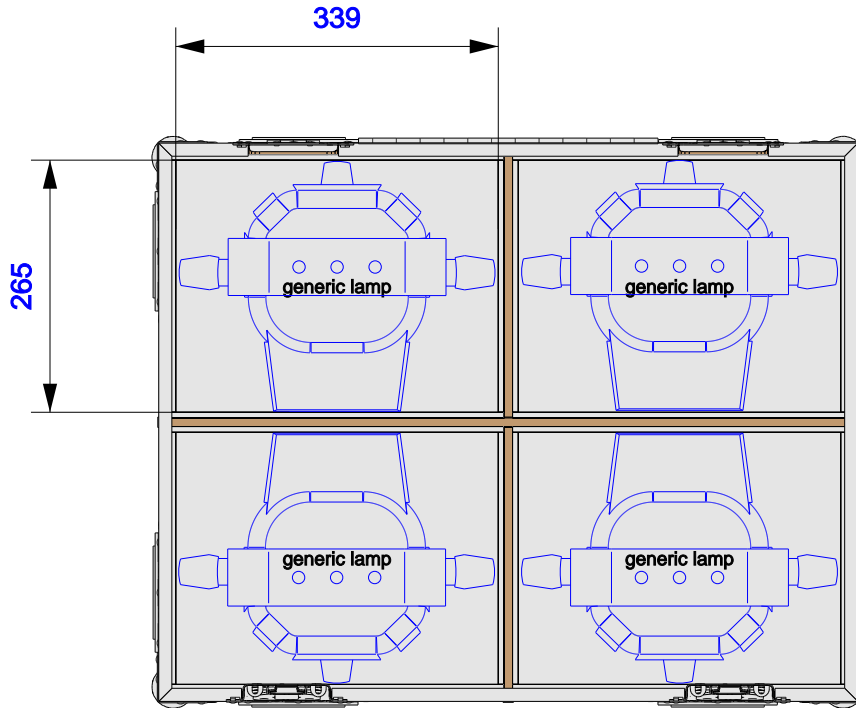

Part No
97798-1

Drawn By
Nick L

Front

All locking castors

Back

Right

Left

Plan

Underside

Part No
97798-1

Drawn By
Nick L

Plan - Base only

generic lamp
Length: 336mm
Width: 262mm
Height: 1010mm

Underside - Lid only