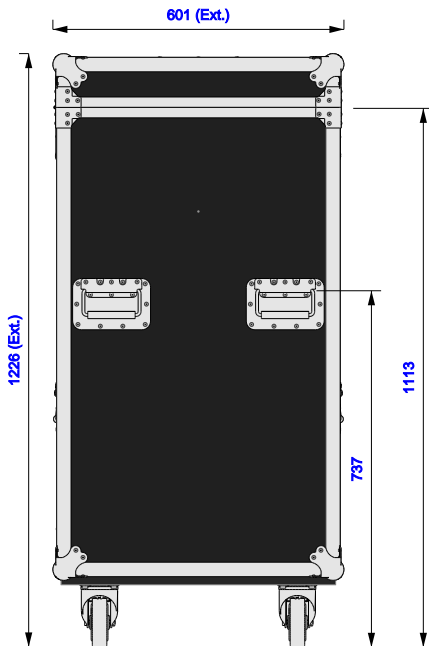

Part No
97798-1

Drawn By
Nick L

Front

All locking castors

Back

Right

Left

Plan

Underside

Part No
97798-1

Drawn By
Nick L

Plan - Base only

generic lamp
Length: 336mm
Width: 262mm
Height: 1010mm

Underside - Lid only