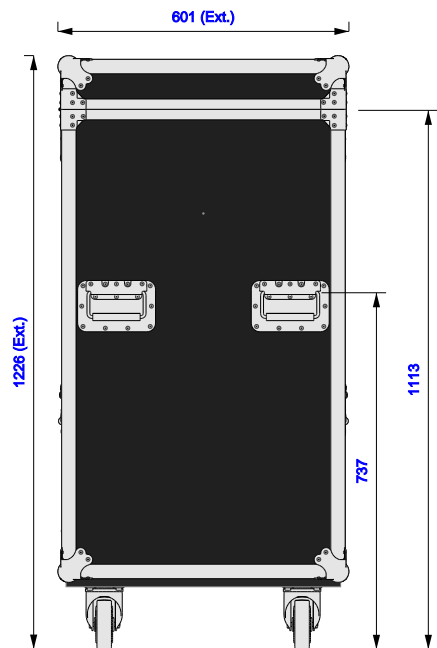

Part No
97798-1

Drawn By
Nick L

Front

Back

Right

Left

Plan

Underside

Part No
97798-1

Drawn By
Nick L

Plan - Base only

generic lamp
Length: 336mm
Width: 262mm
Height: 1010mm

Underside - Lid only