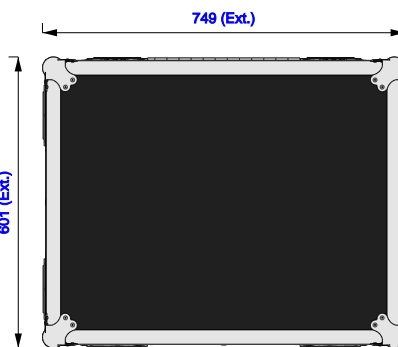

Part No
97798-1

Drawn By
Nick L

Front

Back

Right

Left

Plan

Underside

Part No
97798-1

Drawn By
Nick L

Plan - Base only

generic lamp
Length: 336mm
Width: 262mm
Height: 1010mm

Underside - Lid only