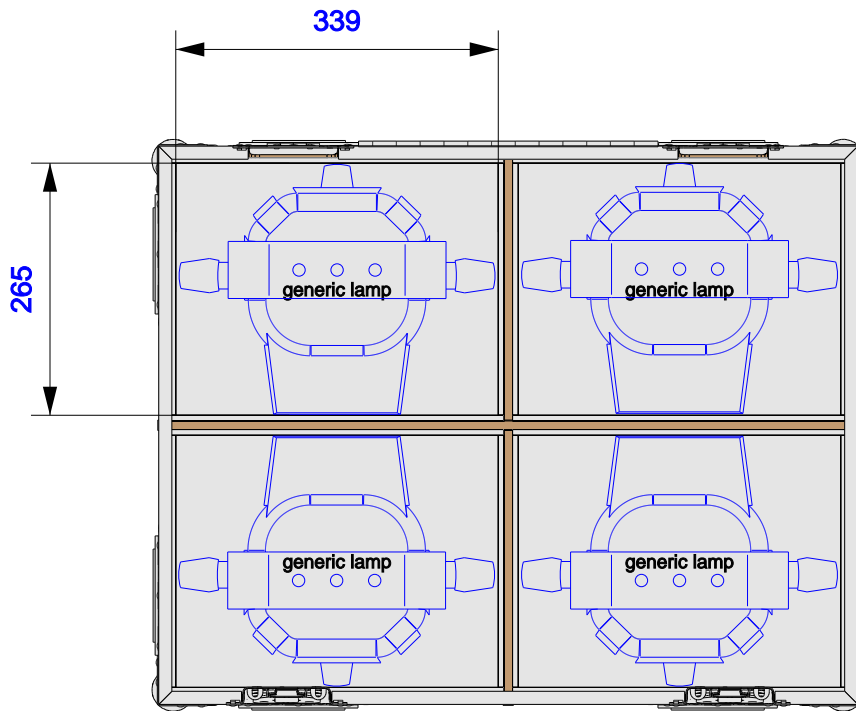

Part No
97798-1

Drawn By
Nick L

Front

Back

Right

Left

Plan

Underside

Part No
97798-1

Drawn By
Nick L

Plan - Base only

generic lamp
Length: 336mm
Width: 262mm
Height: 1010mm

Underside - Lid only