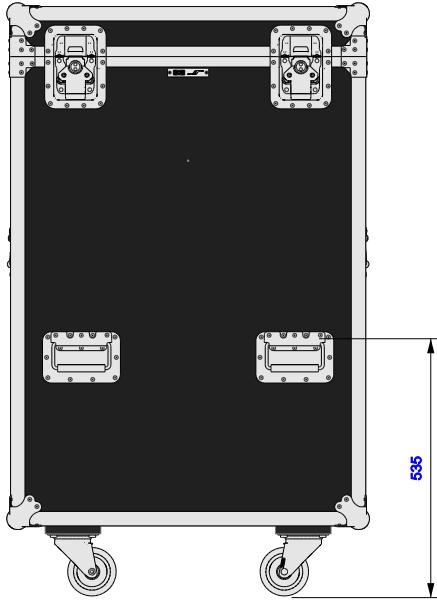

Part No
97798-1

Drawn By
Nick L

Front

Back

Right

Left

Plan

Underside

Part No
97798-1

Drawn By
Nick L

Plan - Base only

generic lamp
Length: 336mm
Width: 262mm
Height: 1010mm

Underside - Lid only