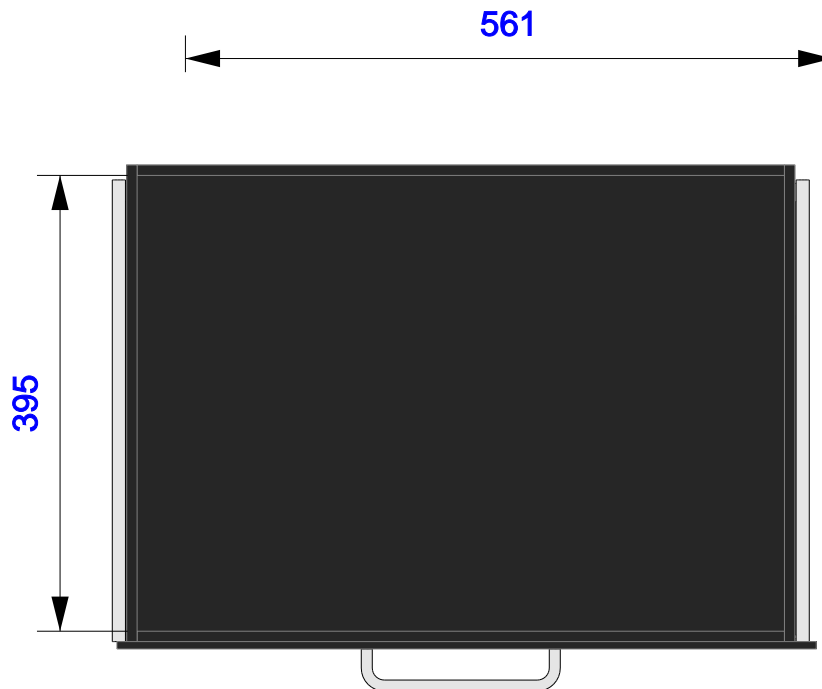

Part No
97663-1

Drawn By
Daniel Green

Drawer 1 & 2

internal of drawer finished
with black wood dye

Drawer 3

internal of drawer finished
with black wood dye

Part No
97663-1

Drawn By
Daniel Green

Back - Door only

Guitar Rest

Plan - Bottom, Back only

Part No
97663-1

Drawn By
Daniel Green

Front - Bottom, Front, Back only