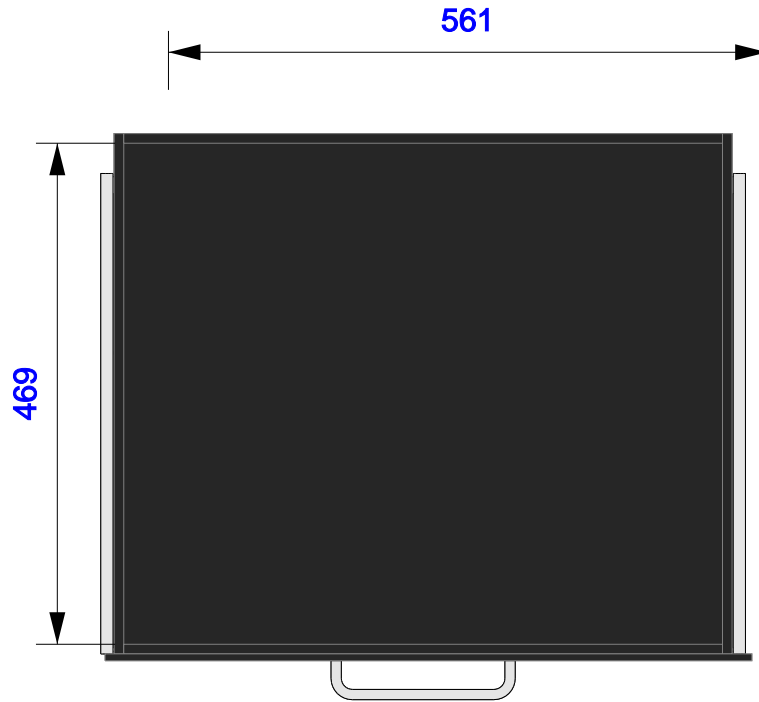

Part No
97663-1

Drawn By
Daniel Green

Drawer 1 & 2

internal of drawer finished
with black wood dye

Drawer 3

internal of drawer finished
with black wood dye

Part No
97663-1

Drawn By
Daniel Green

Back - Door only

Guitar Rest

Plan - Bottom, Back only

Part No
97663-1

Drawn By
Daniel Green

Front - Bottom, Front, Back only