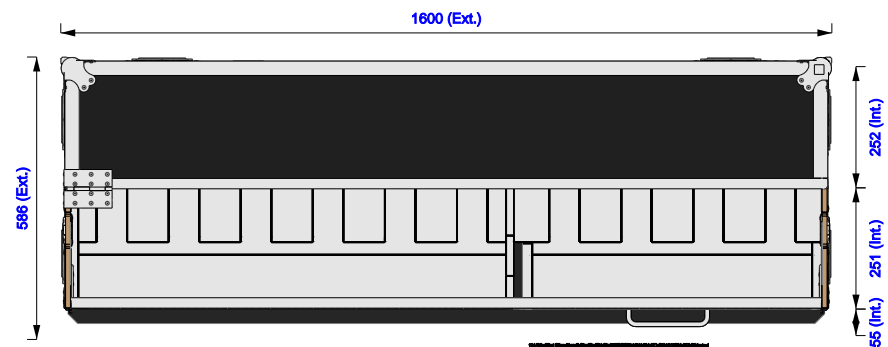

Part No
97663-1

Drawn By
Daniel Green

Drawer 1 & 2

internal of drawer finished
with black wood dye

Drawer 3

internal of drawer finished
with black wood dye

Part No
97663-1

Drawn By
Daniel Green

Back - Door only

Guitar Rest

Plan - Bottom, Back only

Part No
97663-1

Drawn By
Daniel Green

Front - Bottom, Front, Back only