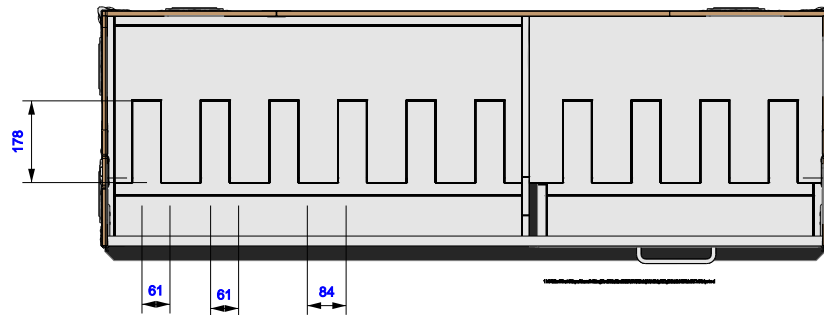

Part No
97663-1

Drawn By
Daniel Green

Drawer 1 & 2

internal of drawer finished
with black wood dye

Drawer 3

internal of drawer finished
with black wood dye

Part No
97663-1

Drawn By
Daniel Green

Back - Door only

Guitar Rest

Plan - Bottom, Back only

Part No
97663-1

Drawn By
Daniel Green

Front - Bottom, Front, Back only