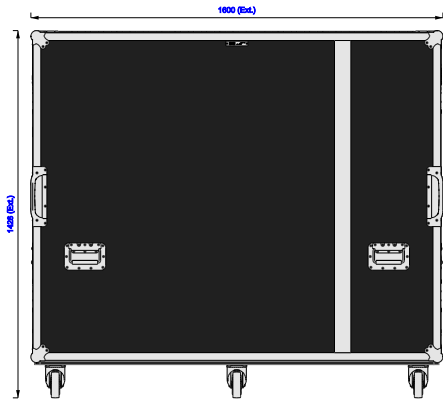

Part No
97660-1

Drawn By
Daniel Green

Back

LED strip wired to powercon trust

Front

Right

Underside

Left

Internal Kit Height

Part No
97660-1

Drawn By
Daniel Green

Front - Bottom, Front, Back only

Plan Drawers Only

internal of drawers finished with black wood dye

Part No
97660-1

Drawn By
Daniel Green

3D - Shaded

Plan - Bottom, Back only

Back - Door only

Part No
97660-1

Drawn By
Daniel Green

Guitar Rest