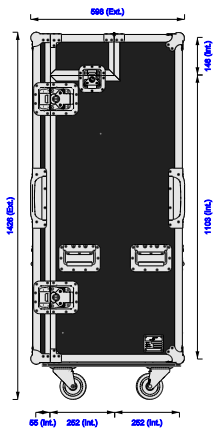

Part No
97660-1

Drawn By
Daniel Green

Back

LED strip wired to powercon trust

Front

Right

Underside

Left

Internal Kit Height

Part No
97660-1

Drawn By
Daniel Green

Front - Bottom, Front, Back only

Plan Drawers Only

internal of drawers finished with black wood dye

Part No
97660-1

Drawn By
Daniel Green

3D - Shaded

Plan - Bottom, Back only

Back - Door only

Part No
97660-1

Drawn By
Daniel Green

Guitar Rest