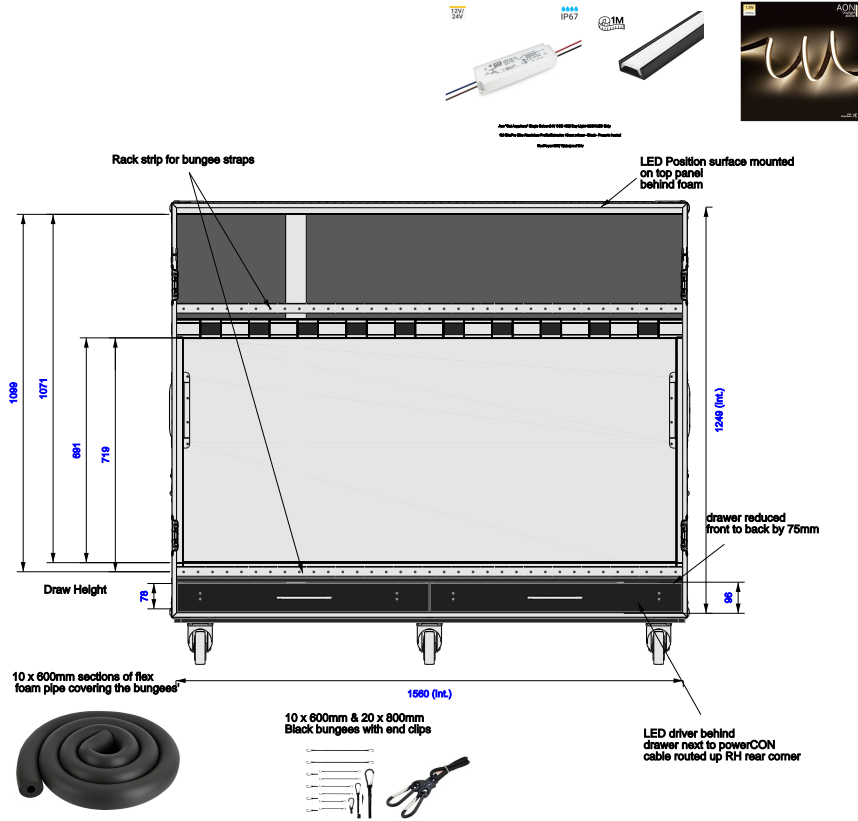

Part No
97660-1

Drawn By
Daniel Green

Back

LED strip wired to powercon trust

Front

Right

Underside

Left

Internal Kit Height

Part No
97660-1

Drawn By
Daniel Green

Front - Bottom, Front, Back only

Plan Drawers Only

internal of drawers finished with black wood dye

Part No
97660-1

Drawn By
Daniel Green

3D - Shaded

Plan - Bottom, Back only

Back - Door only

Part No
97660-1

Drawn By
Daniel Green

Guitar Rest