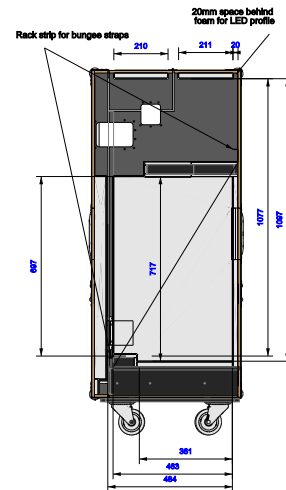

Part No
97660-1

Drawn By
Daniel Green

Back

LED strip wired to powercon trust

Front

Right

Underside

Left

Internal Kit Height

Part No
97660-1

Drawn By
Daniel Green

Front - Bottom, Front, Back only

Plan Drawers Only

internal of drawers finished with black wood dye

Part No
97660-1

Drawn By
Daniel Green

3D - Shaded

Plan - Bottom, Back only

Back - Door only

Part No
97660-1

Drawn By
Daniel Green

Guitar Rest