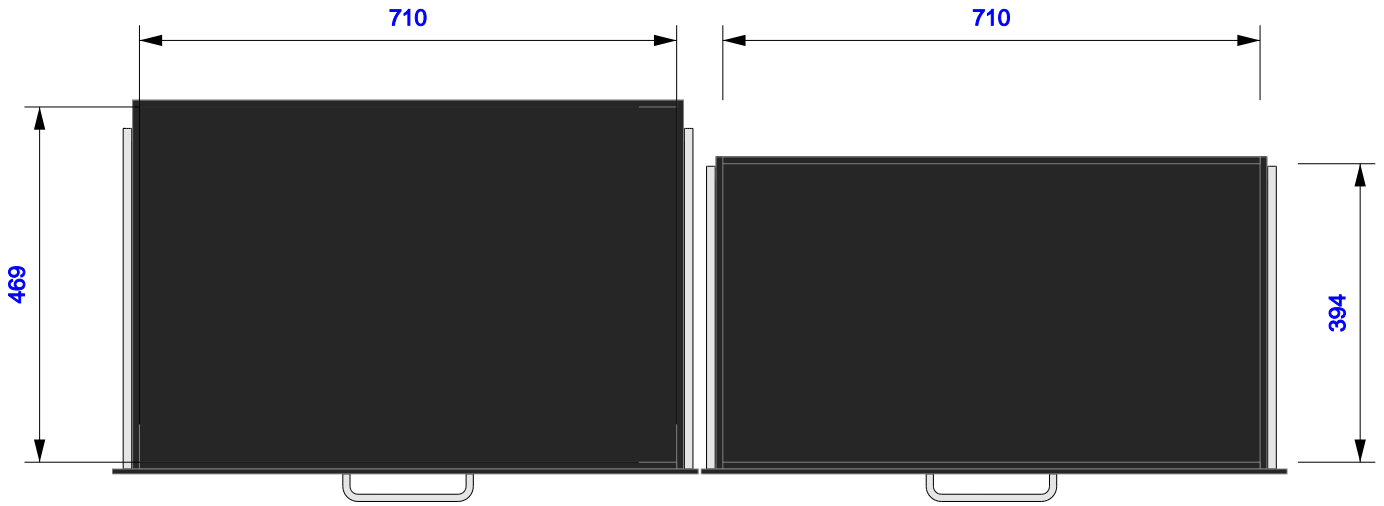

Internal Kit Height

Part No
97660-1

Drawn By
Daniel Green

Front - Bottom, Front, Back only

Plan Drawers Only

internal of drawers finished with black wood dye

Part No
97660-1

Drawn By
Daniel Green

3D - Shaded

Plan - Bottom, Back only

Back - Door only

Part No
97660-1

Drawn By
Daniel Green

Guitar Rest