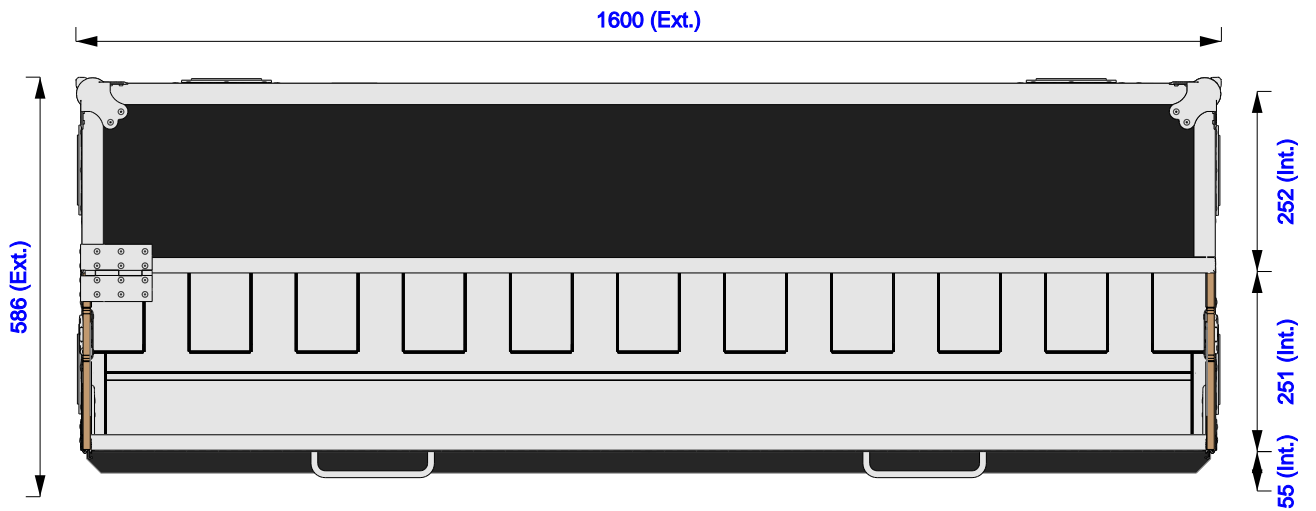

Internal Kit Height

Part No
97660-1

Drawn By
Daniel Green

Front - Bottom, Front, Back only

Plan Drawers Only

internal of drawers finished with black wood dye

Part No
97660-1

Drawn By
Daniel Green

3D - Shaded

Plan - Bottom, Back only

Back - Door only

Part No
97660-1

Drawn By
Daniel Green

Guitar Rest