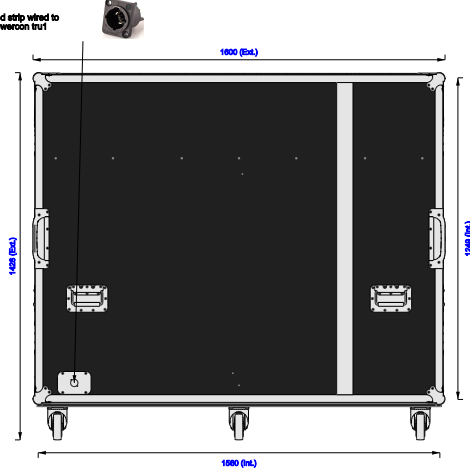

Part No
97660-1

Drawn By
Daniel Green

Back

LED strip wired to powercon trust

Front

Right

Underside

Left

Internal Kit Height

Part No
97660-1

Drawn By
Daniel Green

Front - Bottom, Front, Back only

Plan Drawers Only

internal of drawers finished with black wood dye

Part No
97660-1

Drawn By
Daniel Green

3D - Shaded

Plan - Bottom, Back only

Back - Door only

Part No
97660-1

Drawn By
Daniel Green

Guitar Rest