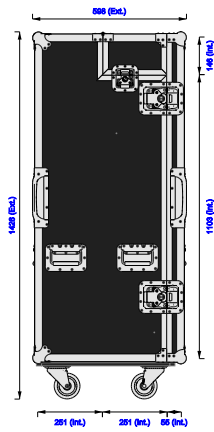

Part No
97660-1

Drawn By
Daniel Green

Back

LED strip wired to powercon trust

Front

Right

Underside

Left

Internal Kit Height

Part No
97660-1

Drawn By
Daniel Green

Front - Bottom, Front, Back only

Plan Drawers Only

internal of drawers finished with black wood dye

Part No
97660-1

Drawn By
Daniel Green

3D - Shaded

Plan - Bottom, Back only

Back - Door only

Part No
97660-1

Drawn By
Daniel Green

Guitar Rest