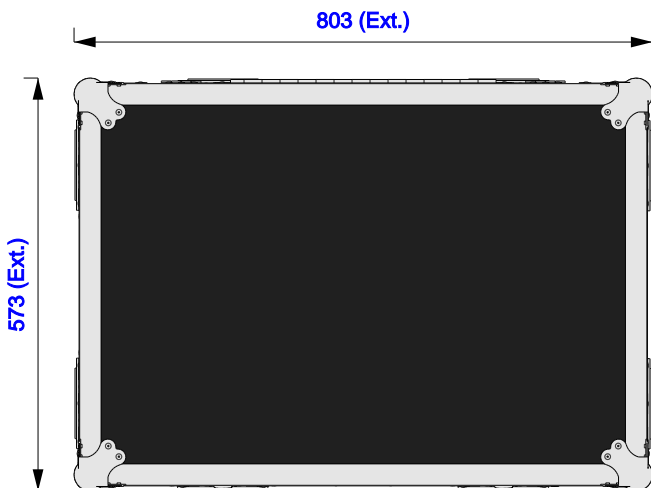

Part No
97659-1

Drawn By
Nick L

Front

Back

Right

Left

Plan

Underside

Part No
97659-1

Drawn By
Nick L

Plan - Base only

Epson EB-PU2010B
Length: 545mm
Width: 436mm
Height: 189mm

Extra Height	Acc's
65mm	Length: 92mm
	Width: 142mm
	Height: 100mm

LHS Case open

Part No
97659-1

Drawn By
Nick L

Front (filtered)

Epson EB-PU2010B
Length: 545mm
Width: 436mm
Height: 189mm

Extra Height
65mm

Acc's
Length: 92mm
Width: 142mm
Height: 100mm

Underside - Lid only