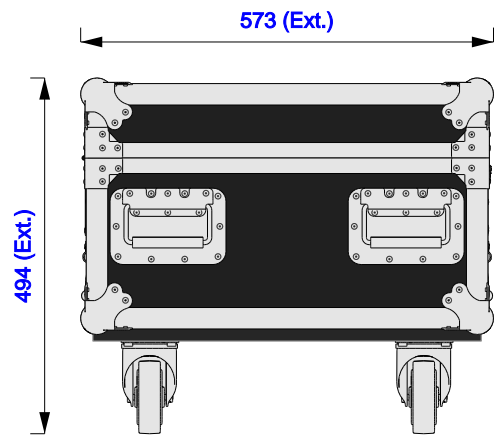

Part No
97659-1

Drawn By
Nick L

Front

Back

Right

Left

Plan

Underside

Part No
97659-1

Drawn By
Nick L

Plan - Base only

Epson EB-PU2010B
Length: 545mm
Width: 436mm
Height: 189mm

Extra Height	Acc's
65mm	Length: 92mm
	Width: 142mm
	Height: 100mm

LHS Case open

Part No
97659-1

Drawn By
Nick L

Front (filtered)

Epson EB-PU2010B
Length: 545mm
Width: 436mm
Height: 189mm

Extra Height
65mm

Acc's
Length: 92mm
Width: 142mm
Height: 100mm

Underside - Lid only