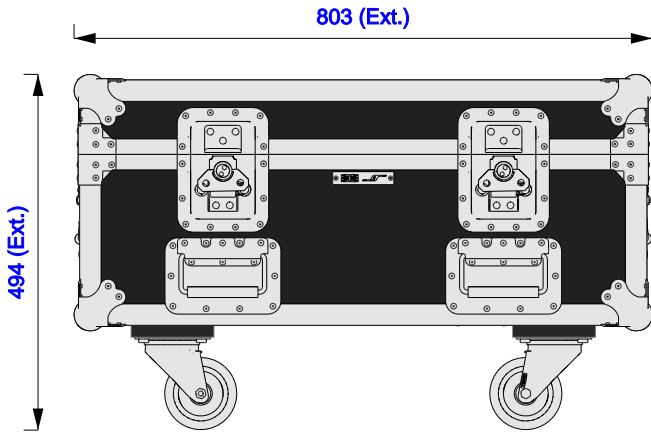

Part No
97659-1

Drawn By
Nick L

Front

Back

Right

Left

Plan

Underside

Part No
97659-1

Drawn By
Nick L

Plan - Base only

Epson EB-PU2010B
Length: 545mm
Width: 436mm
Height: 189mm

Extra Height	Acc's
65mm	Length: 92mm
	Width: 142mm
	Height: 100mm

LHS Case open

Part No
97659-1

Drawn By
Nick L

Front (filtered)

Epson EB-PU2010B
Length: 545mm
Width: 436mm
Height: 189mm

Extra Height
65mm

Acc's
Length: 92mm
Width: 142mm
Height: 100mm

Underside - Lid only