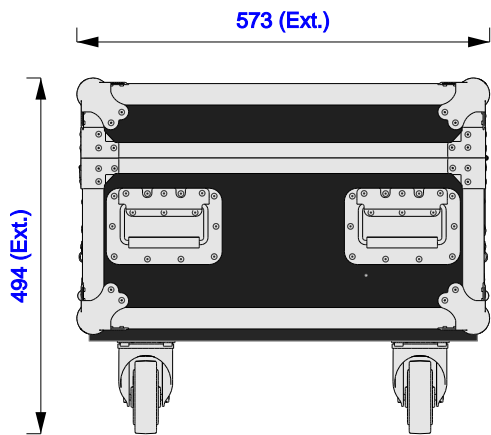

Part No
97659-1

Drawn By
Nick L

Front

Back

Right

Left

Plan

Underside

Part No
97659-1

Drawn By
Nick L

Plan - Base only

Epson EB-PU2010B
Length: 545mm
Width: 436mm
Height: 189mm

Extra Height	Acc's
65mm	Length: 92mm
	Width: 142mm
	Height: 100mm

LHS Case open

Part No
97659-1

Drawn By
Nick L

Front (filtered)

Epson EB-PU2010B
Length: 545mm
Width: 436mm
Height: 189mm

Extra Height
65mm

Acc's
Length: 92mm
Width: 142mm
Height: 100mm

Underside - Lid only