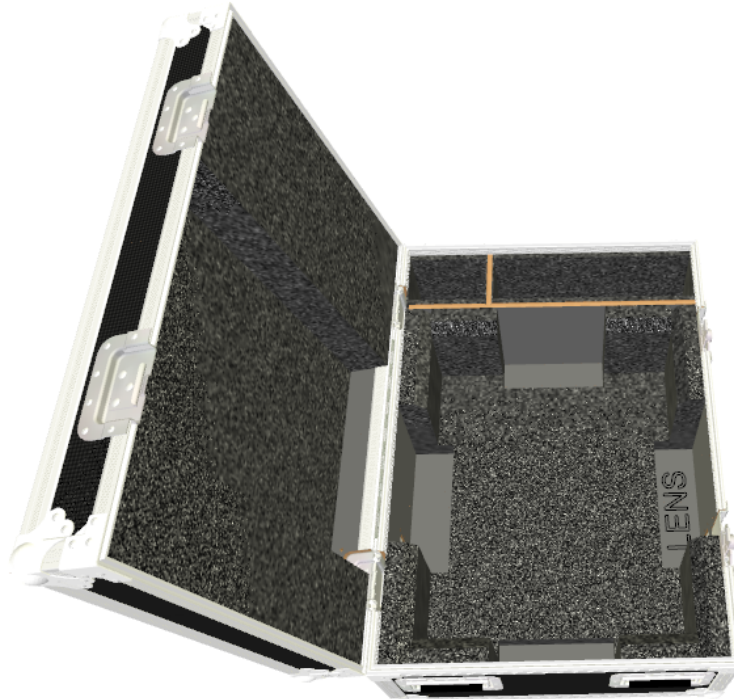

Part No
97659-1

Drawn By
Nick L

Front

Back

Right

Left

Plan

Underside

Part No
97659-1

Drawn By
Nick L

Plan - Base only

Epson EB-PU2010B
Length: 545mm
Width: 436mm
Height: 189mm

Extra Height	Acc's
65mm	Length: 92mm
	Width: 142mm
	Height: 100mm

LHS Case open

Part No
97659-1

Drawn By
Nick L

Front (filtered)

Epson EB-PU2010B
Length: 545mm
Width: 436mm
Height: 189mm

Extra Height
65mm

Acc's
Length: 92mm
Width: 142mm
Height: 100mm

Underside - Lid only