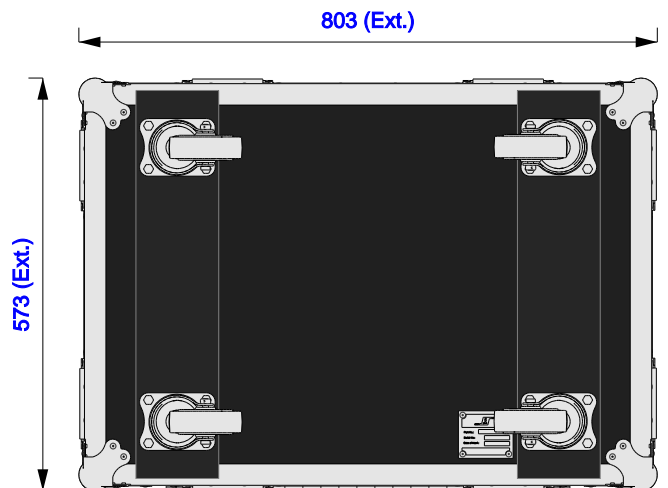

Part No
97659-1

Drawn By
Nick L

Front

Back

Right

Left

Plan

Underside

Part No
97659-1

Drawn By
Nick L

Plan - Base only

Epson EB-PU2010B
Length: 545mm
Width: 436mm
Height: 189mm

Extra Height	Acc's
65mm	Length: 92mm
	Width: 142mm
	Height: 100mm

LHS Case open

Part No
97659-1

Drawn By
Nick L

Front (filtered)

Epson EB-PU2010B
Length: 545mm
Width: 436mm
Height: 189mm

Extra Height
65mm

Acc's
Length: 92mm
Width: 142mm
Height: 100mm

Underside - Lid only