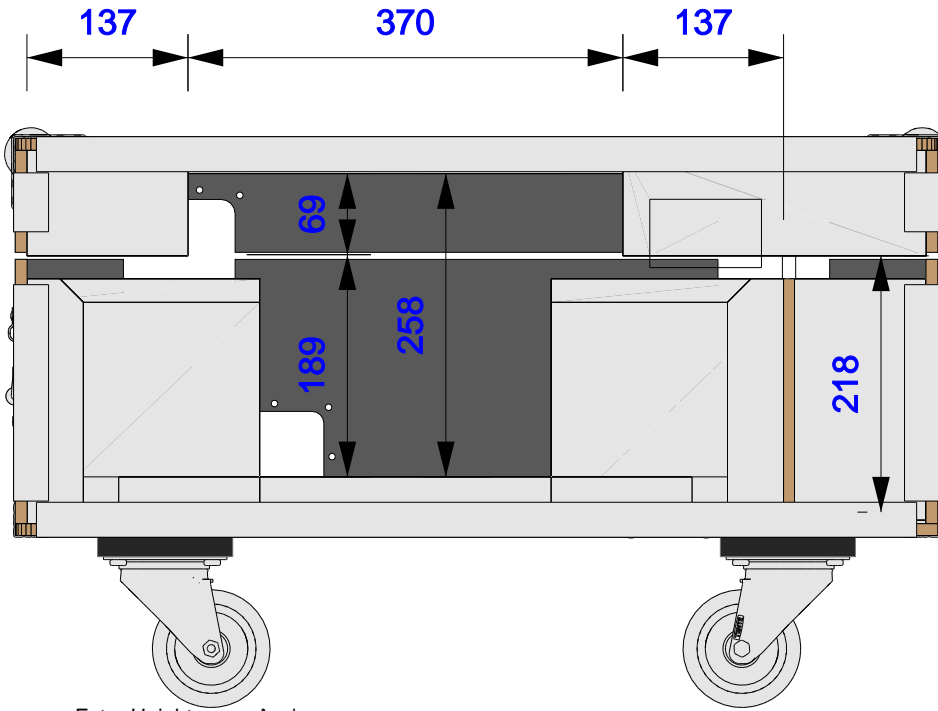

Part No
97659-1

Drawn By
Nick L

Plan - Base only

Epson EB-PU2010B
Length: 545mm
Width: 436mm
Height: 189mm

Extra Height	Acc's
65mm	Length: 92mm
	Width: 142mm
	Height: 100mm

LHS Case open

Part No
97659-1

Drawn By
Nick L

Front (filtered)

Epson EB-PU2010B
Length: 545mm
Width: 436mm
Height: 189mm

Extra Height
65mm

Acc's
Length: 92mm
Width: 142mm
Height: 100mm

Underside - Lid only