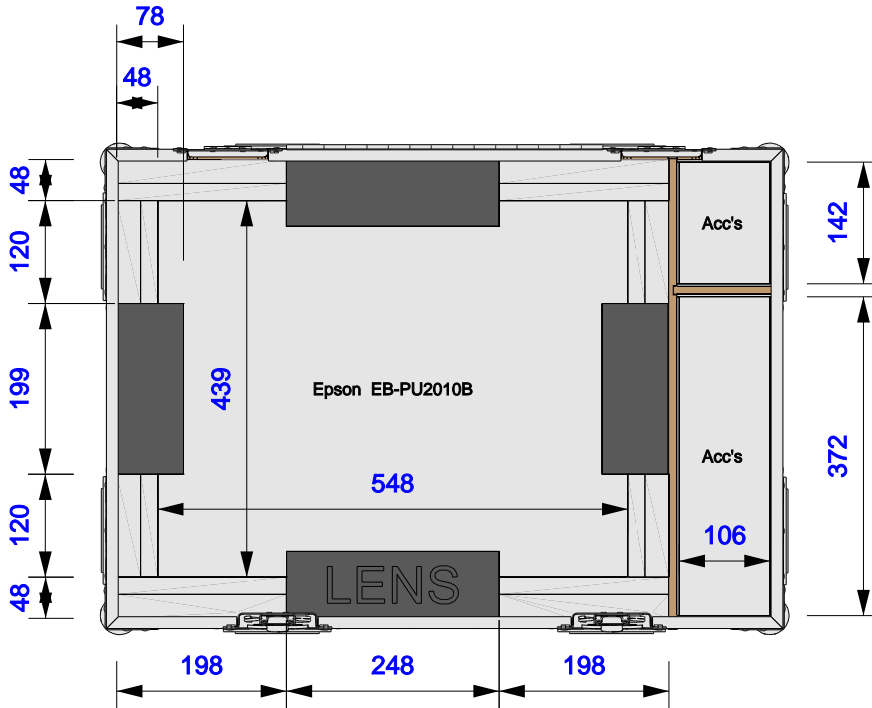

Part No
97659-1

Drawn By
Nick L

Front

Back

Right

Left

Plan

Underside

Part No
97659-1

Drawn By
Nick L

Plan - Base only

Epson EB-PU2010B
Length: 545mm
Width: 436mm
Height: 189mm

Extra Height	Acc's
65mm	Length: 92mm
	Width: 142mm
	Height: 100mm

LHS Case open

Part No
97659-1

Drawn By
Nick L

Front (filtered)

Epson EB-PU2010B
Length: 545mm
Width: 436mm
Height: 189mm

Extra Height
65mm

Acc's
Length: 92mm
Width: 142mm
Height: 100mm

Underside - Lid only