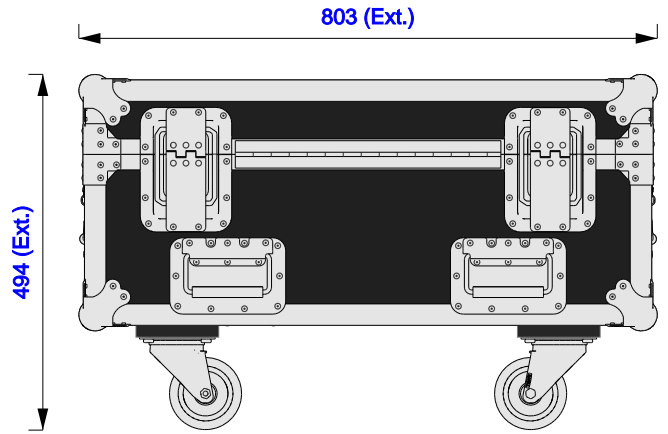

Part No
97659-1

Drawn By
Nick L

Front

Back

Right

Left

Plan

Underside

Part No
97659-1

Drawn By
Nick L

Plan - Base only

Epson EB-PU2010B
Length: 545mm
Width: 436mm
Height: 189mm

Extra Height	Acc's
65mm	Length: 92mm
	Width: 142mm
	Height: 100mm

LHS Case open

Part No
97659-1

Drawn By
Nick L

Front (filtered)

Epson EB-PU2010B
Length: 545mm
Width: 436mm
Height: 189mm

Extra Height
65mm

Acc's
Length: 92mm
Width: 142mm
Height: 100mm

Underside - Lid only