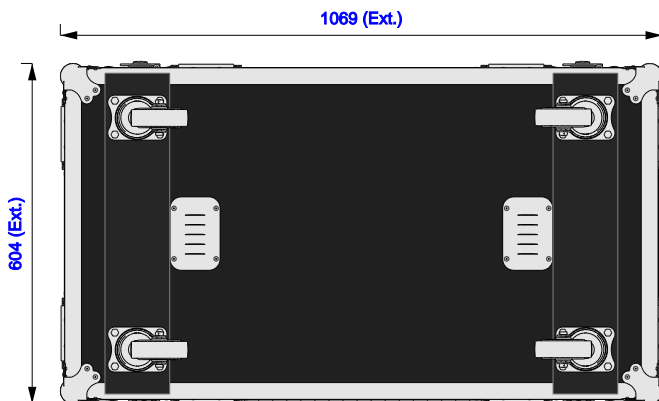

Part No
97349-1

Drawn By
Gerda

Back

Right

Left

Plan

Underside

Front

Part No
97349-1

Drawn By
Gerda

Plan - Base only

Sip insert	Kit	Sip insert
Length: 380mm	Length: 40mm	Length: 380mm
Width: 560mm	Width: 400mm	Width: 560mm
Height: 316mm	Height: 190mm	Height: 316mm

Sip insert with light

Part No
97349-1

Drawn By
Gerda

Underside - Lid only