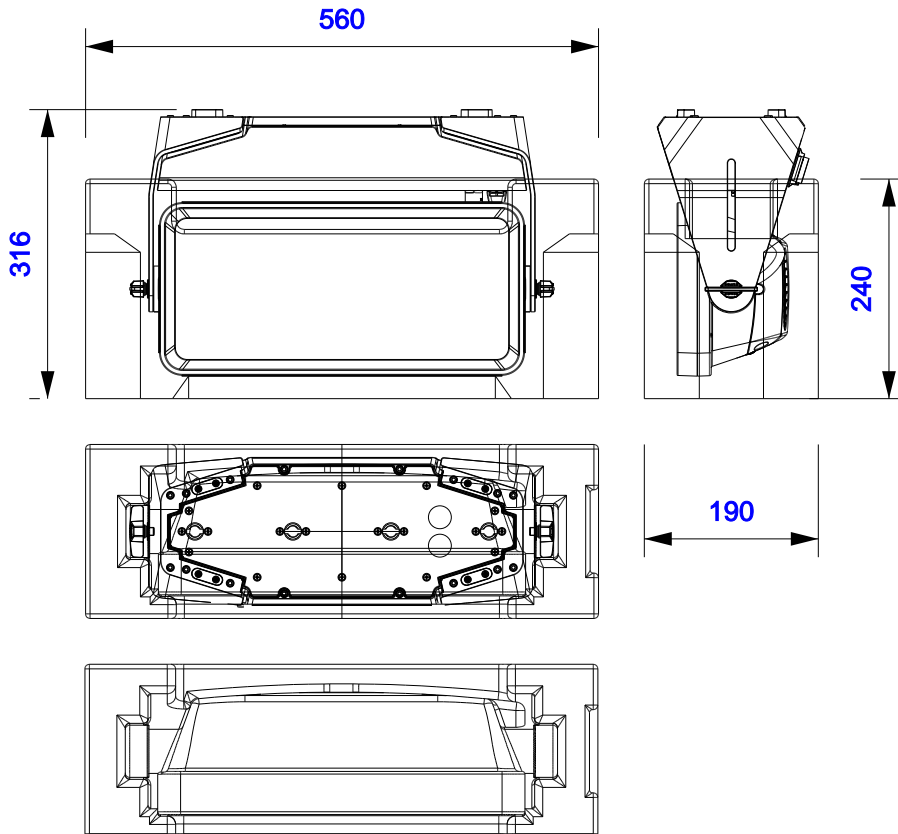

Part No
97349-1

Drawn By
Gerda

Back

Right

Left

Plan

Underside

Front

Part No
97349-1

Drawn By
Gerda

Plan - Base only

Sip insert	Kit	Sip insert
Length: 380mm	Length: 40mm	Length: 380mm
Width: 560mm	Width: 400mm	Width: 560mm
Height: 316mm	Height: 190mm	Height: 316mm

Sip insert with light

Part No
97349-1

Drawn By
Gerda

Underside - Lid only