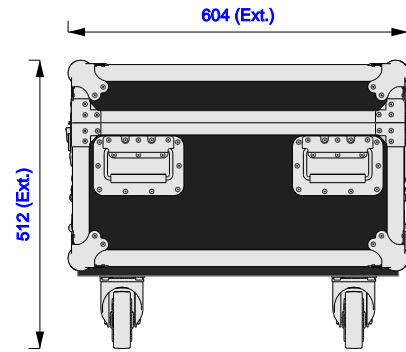

Part No
97349-1

Drawn By
Gerda

Back

Right

Left

Plan

Underside

Front

Part No
97349-1

Drawn By
Gerda

Plan - Base only

Sip insert	Kit	Sip insert
Length: 380mm	Length: 40mm	Length: 380mm
Width: 560mm	Width: 400mm	Width: 560mm
Height: 316mm	Height: 190mm	Height: 316mm

Sip insert with light

Part No
97349-1

Drawn By
Gerda

Underside - Lid only