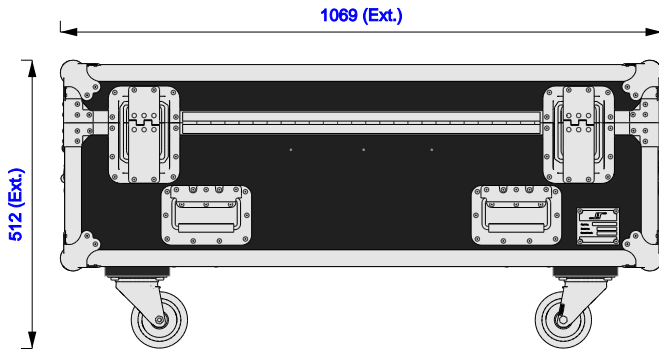

Part No
97349-1

Drawn By
Gerda

Back

Right

Left

Plan

Underside

Front

Part No
97349-1

Drawn By
Gerda

Plan - Base only

Sip insert	Kit	Sip insert
Length: 380mm	Length: 40mm	Length: 380mm
Width: 560mm	Width: 400mm	Width: 560mm
Height: 316mm	Height: 190mm	Height: 316mm

Sip insert with light

Part No
97349-1

Drawn By
Gerda

Underside - Lid only