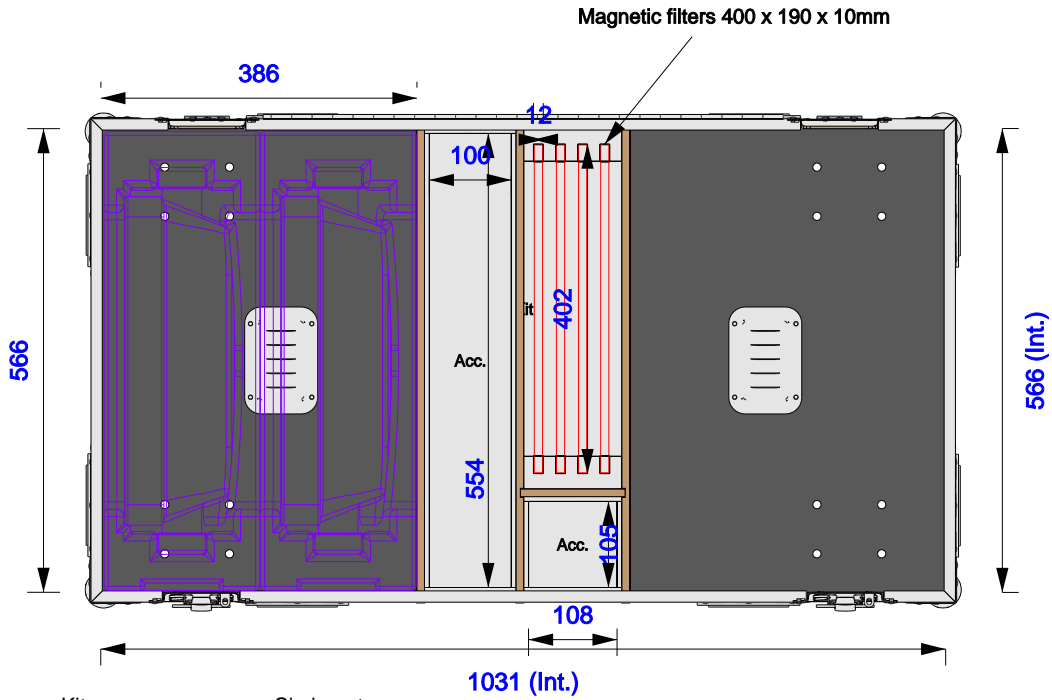

Part No
97349-1

Drawn By
Gerda

Back

Right

Left

Plan

Underside

Front

Part No
97349-1

Drawn By
Gerda

Plan - Base only

Sip insert	Kit	Sip insert
Length: 380mm	Length: 40mm	Length: 380mm
Width: 560mm	Width: 400mm	Width: 560mm
Height: 316mm	Height: 190mm	Height: 316mm

Sip insert with light

Part No
97349-1

Drawn By
Gerda

Underside - Lid only