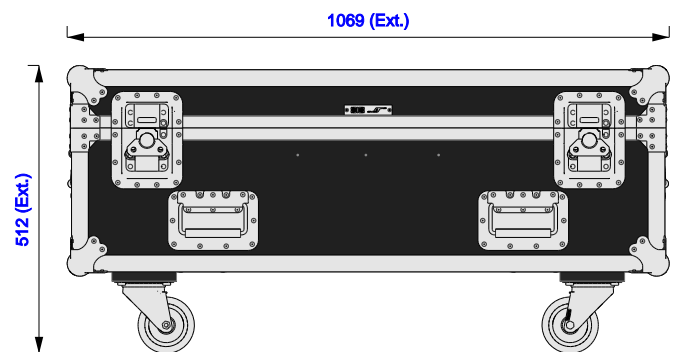

Part No
97349-1

Drawn By
Gerda

Back

Right

Left

Plan

Underside

Front

Part No
97349-1

Drawn By
Gerda

Plan - Base only

Sip insert	Kit	Sip insert
Length: 380mm	Length: 40mm	Length: 380mm
Width: 560mm	Width: 400mm	Width: 560mm
Height: 316mm	Height: 190mm	Height: 316mm

Sip insert with light

Part No
97349-1

Drawn By
Gerda

Underside - Lid only