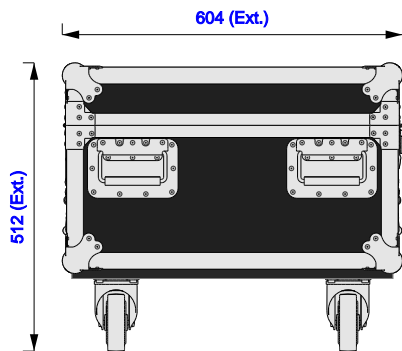

Part No
97349-1

Drawn By
Gerda

Back

Right

Left

Plan

Underside

Front

Part No
97349-1

Drawn By
Gerda

Plan - Base only

Sip insert	Kit	Sip insert
Length: 380mm	Length: 40mm	Length: 380mm
Width: 560mm	Width: 400mm	Width: 560mm
Height: 316mm	Height: 190mm	Height: 316mm

Sip insert with light

Part No
97349-1

Drawn By
Gerda

Underside - Lid only