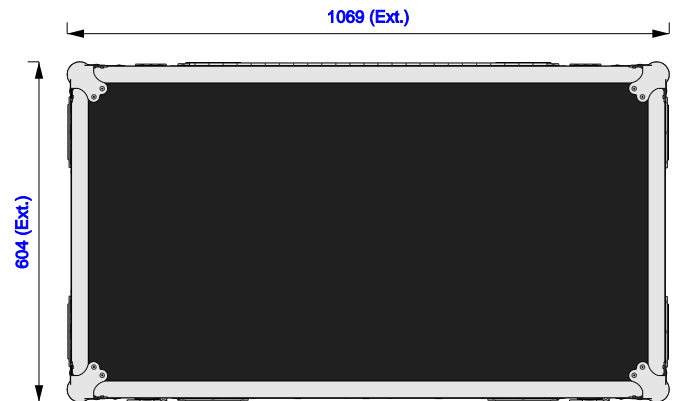

Part No
97349-1

Drawn By
Gerda

Back

Right

Left

Plan

Underside

Front

Part No
97349-1

Drawn By
Gerda

Plan - Base only

Sip insert	Kit	Sip insert
Length: 380mm	Length: 40mm	Length: 380mm
Width: 560mm	Width: 400mm	Width: 560mm
Height: 316mm	Height: 190mm	Height: 316mm

Sip insert with light