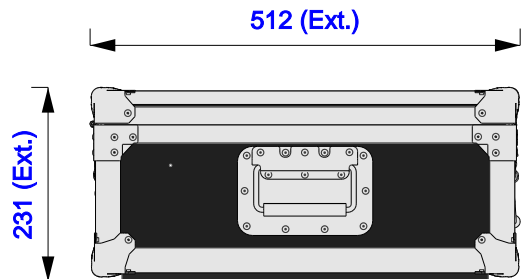

Part No
97200-1

Drawn By
Nick L

Front

Back

Left

Plan

Underside

Left

Part No
97200-1

Drawn By
Nick L

Plan - Base only

EB-L795SE
Length: 440mm
Width: 304mm
Height: 150mm

Underside - Lid only