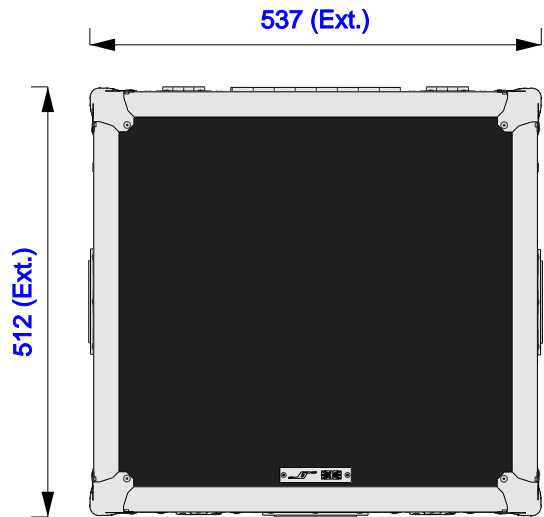

Part No
97200-1

Drawn By
Nick L

Front

Back

Left

Plan

Underside

Left

Part No
97200-1

Drawn By
Nick L

Plan - Base only

EB-L795SE
Length: 440mm
Width: 304mm
Height: 150mm

Underside - Lid only