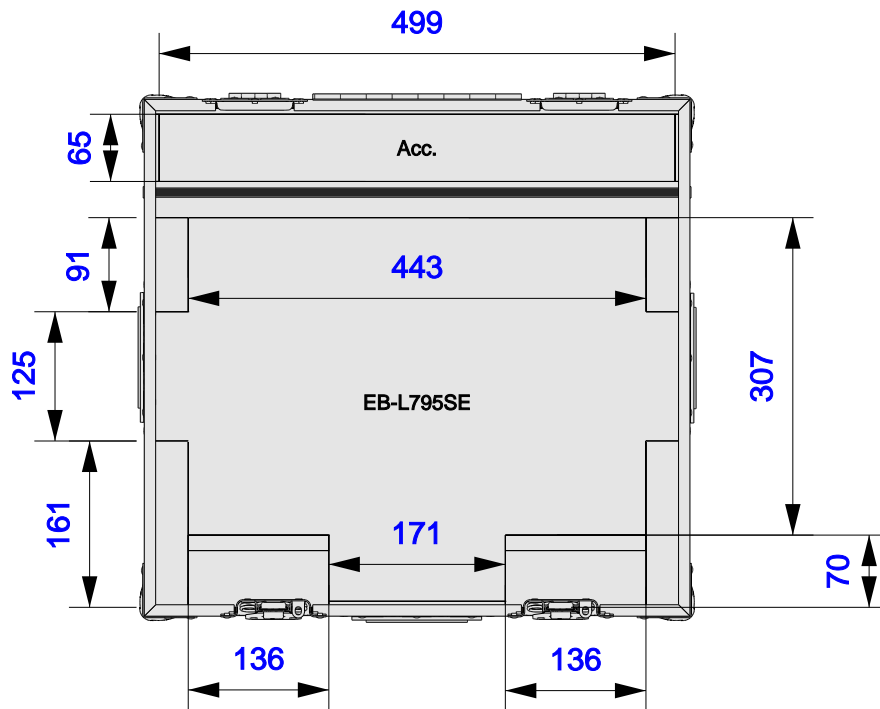

Part No
97200-1

Drawn By
Nick L

Front

Back

Left

Plan

Underside

Left

Part No
97200-1

Drawn By
Nick L

Plan - Base only

EB-L795SE
Length: 440mm
Width: 304mm
Height: 150mm

Underside - Lid only