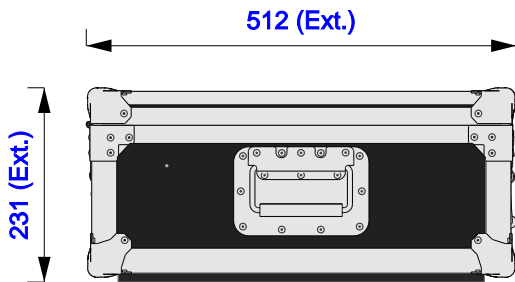

Part No
97200-1

Drawn By
Nick L

Front

Back

Left

Plan

Underside

Left

Part No
97200-1

Drawn By
Nick L

Plan - Base only

EB-L795SE
Length: 440mm
Width: 304mm
Height: 150mm

Underside - Lid only