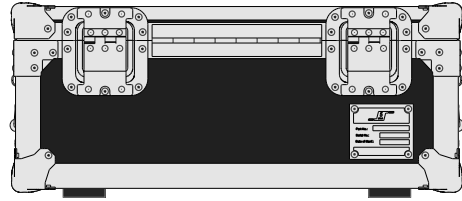

Part No
97200-1

Drawn By
Nick L

Front

Back

Left

Plan

Underside

Left

Part No
97200-1

Drawn By
Nick L

Plan - Base only

EB-L795SE
Length: 440mm
Width: 304mm
Height: 150mm

Underside - Lid only