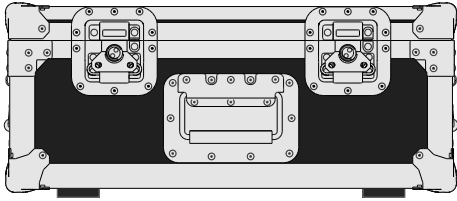

Part No
97200-1

Drawn By
Nick L

Front

Back

Left

Plan

Underside

Left

Part No
97200-1

Drawn By
Nick L

Plan - Base only

EB-L795SE
Length: 440mm
Width: 304mm
Height: 150mm

Underside - Lid only