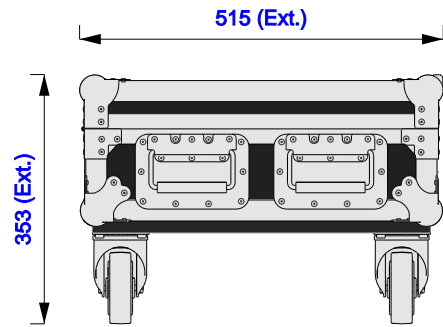

Part No
97090-1

Drawn By
Daniel Green

Front

Back

Right

Left

Plan

Underside

Stack's with 88260

Part No
97090-1

Drawn By
Daniel Green

Plan - Base only

A-TILT
Length: 330mm
Width: 360mm
Height: 126mm
Front (filtered)

Part No
97090-1

Drawn By
Daniel Green

Underside - Lid only