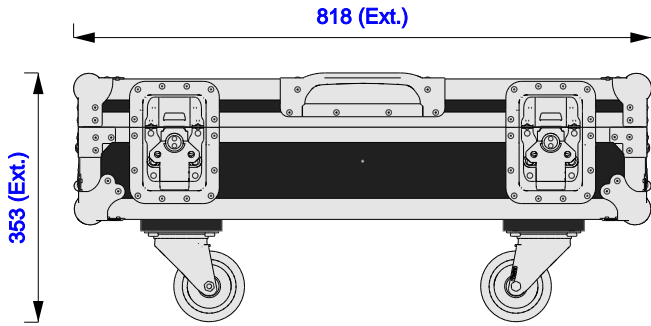

Part No
97090-1

Drawn By
Daniel Green

Front

Back

Right

Left

Plan

Underside

Stack's with 88260

Part No
97090-1

Drawn By
Daniel Green

Plan - Base only

A-TILT
Length: 330mm
Width: 360mm
Height: 126mm
Front (filtered)

Part No
97090-1

Drawn By
Daniel Green

Underside - Lid only