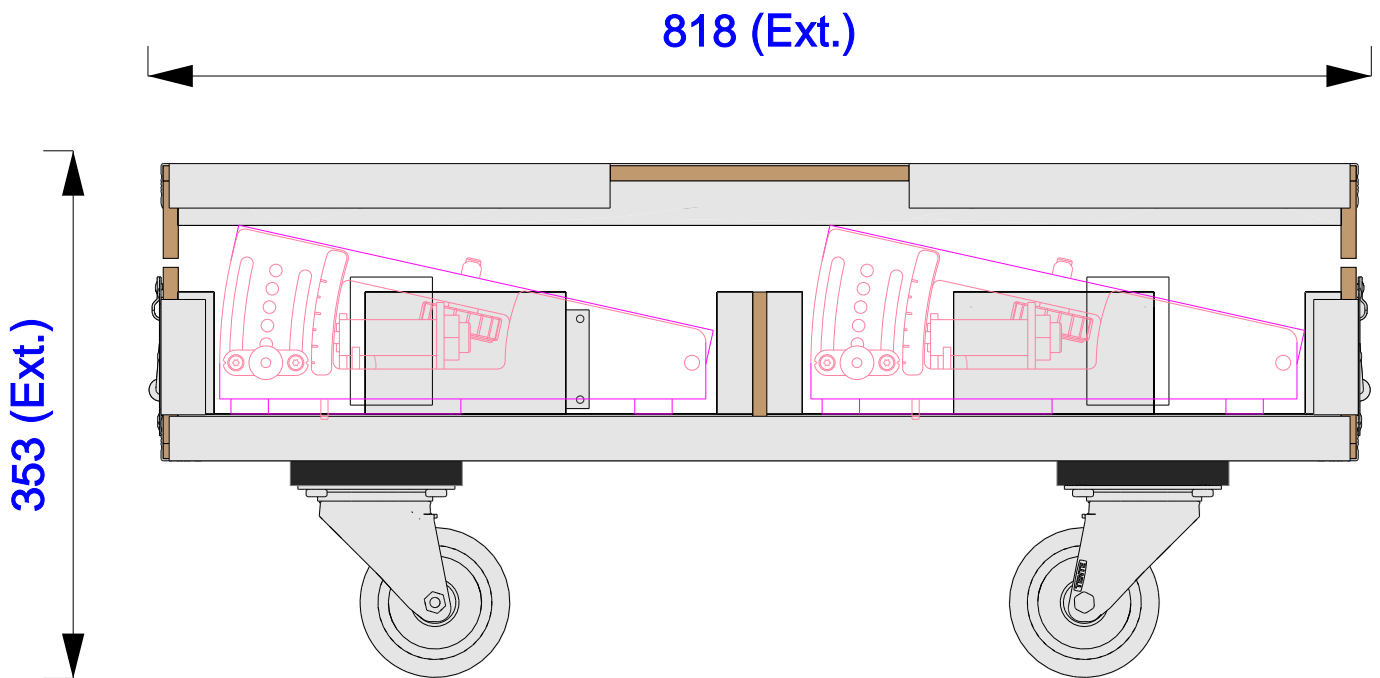

Part No
97090-1

Drawn By
Daniel Green

Front

Back

Right

Left

Plan

Underside

Stack's with 88260

Part No
97090-1

Drawn By
Daniel Green

Plan - Base only

A-TILT
Length: 330mm
Width: 360mm
Height: 126mm
Front (filtered)

Part No
97090-1

Drawn By
Daniel Green

Underside - Lid only