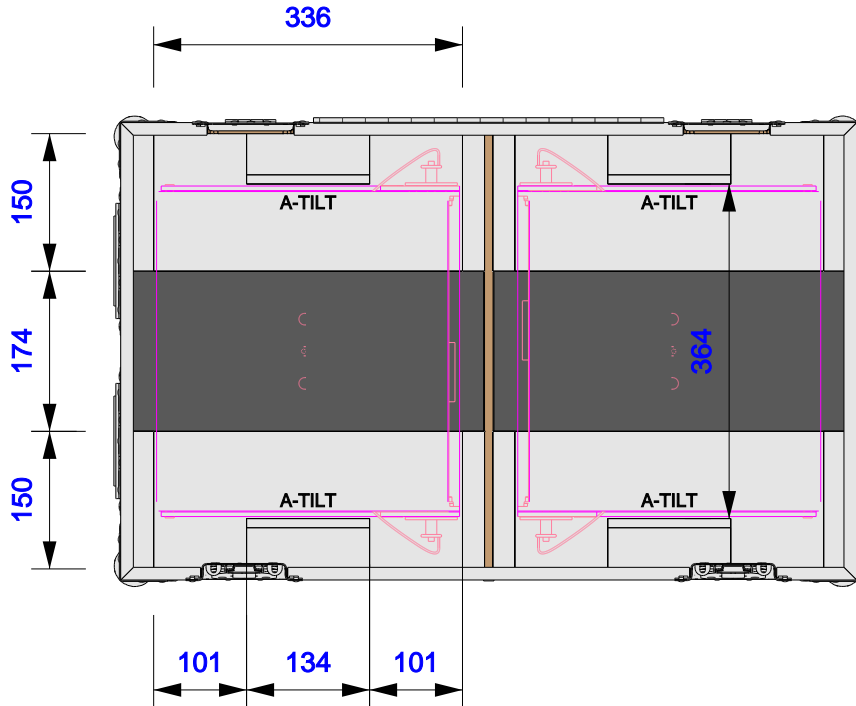

Part No
97090-1

Drawn By
Daniel Green

Front

Back

Right

Left

Plan

Underside

Stack's with 88260

Part No
97090-1

Drawn By
Daniel Green

Plan - Base only

A-TILT
Length: 330mm
Width: 360mm
Height: 126mm
Front (filtered)

Part No
97090-1

Drawn By
Daniel Green

Underside - Lid only