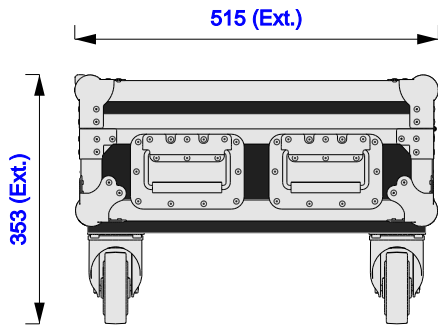

Part No
97090-1

Drawn By
Daniel Green

Front

Back

Right

Left

Plan

Underside

Stack's with 88260

Part No
97090-1

Drawn By
Daniel Green

Plan - Base only

A-TILT
Length: 330mm
Width: 360mm
Height: 126mm
Front (filtered)

Part No
97090-1

Drawn By
Daniel Green

Underside - Lid only