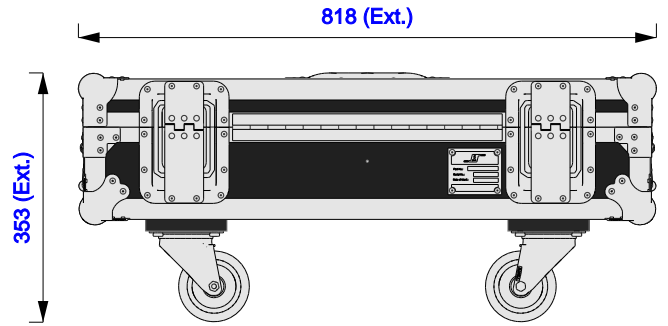

Part No
97090-1

Drawn By
Daniel Green

Front

Back

Right

Left

Plan

Underside

Stack's with 88260

Part No
97090-1

Drawn By
Daniel Green

Plan - Base only

A-TILT
Length: 330mm
Width: 360mm
Height: 126mm
Front (filtered)

Part No
97090-1

Drawn By
Daniel Green

Underside - Lid only