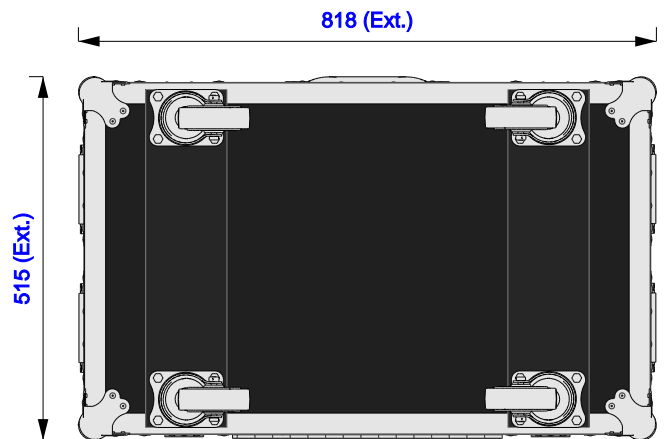

Part No
97090-1

Drawn By
Daniel Green

Front

Back

Right

Left

Plan

Underside

Stack's with 88260

Part No
97090-1

Drawn By
Daniel Green

Plan - Base only

A-TILT
Length: 330mm
Width: 360mm
Height: 126mm
Front (filtered)

Part No
97090-1

Drawn By
Daniel Green

Underside - Lid only