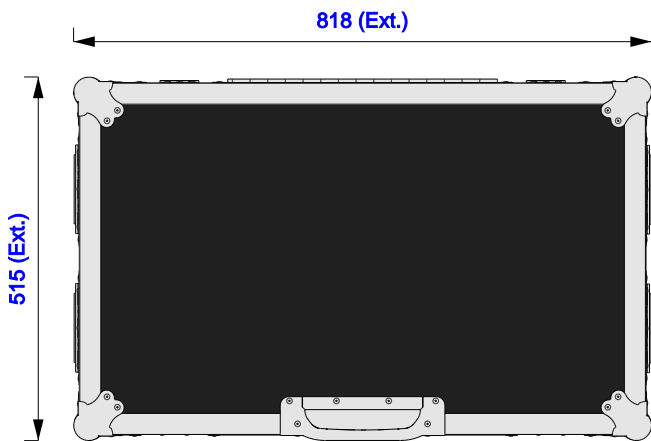

Part No
97090-1

Drawn By
Daniel Green

Front

Back

Right

Left

Plan

Underside

Stack's with 88260

Part No
97090-1

Drawn By
Daniel Green

Plan - Base only

A-TILT
Length: 330mm
Width: 360mm
Height: 126mm
Front (filtered)

Part No
97090-1

Drawn By
Daniel Green

Underside - Lid only