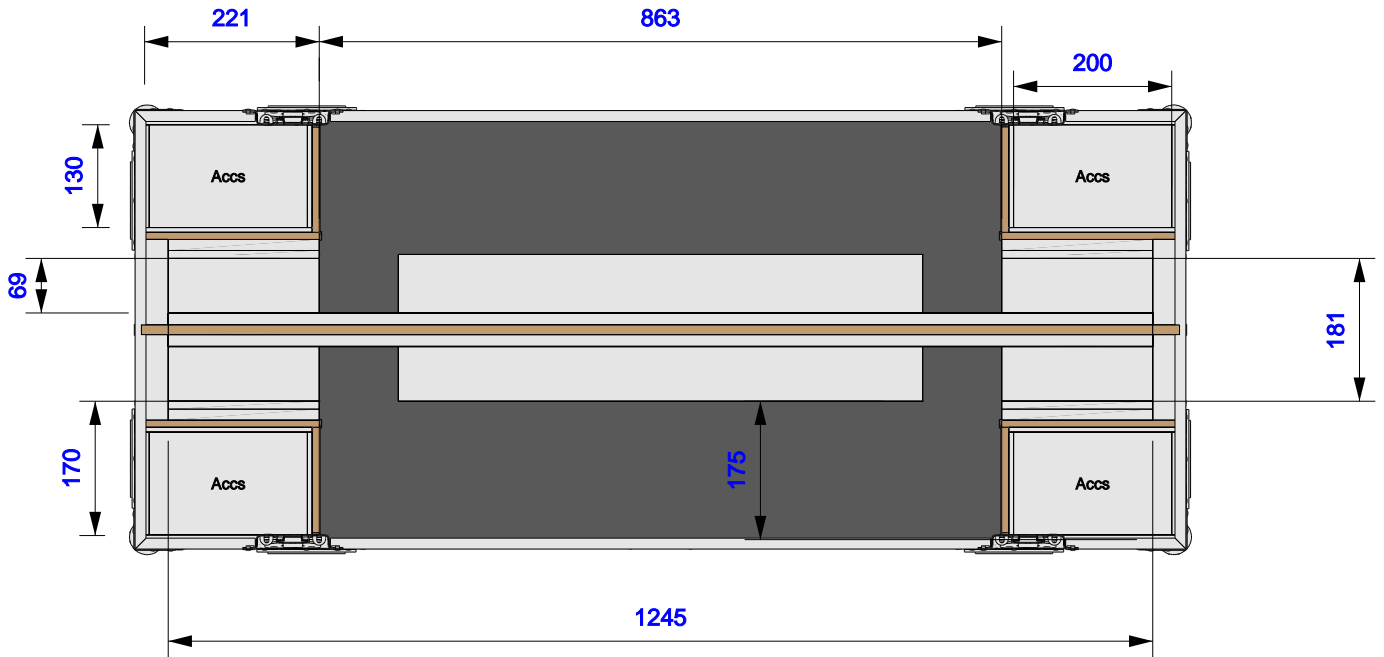

Part No
97089-1

Drawn By
Gerda

Front

Back

Right

Left

Plan

Underside

Part No
97089-1

Drawn By
Gerda

Plan - Base only

TH-55EQ3W
Length: 1242mm
Width: 66mm
Height: 713mm

TH-55EQ3W
Length: 1242mm
Width: 66mm
Height: 713mm

Underside - Lid only