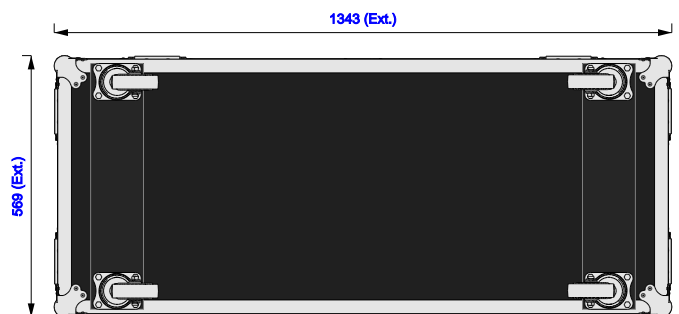

Part No
97089-1

Drawn By
Gerda

Front

Back

Right

Left

Plan

Underside

Part No
97089-1

Drawn By
Gerda

Plan - Base only

TH-55EQ3W
Length: 1242mm
Width: 66mm
Height: 713mm

TH-55EQ3W
Length: 1242mm
Width: 66mm
Height: 713mm

Underside - Lid only