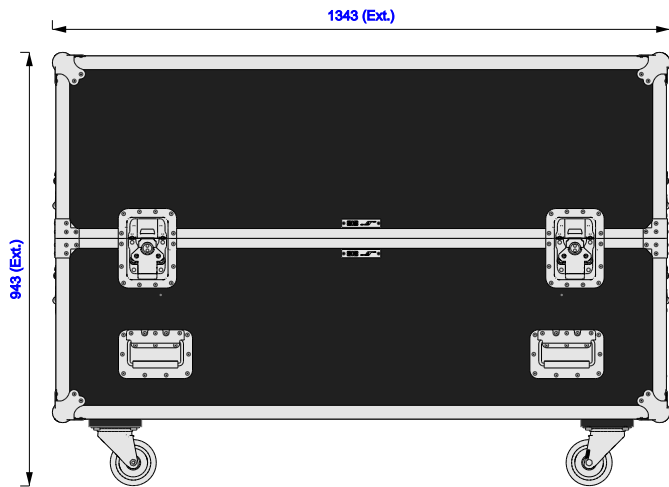

Part No
97089-1

Drawn By
Gerda

Front

Back

Right

Left

Plan

Underside

Part No
97089-1

Drawn By
Gerda

Plan - Base only

TH-55EQ3W
Length: 1242mm
Width: 66mm
Height: 713mm

TH-55EQ3W
Length: 1242mm
Width: 66mm
Height: 713mm

Underside - Lid only