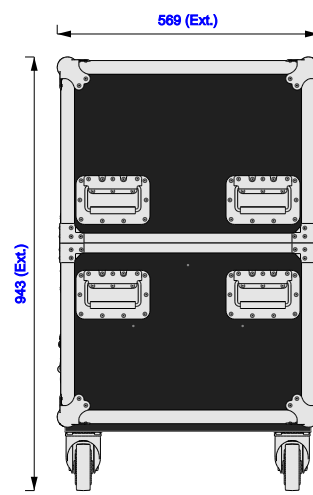

Part No
97089-1

Drawn By
Gerda

Front

Back

Right

Left

Plan

Underside

Part No
97089-1

Drawn By
Gerda

Plan - Base only

TH-55EQ3W
Length: 1242mm
Width: 66mm
Height: 713mm

TH-55EQ3W
Length: 1242mm
Width: 66mm
Height: 713mm

Underside - Lid only