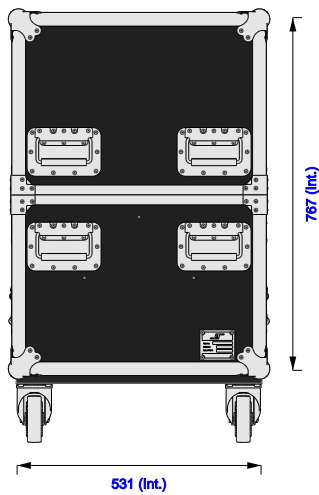

Part No
97089-1

Drawn By
Gerda

Front

Back

Right

Left

Plan

Underside

Part No
97089-1

Drawn By
Gerda

Plan - Base only

TH-55EQ3W
Length: 1242mm
Width: 66mm
Height: 713mm

TH-55EQ3W
Length: 1242mm
Width: 66mm
Height: 713mm

Underside - Lid only