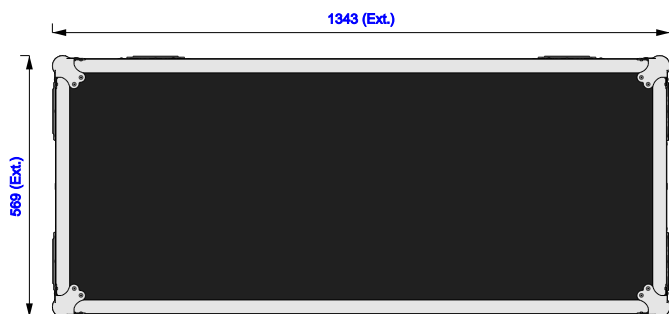

Part No
97089-1

Drawn By
Gerda

Front

Back

Right

Left

Plan

Underside

Part No
97089-1

Drawn By
Gerda

Plan - Base only

TH-55EQ3W
Length: 1242mm
Width: 66mm
Height: 713mm

TH-55EQ3W
Length: 1242mm
Width: 66mm
Height: 713mm

Underside - Lid only