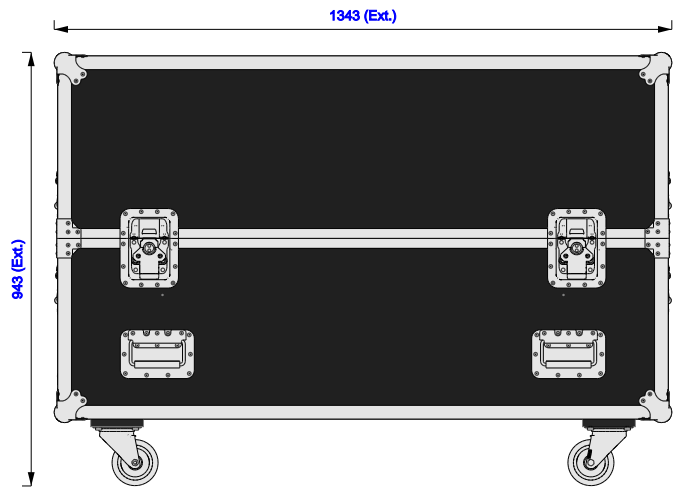

Part No
97089-1

Drawn By
Gerda

Front

Back

Right

Left

Plan

Underside

Part No
97089-1

Drawn By
Gerda

Plan - Base only

TH-55EQ3W
Length: 1242mm
Width: 66mm
Height: 713mm

TH-55EQ3W
Length: 1242mm
Width: 66mm
Height: 713mm

Underside - Lid only