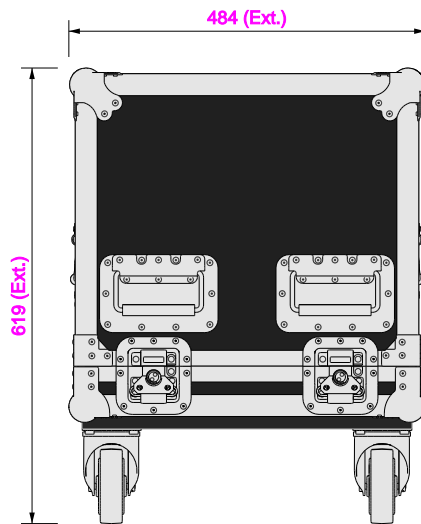

Part No
97054-2

Drawn By
Mason

Front

Back

Right

Left

Plan

Underside

Part No
97054-2

Drawn By
Mason

Plan - Base only

8u Rack Sleeve 97047
Length: 512mm
Width: 400mm
Height: 383mm

Underside - Lid only