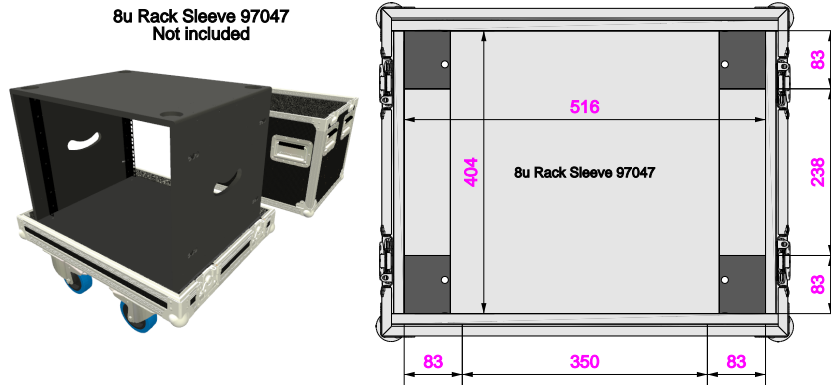

Part No
97054-2

Drawn By
Mason

Front

Back

Right

Left

Plan

Underside

Part No
97054-2

Drawn By
Mason

Plan - Base only

8u Rack Sleeve 97047
Length: 512mm
Width: 400mm
Height: 383mm

Underside - Lid only