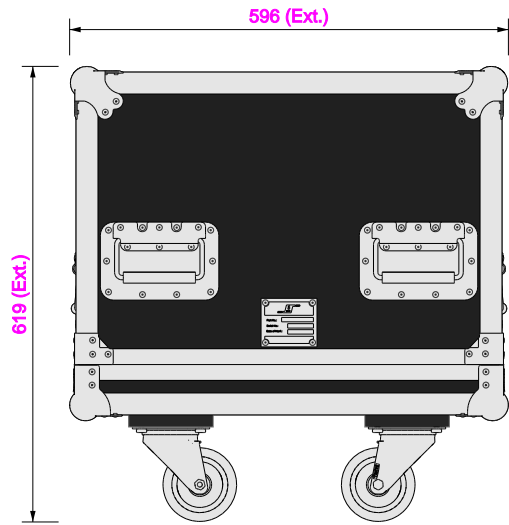

Part No
97054-2

Drawn By
Mason

Front

Back

Right

Left

Plan

Underside

Part No
97054-2

Drawn By
Mason

Plan - Base only

8u Rack Sleeve 97047
Length: 512mm
Width: 400mm
Height: 383mm

Underside - Lid only