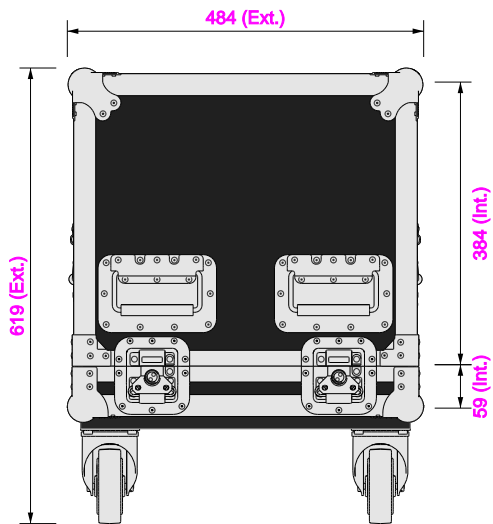

Part No
97054-2

Drawn By
Mason

Front

Back

Right

Left

Plan

Underside

Part No
97054-2

Drawn By
Mason

Plan - Base only

8u Rack Sleeve 97047
Length: 512mm
Width: 400mm
Height: 383mm

Underside - Lid only