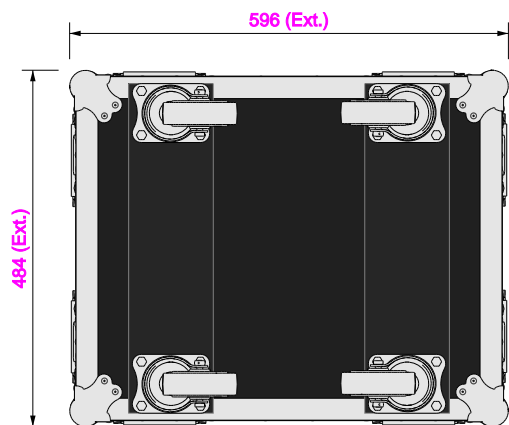

Part No
97054-2

Drawn By
Mason

Front

Back

Right

Left

Plan

Underside

Part No
97054-2

Drawn By
Mason

Plan - Base only

8u Rack Sleeve 97047
Length: 512mm
Width: 400mm
Height: 383mm

Underside - Lid only