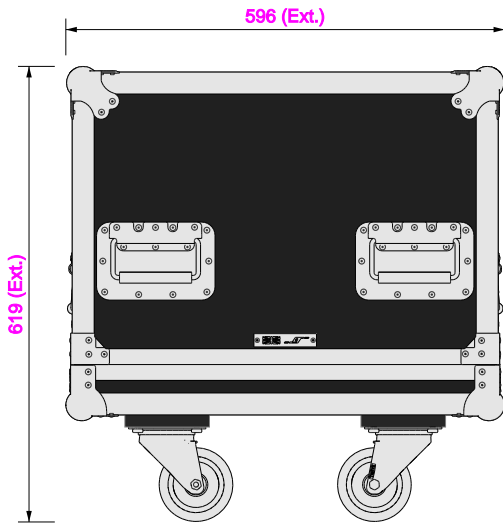

Part No
97054-2

Drawn By
Mason

Front

Back

Right

Left

Plan

Underside

Part No
97054-2

Drawn By
Mason

Plan - Base only

8u Rack Sleeve 97047
Length: 512mm
Width: 400mm
Height: 383mm

Underside - Lid only