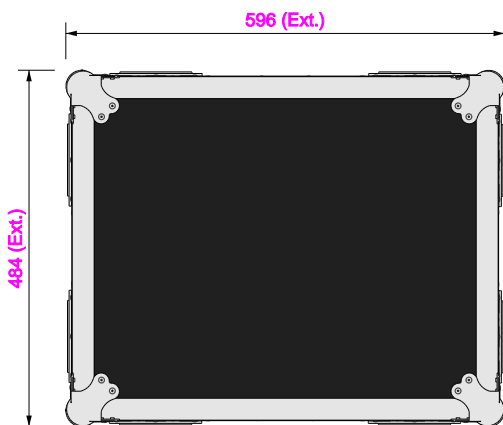

Part No
97054-2

Drawn By
Mason

Front

Back

Right

Left

Plan

Underside

Part No
97054-2

Drawn By
Mason

Plan - Base only

8u Rack Sleeve 97047
Length: 512mm
Width: 400mm
Height: 383mm

Underside - Lid only