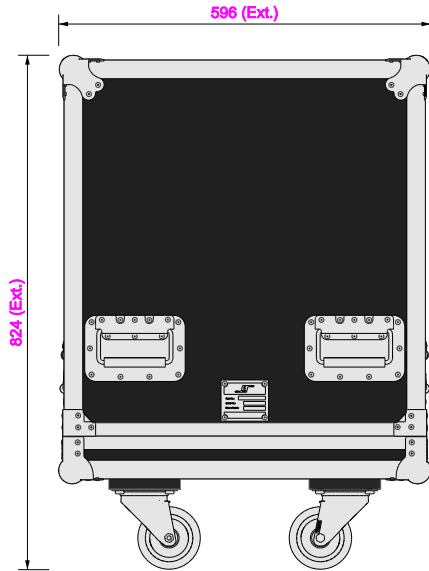

Part No
97053-2

Drawn By
Mason

Front

Back

Right

Left

Plan

Underside

Part No
97053-2

Drawn By
Mason

Plan - Base only

2x 6u Rack Sleeves 97046
Sleeves not included

2x 6u Rack Sleeve 97046
Length: 512mm
Width: 400mm
Height: 588mm

Underside - Lid only