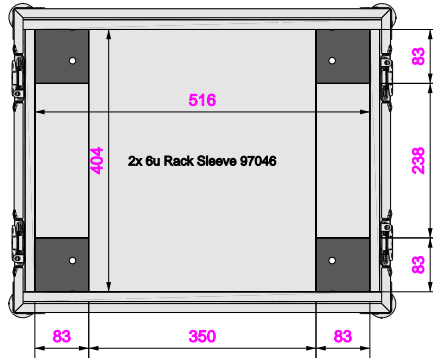

Part No
97053-2

Drawn By
Mason

Front

Back

Right

Left

Plan

Underside

Part No
97053-2

Drawn By
Mason

Plan - Base only

2x 6u Rack Sleeves 97046
Sleeves not included

2x 6u Rack Sleeve 97046
Length: 512mm
Width: 400mm
Height: 588mm

Underside - Lid only