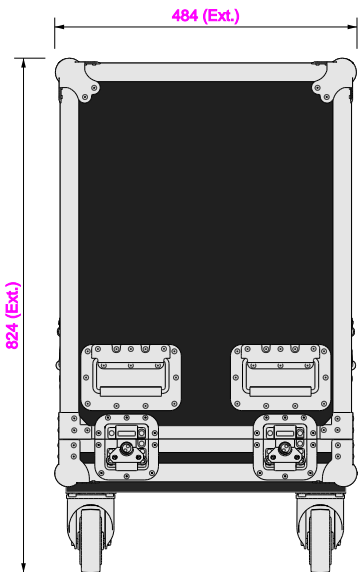

Part No
97053-2

Drawn By
Mason

Front

Back

Right

Left

Plan

Underside

Part No
97053-2

Drawn By
Mason

Plan - Base only

2x 6u Rack Sleeves 97046
Sleeves not included

2x 6u Rack Sleeve 97046
Length: 512mm
Width: 400mm
Height: 588mm

Underside - Lid only