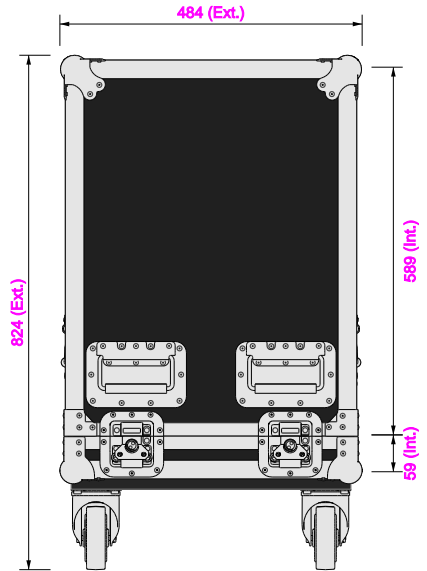

Part No
97053-2

Drawn By
Mason

Front

Back

Right

Left

Plan

Underside

Part No
97053-2

Drawn By
Mason

Plan - Base only

2x 6u Rack Sleeves 97046
Sleeves not included

2x 6u Rack Sleeve 97046
Length: 512mm
Width: 400mm
Height: 588mm

Underside - Lid only