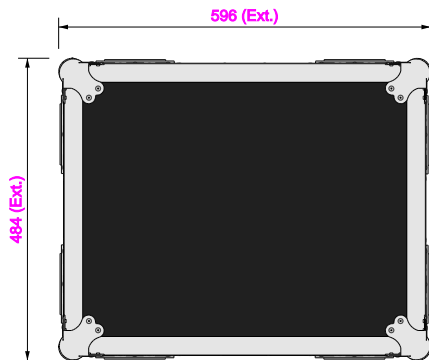

Part No
97053-2

Drawn By
Mason

Front

Back

Right

Left

Plan

Underside

Part No
97053-2

Drawn By
Mason

Plan - Base only

2x 6u Rack Sleeves 97046
Sleeves not included

2x 6u Rack Sleeve 97046
Length: 512mm
Width: 400mm
Height: 588mm

Underside - Lid only