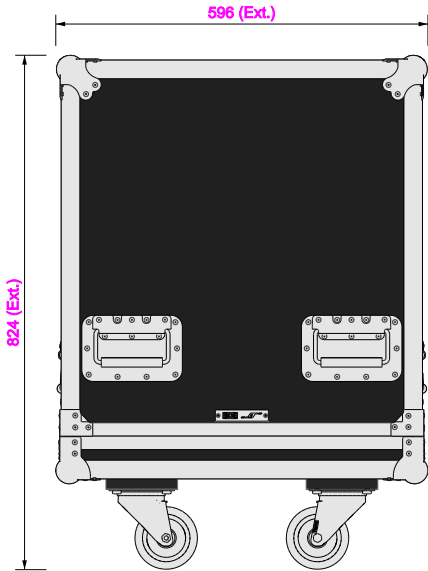

Part No
97053-2

Drawn By
Mason

Front

Back

Right

Left

Plan

Underside

Part No
97053-2

Drawn By
Mason

Plan - Base only

2x 6u Rack Sleeves 97046
Sleeves not included

2x 6u Rack Sleeve 97046
Length: 512mm
Width: 400mm
Height: 588mm

Underside - Lid only