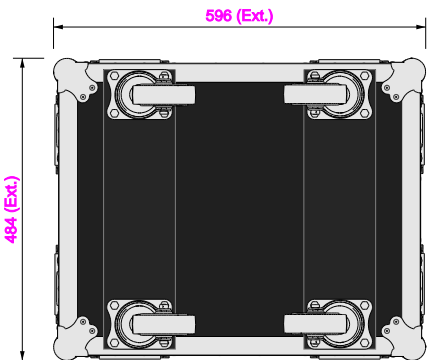

Part No
97053-2

Drawn By
Mason

Front

Back

Right

Left

Plan

Underside

Part No
97053-2

Drawn By
Mason

Plan - Base only

2x 6u Rack Sleeves 97046
Sleeves not included

2x 6u Rack Sleeve 97046
Length: 512mm
Width: 400mm
Height: 588mm

Underside - Lid only