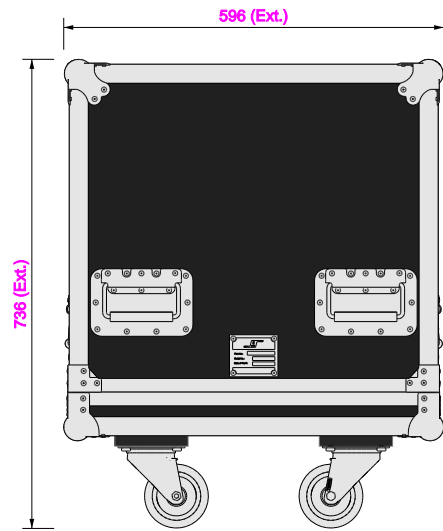

Part No
97051-2

Drawn By
Mason

Front

Back

Right

Left

Plan

Underside

Part No
97051-2

Drawn By
Mason

Plan - Base only

2 x 5u Rack Sleeve 97045
Sleeve not included

2 x 5u Rack Sleeve 97045
Length: 512mm
Width: 400mm
Height: 500mm

Underside - Lid only