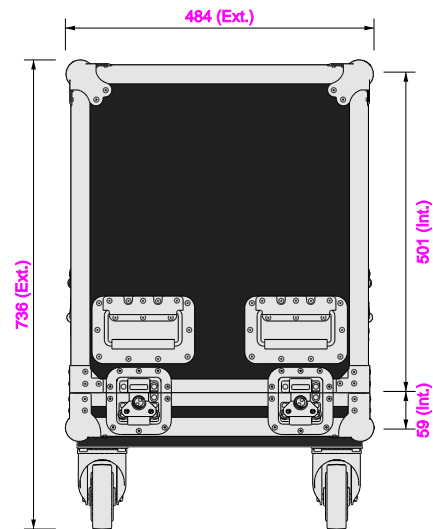

Part No
97051-2

Drawn By
Mason

Front

Back

Right

Left

Plan

Underside

Part No
97051-2

Drawn By
Mason

Plan - Base only

2 x 5u Rack Sleeve 97045
Sleeve not included

2 x 5u Rack Sleeve 97045
Length: 512mm
Width: 400mm
Height: 500mm

Underside - Lid only