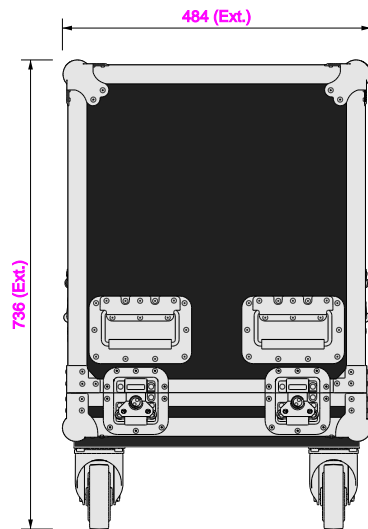

Part No
97051-2

Drawn By
Mason

Front

Back

Right

Left

Plan

Underside

Part No
97051-2

Drawn By
Mason

Plan - Base only

2 x 5u Rack Sleeve 97045
Sleeve not included

2 x 5u Rack Sleeve 97045
Length: 512mm
Width: 400mm
Height: 500mm

Underside - Lid only