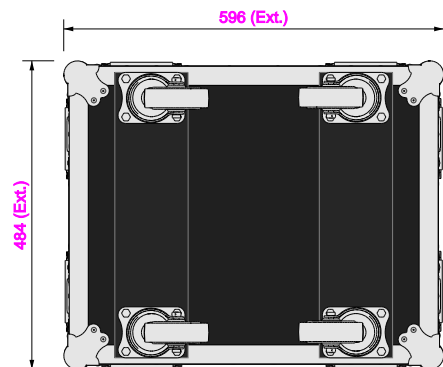

Part No
97051-2

Drawn By
Mason

Front

Back

Right

Left

Plan

Underside

Part No
97051-2

Drawn By
Mason

Plan - Base only

2 x 5u Rack Sleeve 97045
Sleeve not included

2 x 5u Rack Sleeve 97045
Length: 512mm
Width: 400mm
Height: 500mm

Underside - Lid only