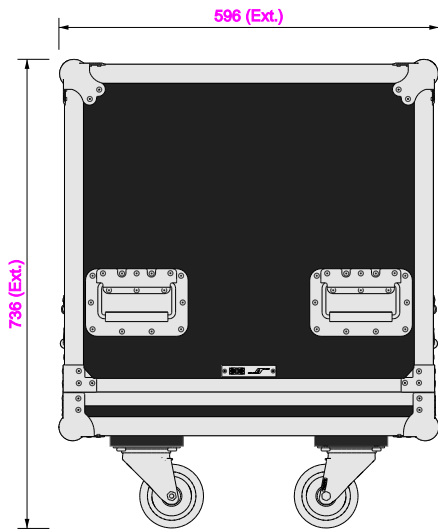

Part No
97051-2

Drawn By
Mason

Front

Back

Right

Left

Plan

Underside

Part No
97051-2

Drawn By
Mason

Plan - Base only

2 x 5u Rack Sleeve 97045
Sleeve not included

2 x 5u Rack Sleeve 97045
Length: 512mm
Width: 400mm
Height: 500mm

Underside - Lid only