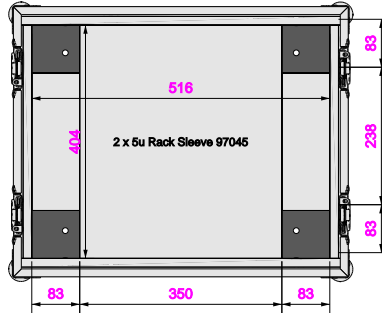

Part No
97051-2

Drawn By
Mason

Front

Back

Right

Left

Plan

Underside

Part No
97051-2

Drawn By
Mason

Plan - Base only

2 x 5u Rack Sleeve 97045
Sleeve not included

2 x 5u Rack Sleeve 97045
Length: 512mm
Width: 400mm
Height: 500mm

Underside - Lid only