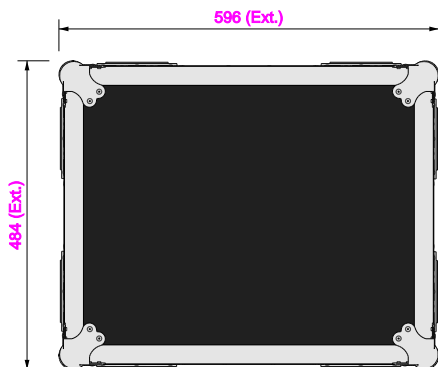

Part No
97051-2

Drawn By
Mason

Front

Back

Right

Left

Plan

Underside

Part No
97051-2

Drawn By
Mason

Plan - Base only

2 x 5u Rack Sleeve 97045
Sleeve not included

2 x 5u Rack Sleeve 97045
Length: 512mm
Width: 400mm
Height: 500mm

Underside - Lid only