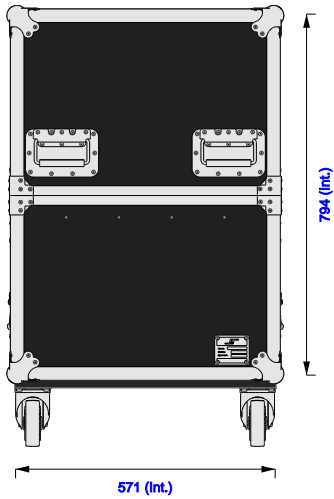

**Part No**  
96966-1

**Drawn By**  
Daniel Green

**Front**

**Back**

**Right**

**Left**

**Plan**

**Underside**

**Front**

Part No  
96966-1

Drawn By  
Daniel Green

Plan - Base only

± 2mm tolerance apply to cavity dimensions

Unless stated otherwise

55VSM5J-H

Length: 1213mm

Width: 87mm

Height: 683mm

Underside - Lid only