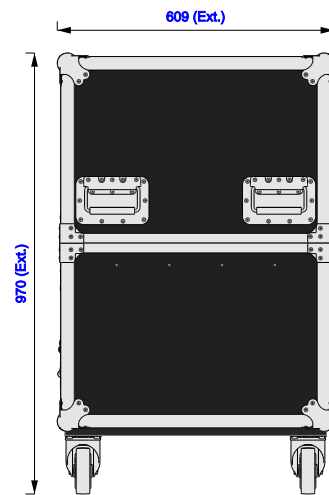

**Part No**  
96966-1

**Drawn By**  
Daniel Green

**Front**

**Back**

**Right**

**Left**

**Plan**

**Underside**

**Front**

Part No  
96966-1

Drawn By  
Daniel Green

Plan - Base only

± 2mm tolerance apply to cavity dimensions

Unless stated otherwise

55VSM5J-H

Length: 1213mm

Width: 87mm

Height: 683mm

Underside - Lid only