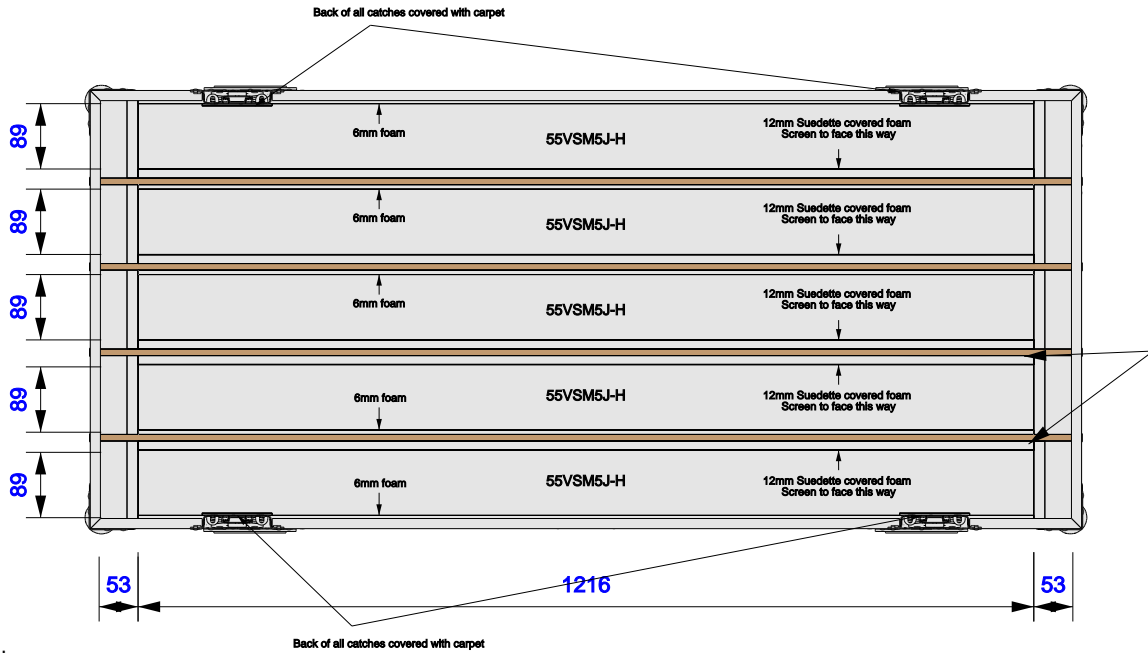

**Front**

Part No  
96966-1

Drawn By  
Daniel Green

Plan - Base only

± 2mm tolerance apply to cavity dimensions

Unless stated otherwise

55VSM5J-H

Length: 1213mm

Width: 87mm

Height: 683mm

Underside - Lid only