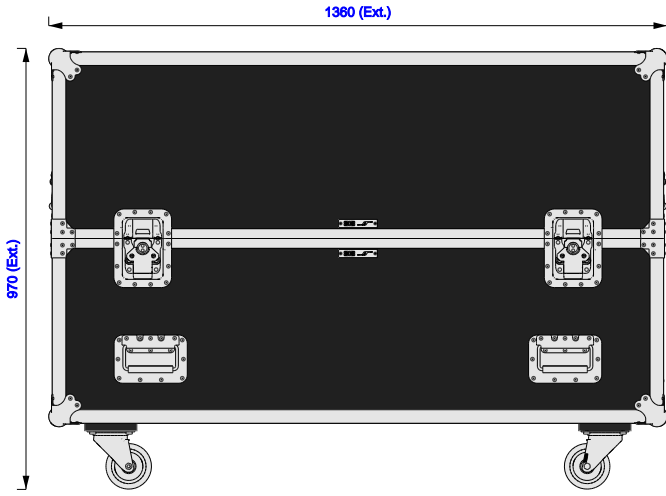

**Part No**  
96966-1

**Drawn By**  
Daniel Green

**Front**

**Back**

**Right**

**Left**

**Plan**

**Underside**

**Front**

Part No  
96966-1

Drawn By  
Daniel Green

Plan - Base only

± 2mm tolerance apply to cavity dimensions

Unless stated otherwise

55VSM5J-H

Length: 1213mm

Width: 87mm

Height: 683mm

Underside - Lid only