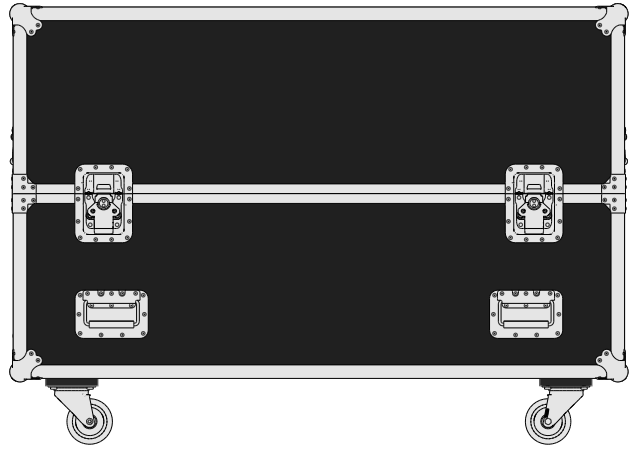

**Part No**  
96966-1

**Drawn By**  
Daniel Green

**Front**

**Back**

**Right**

**Left**

**Plan**

**Underside**

**Front**

Part No  
96966-1

Drawn By  
Daniel Green

Plan - Base only

± 2mm tolerance apply to cavity dimensions

Unless stated otherwise

55VSM5J-H

Length: 1213mm

Width: 87mm

Height: 683mm

Underside - Lid only