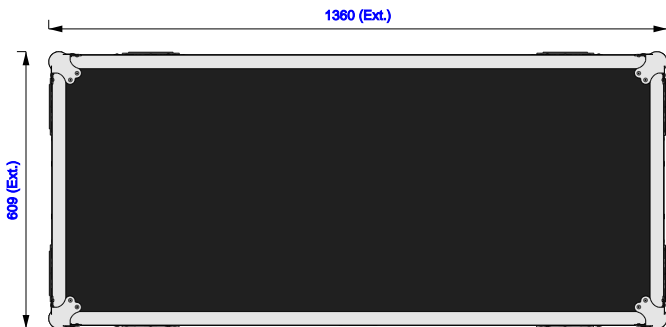

**Part No**  
96966-1

**Drawn By**  
Daniel Green

**Front**

**Back**

**Right**

**Left**

**Plan**

**Underside**

**Front**

Part No  
96966-1

Drawn By  
Daniel Green

Plan - Base only

± 2mm tolerance apply to cavity dimensions

Unless stated otherwise

55VSM5J-H

Length: 1213mm

Width: 87mm

Height: 683mm

Underside - Lid only