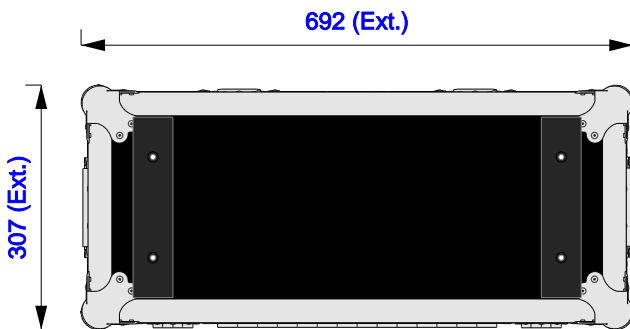

Part No
96944-1

Drawn By
Daniel Green

Front

Back

Left

Plan

Underside

Right

Part No
96944-1

Drawn By
Daniel Green

Plan - Base only

Chamfered foam to for curved back of monitor

PD2705U
Length: 614mm
Width: 43mm
Height: 465mm

Underside - Lid only