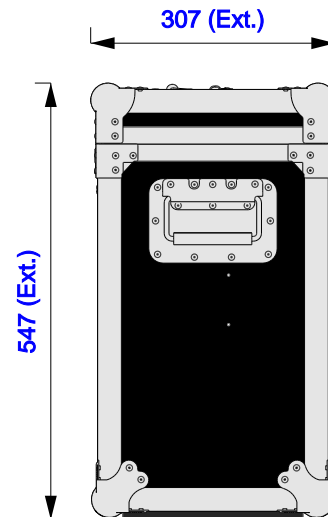

Part No
96944-1

Drawn By
Daniel Green

Front

Back

Left

Plan

Underside

Right

Part No
96944-1

Drawn By
Daniel Green

Plan - Base only

Chamfered foam to for curved back of monitor

PD2705U
Length: 614mm
Width: 43mm
Height: 465mm

Underside - Lid only