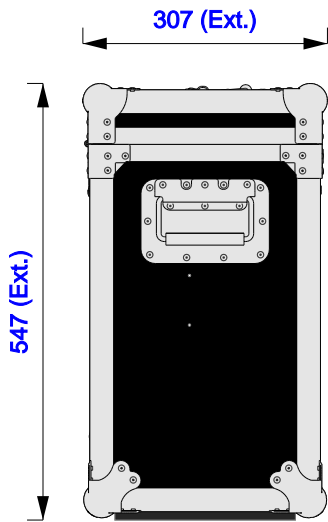

Part No
96944-1

Drawn By
Daniel Green

Front

Back

Left

Plan

Underside

Right

Part No
96944-1

Drawn By
Daniel Green

Plan - Base only

Chamfered foam to for curved back of monitor

PD2705U
Length: 614mm
Width: 43mm
Height: 465mm

Underside - Lid only