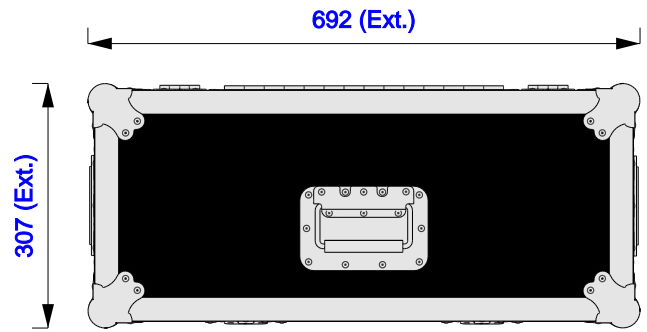

Part No
96944-1

Drawn By
Daniel Green

Front

Back

Left

Plan

Underside

Right

Part No
96944-1

Drawn By
Daniel Green

Plan - Base only

Chamfered foam to for curved back of monitor

PD2705U
Length: 614mm
Width: 43mm
Height: 465mm

Underside - Lid only