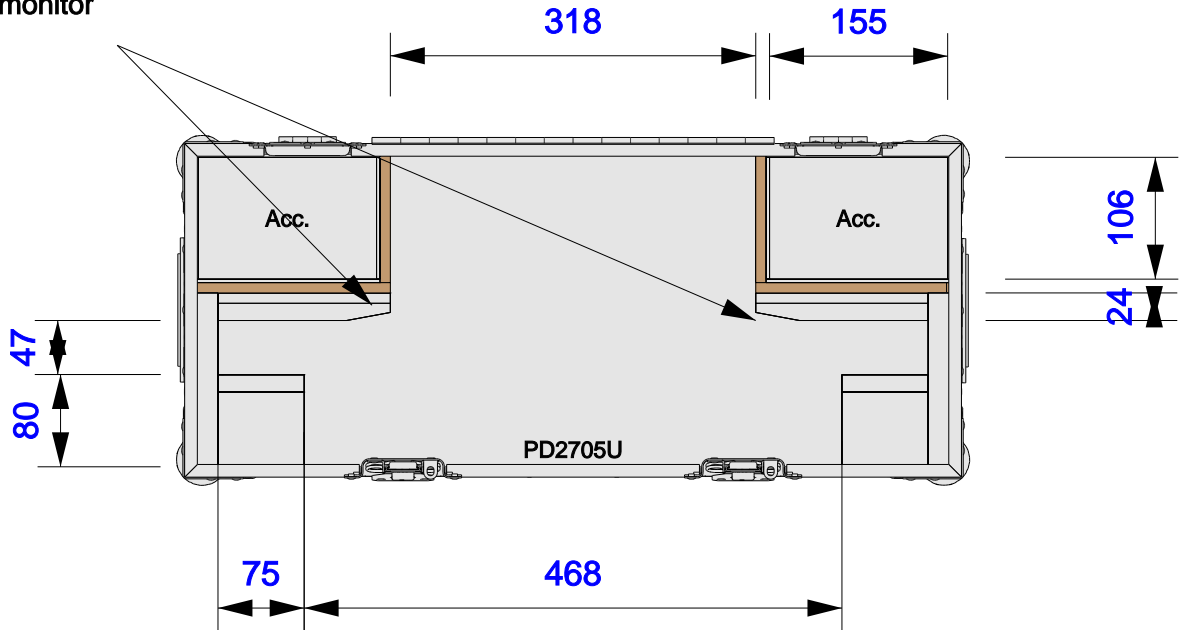

Part No
96944-1

Drawn By
Daniel Green

Front

Back

Left

Plan

Underside

Right

Part No
96944-1

Drawn By
Daniel Green

Plan - Base only

Chamfered foam to for curved back of monitor

PD2705U
Length: 614mm
Width: 43mm
Height: 465mm

Underside - Lid only