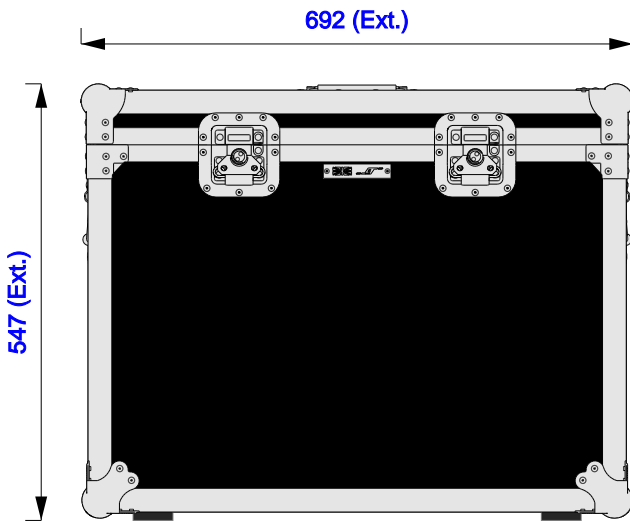

Part No
96944-1

Drawn By
Daniel Green

Front

Back

Left

Plan

Underside

Right

Part No
96944-1

Drawn By
Daniel Green

Plan - Base only

Chamfered foam to for curved back of monitor

PD2705U
Length: 614mm
Width: 43mm
Height: 465mm

Underside - Lid only