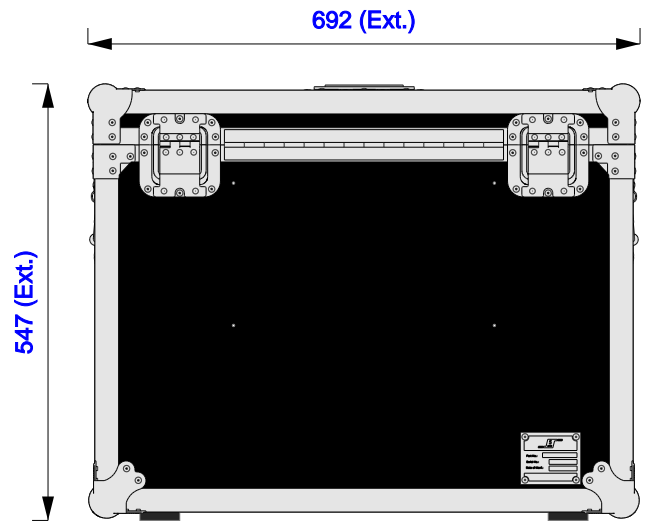

Part No
96944-1

Drawn By
Daniel Green

Front

Back

Left

Plan

Underside

Right

Part No
96944-1

Drawn By
Daniel Green

Plan - Base only

Chamfered foam to for curved back of monitor

PD2705U
Length: 614mm
Width: 43mm
Height: 465mm

Underside - Lid only