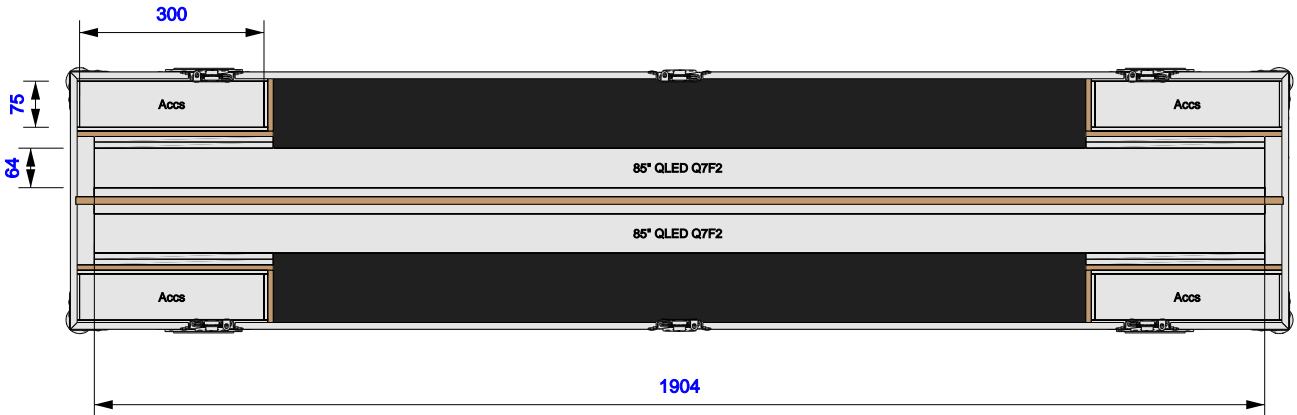

Part No
96735-1

Drawn By
Nick L

Front

Back

Right

Left

Plan

Underside

Part No
96735-1

Drawn By
Nick L

Plan - Base only

85" QLED Q7F2	85" QLED Q7F2
Length: 1901mm	Length: 1901mm
Width: 61mm	Width: 61mm
Height: 1088mm	Height: 1088mm

Underside - Lid only