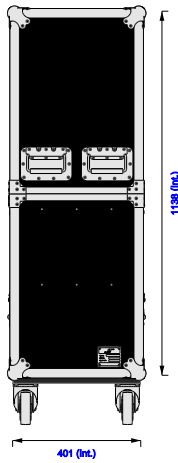

Part No
96735-1

Drawn By
Nick L

Front

Back

Right

Left

Plan

Underside

Part No
96735-1

Drawn By
Nick L

Plan - Base only

85" QLED Q7F2	85" QLED Q7F2
Length: 1901mm	Length: 1901mm
Width: 61mm	Width: 61mm
Height: 1088mm	Height: 1088mm

Underside - Lid only