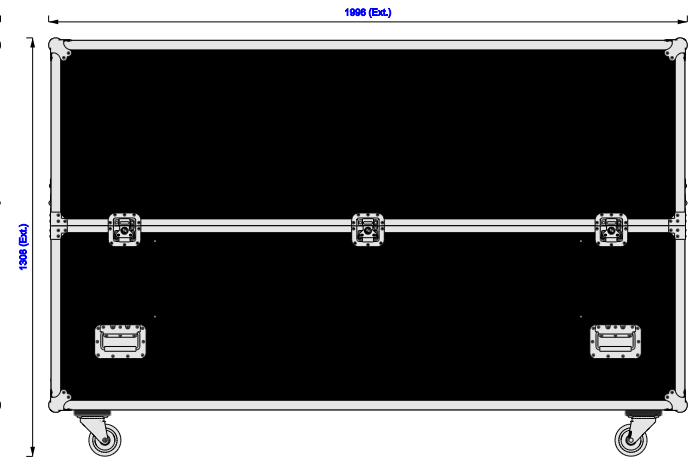

Part No
96735-1

Drawn By
Nick L

Front

Back

Right

Left

Plan

Underside

Part No
96735-1

Drawn By
Nick L

Plan - Base only

85" QLED Q7F2	85" QLED Q7F2
Length: 1901mm	Length: 1901mm
Width: 61mm	Width: 61mm
Height: 1088mm	Height: 1088mm

Underside - Lid only