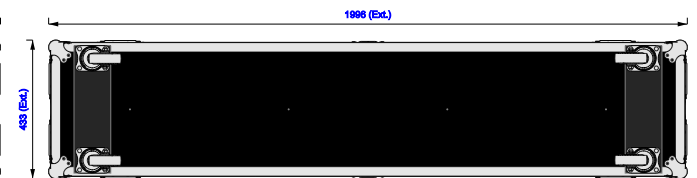

Part No
96735-1

Drawn By
Nick L

Front

Back

Right

Left

Plan

Underside

Part No
96735-1

Drawn By
Nick L

Plan - Base only

85" QLED Q7F2	85" QLED Q7F2
Length: 1901mm	Length: 1901mm
Width: 61mm	Width: 61mm
Height: 1088mm	Height: 1088mm

Underside - Lid only