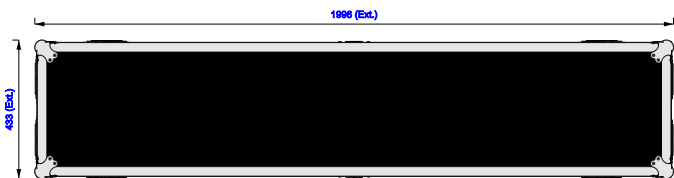

Part No
96735-1

Drawn By
Nick L

Front

Back

Right

Left

Plan

Underside

Part No
96735-1

Drawn By
Nick L

Plan - Base only

85" QLED Q7F2	85" QLED Q7F2
Length: 1901mm	Length: 1901mm
Width: 61mm	Width: 61mm
Height: 1088mm	Height: 1088mm

Underside - Lid only