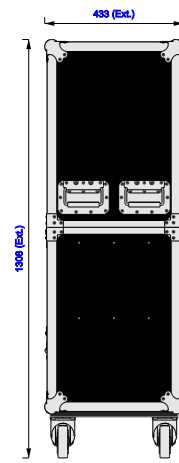

Part No
96735-1

Drawn By
Nick L

Front

Back

Right

Left

Plan

Underside

Part No
96735-1

Drawn By
Nick L

Plan - Base only

85" QLED Q7F2	85" QLED Q7F2
Length: 1901mm	Length: 1901mm
Width: 61mm	Width: 61mm
Height: 1088mm	Height: 1088mm

Underside - Lid only