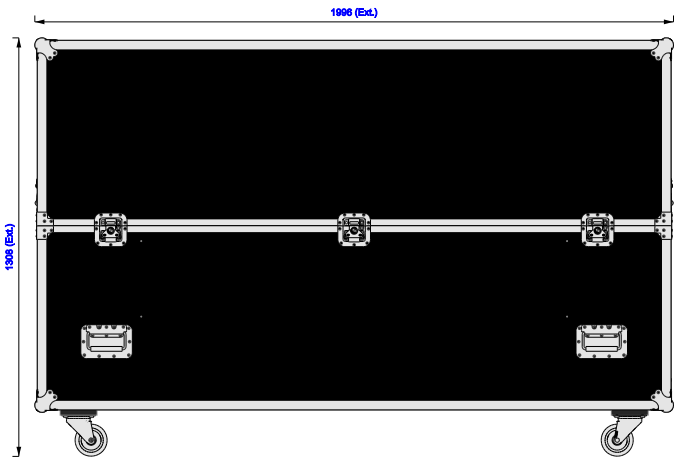

Part No
96735-1

Drawn By
Nick L

Front

Back

Right

Left

Plan

Underside

Part No
96735-1

Drawn By
Nick L

Plan - Base only

85" QLED Q7F2	85" QLED Q7F2
Length: 1901mm	Length: 1901mm
Width: 61mm	Width: 61mm
Height: 1088mm	Height: 1088mm

Underside - Lid only