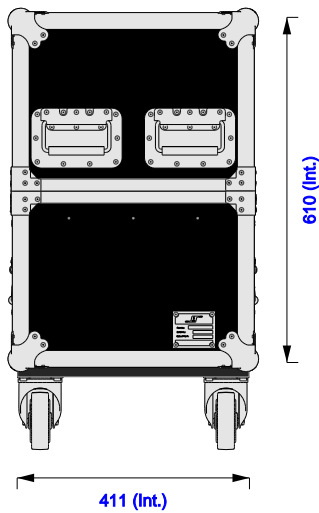

Part No
96733-1

Drawn By
Gerda

Front

Back

Right

Left

Plan

Underside

Part No
96733-1

Drawn By
Gerda

Plan - Base only

± 3mm tolerance apply to cavity dimensions

Unless stated otherwise

43" QLED Q7F2
Length: 968mm
Width: 61mm
Height: 560mm

43" QLED Q7F2
Length: 968mm
Width: 61mm
Height: 560mm

Underside - Lid only