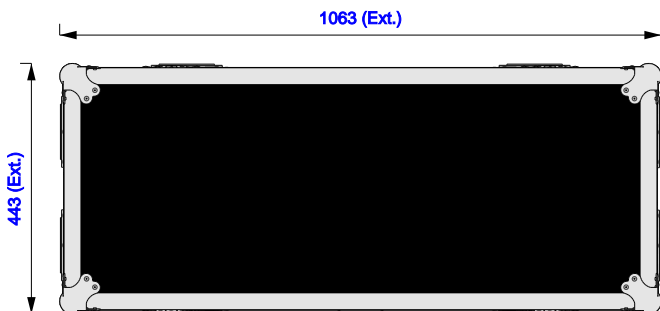

Part No
96733-1

Drawn By
Gerda

Front

Back

Right

Left

Plan

Underside

Part No
96733-1

Drawn By
Gerda

Plan - Base only

± 3mm tolerance apply to cavity dimensions

Unless stated otherwise

43" QLED Q7F2
Length: 968mm
Width: 61mm
Height: 560mm

43" QLED Q7F2
Length: 968mm
Width: 61mm
Height: 560mm

Underside - Lid only