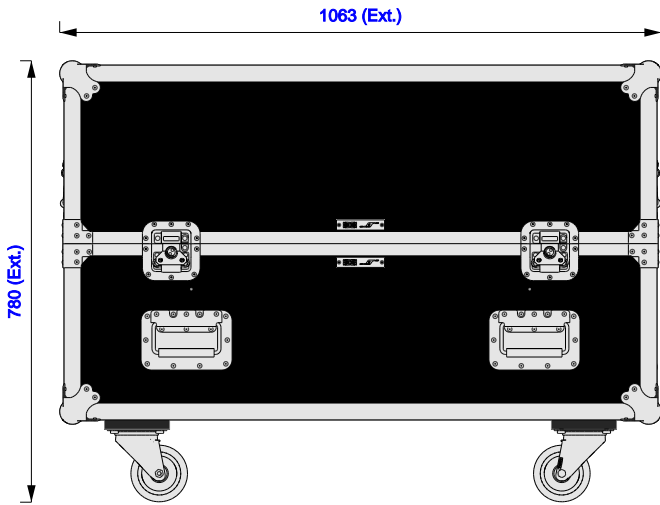

Part No
96733-1

Drawn By
Gerda

Front

Back

Right

Left

Plan

Underside

Part No
96733-1

Drawn By
Gerda

Plan - Base only

± 3mm tolerance apply to cavity dimensions

Unless stated otherwise

43" QLED Q7F2
Length: 968mm
Width: 61mm
Height: 560mm

43" QLED Q7F2
Length: 968mm
Width: 61mm
Height: 560mm

Underside - Lid only