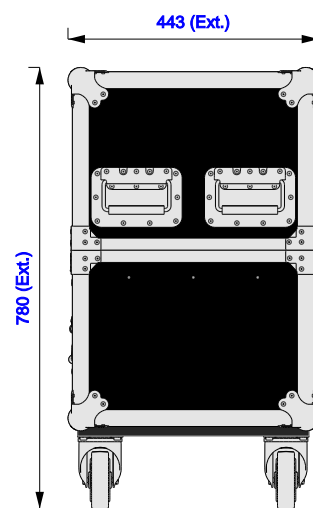

Part No
96733-1

Drawn By
Gerda

Front

Back

Right

Left

Plan

Underside

Part No
96733-1

Drawn By
Gerda

Plan - Base only

± 3mm tolerance apply to cavity dimensions

Unless stated otherwise

43" QLED Q7F2
Length: 968mm
Width: 61mm
Height: 560mm

43" QLED Q7F2
Length: 968mm
Width: 61mm
Height: 560mm

Underside - Lid only