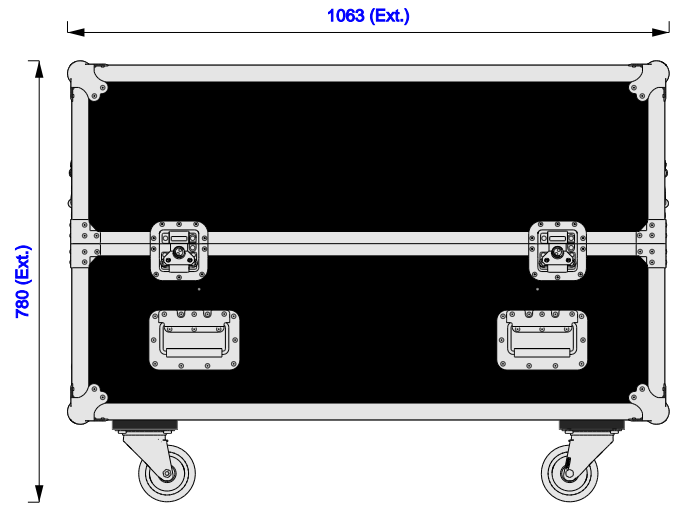

Part No
96733-1

Drawn By
Gerda

Front

Back

Right

Left

Plan

Underside

Part No
96733-1

Drawn By
Gerda

Plan - Base only

± 3mm tolerance apply to cavity dimensions

Unless stated otherwise

43" QLED Q7F2
Length: 968mm
Width: 61mm
Height: 560mm

43" QLED Q7F2
Length: 968mm
Width: 61mm
Height: 560mm

Underside - Lid only