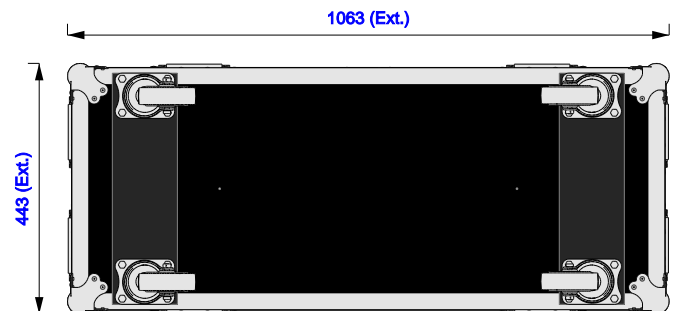

Part No
96733-1

Drawn By
Gerda

Front

Back

Right

Left

Plan

Underside

Part No
96733-1

Drawn By
Gerda

Plan - Base only

± 3mm tolerance apply to cavity dimensions

Unless stated otherwise

43" QLED Q7F2
Length: 968mm
Width: 61mm
Height: 560mm

43" QLED Q7F2
Length: 968mm
Width: 61mm
Height: 560mm

Underside - Lid only