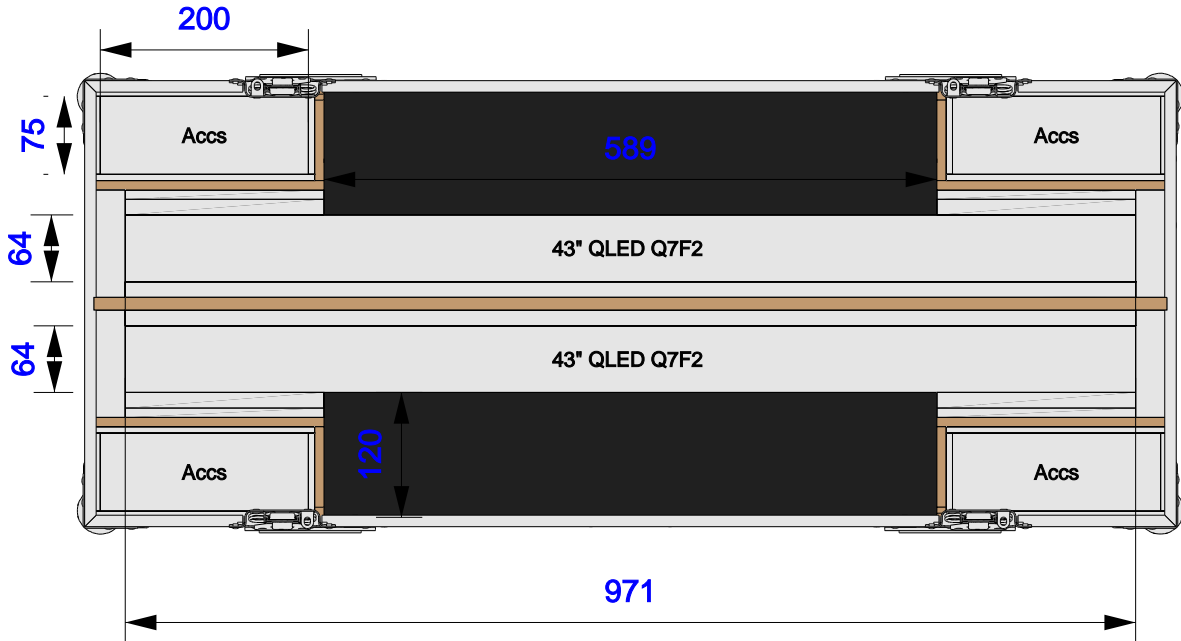

Part No
96733-1

Drawn By
Gerda

Front

Back

Right

Left

Plan

Underside

Part No
96733-1

Drawn By
Gerda

Plan - Base only

± 3mm tolerance apply to cavity dimensions

Unless stated otherwise

43" QLED Q7F2
Length: 968mm
Width: 61mm
Height: 560mm

43" QLED Q7F2
Length: 968mm
Width: 61mm
Height: 560mm

Underside - Lid only