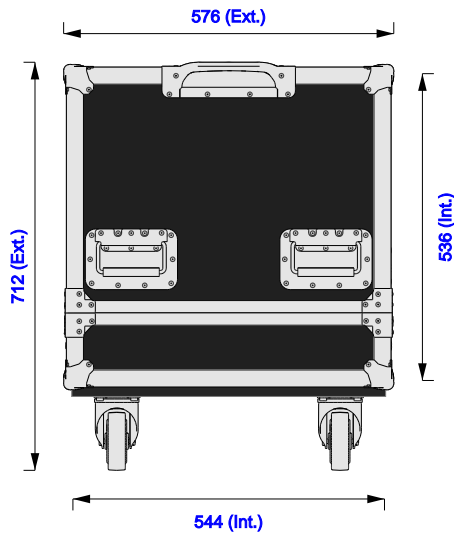

Part No
96481-1

Drawn By
Andy L

Front

Back

Right

Left

Plan

Underside

Part No
96481-1

Drawn By
Andy L

Plan - Base only

Kit
Length: 580mm
Width: 480mm
Height: 490mm

Underside - Lid only