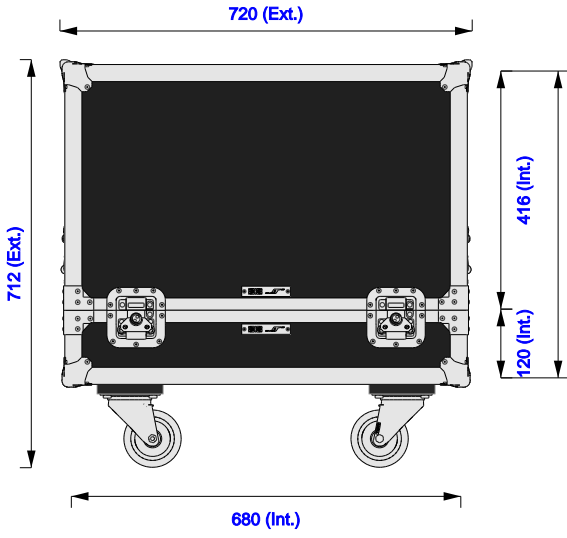

Part No
96481-1

Drawn By
Andy L

Front

Back

Right

Left

Plan

Underside

Part No
96481-1

Drawn By
Andy L

Plan - Base only

Kit
Length: 580mm
Width: 480mm
Height: 490mm

Underside - Lid only