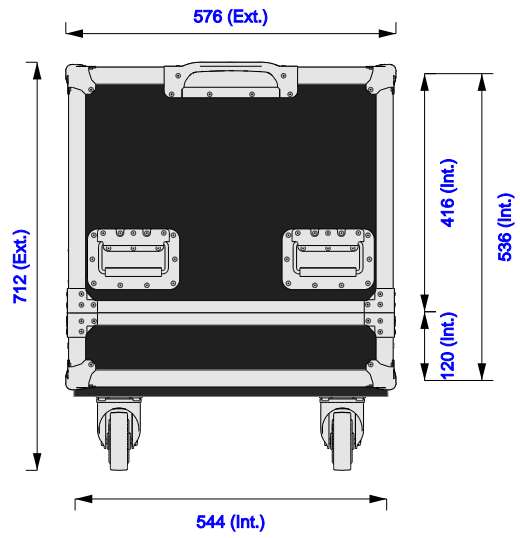

Part No
96481-1

Drawn By
Andy L

Front

Back

Right

Left

Plan

Underside

Part No
96481-1

Drawn By
Andy L

Plan - Base only

Kit
Length: 580mm
Width: 480mm
Height: 490mm

Underside - Lid only