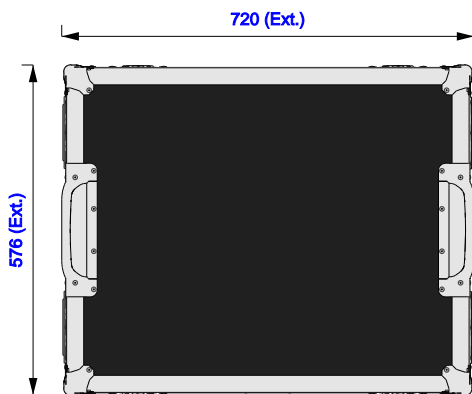

Part No
96481-1

Drawn By
Andy L

Front

Back

Right

Left

Plan

Underside

Part No
96481-1

Drawn By
Andy L

Plan - Base only

Kit
Length: 580mm
Width: 480mm
Height: 490mm

Underside - Lid only