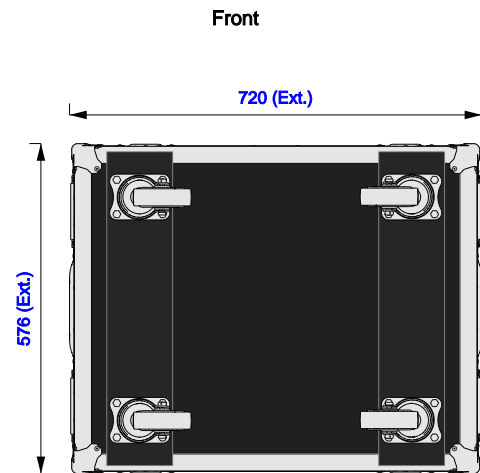

Part No
96481-1

Drawn By
Andy L

Front

Back

Right

Left

Plan

Underside

Part No
96481-1

Drawn By
Andy L

Plan - Base only

Kit
Length: 580mm
Width: 480mm
Height: 490mm

Underside - Lid only