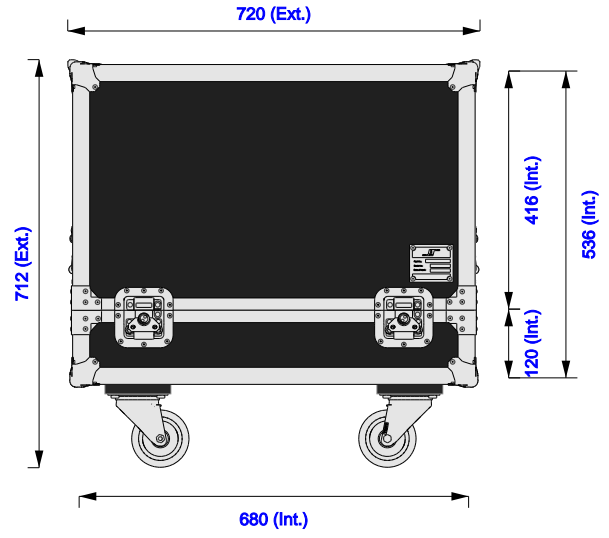

Part No
96481-1

Drawn By
Andy L

Front

Back

Right

Left

Plan

Underside

Part No
96481-1

Drawn By
Andy L

Plan - Base only

Kit
Length: 580mm
Width: 480mm
Height: 490mm

Underside - Lid only