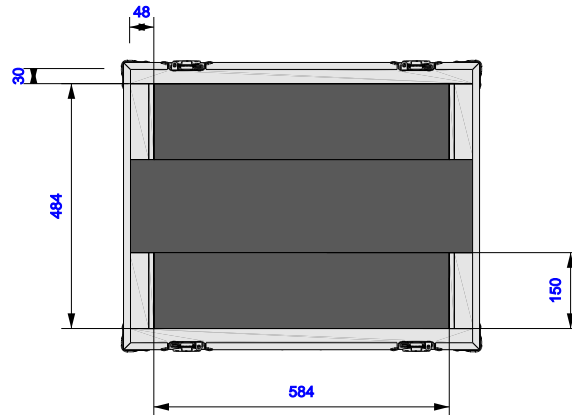

Part No
96481-1

Drawn By
Andy L

Front

Back

Right

Left

Plan

Underside

Part No
96481-1

Drawn By
Andy L

Plan - Base only

Kit
Length: 580mm
Width: 480mm
Height: 490mm

Underside - Lid only