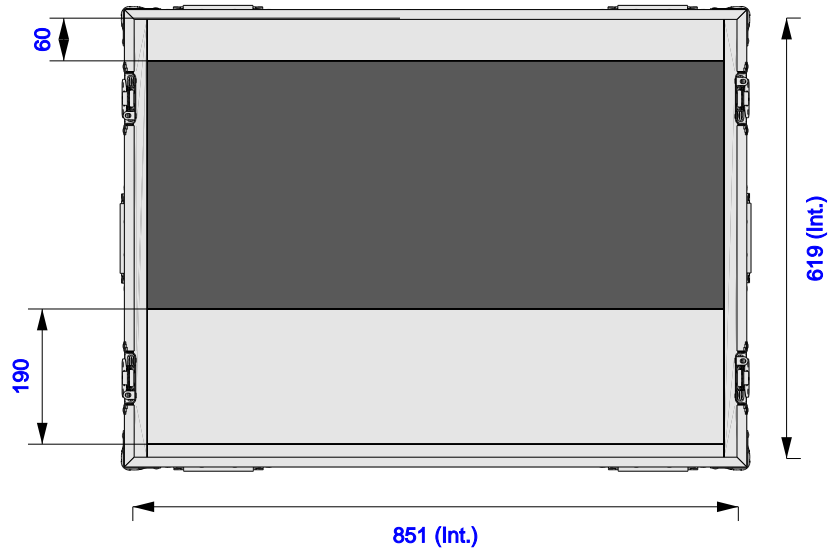

**Part No**  
96478-1

**Drawn By**  
Nick L

**Plan - Base only**

QU7  
Length: 800mm  
Width: 496mm  
Height: 186mm

**Underside - Lid only**

**Kit side view**