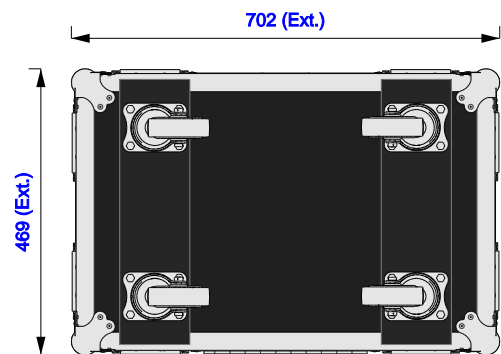

Part No
96449-1

Drawn By
Gerda

Front

Back

Right

Left

Plan

Underside

Part No
96449-1

Drawn By
Gerda

Plan - Base only

Club 40 MKIII
Length: 620mm
Width: 266mm
Height: 546mm

Underside - Lid only