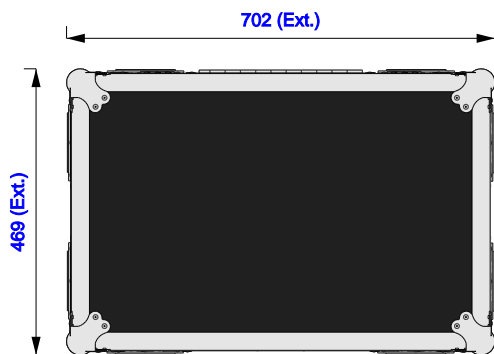

Part No
96449-1

Drawn By
Gerda

Front

Back

Right

Left

Plan

Underside

Part No
96449-1

Drawn By
Gerda

Plan - Base only

Club 40 MKIII
Length: 620mm
Width: 266mm
Height: 546mm

Underside - Lid only