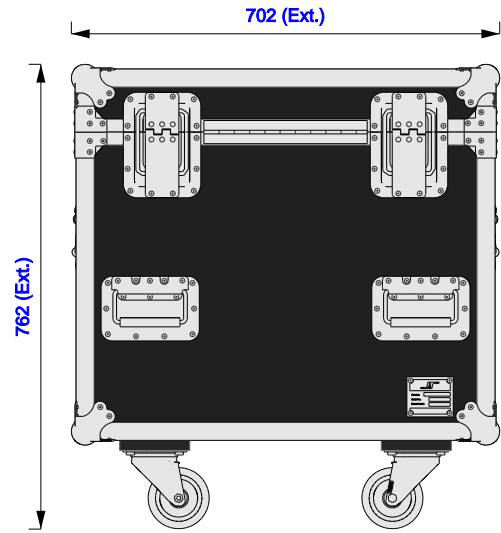

Part No
96449-1

Drawn By
Gerda

Front

Back

Right

Left

Plan

Underside

Part No
96449-1

Drawn By
Gerda

Plan - Base only

Club 40 MKIII
Length: 620mm
Width: 266mm
Height: 546mm

Underside - Lid only