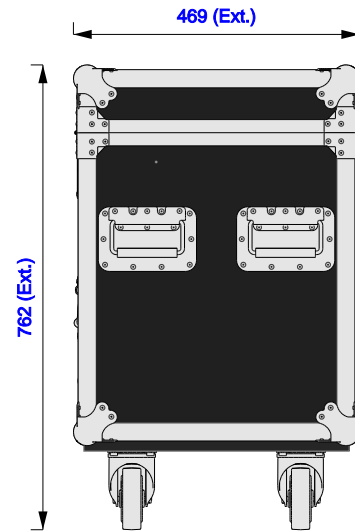

Part No
96449-1

Drawn By
Gerda

Front

Back

Right

Left

Plan

Underside

Part No
96449-1

Drawn By
Gerda

Plan - Base only

Club 40 MKIII
Length: 620mm
Width: 266mm
Height: 546mm

Underside - Lid only