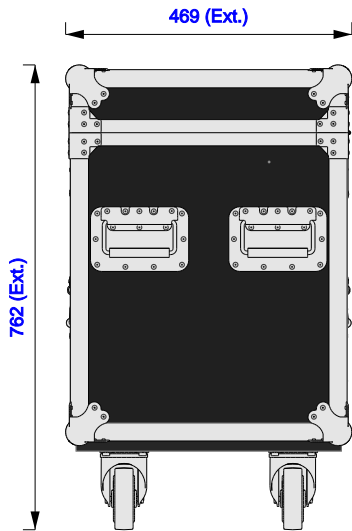

Part No
96449-1

Drawn By
Gerda

Front

Back

Right

Left

Plan

Underside

Part No
96449-1

Drawn By
Gerda

Plan - Base only

Club 40 MKIII
Length: 620mm
Width: 266mm
Height: 546mm

Underside - Lid only