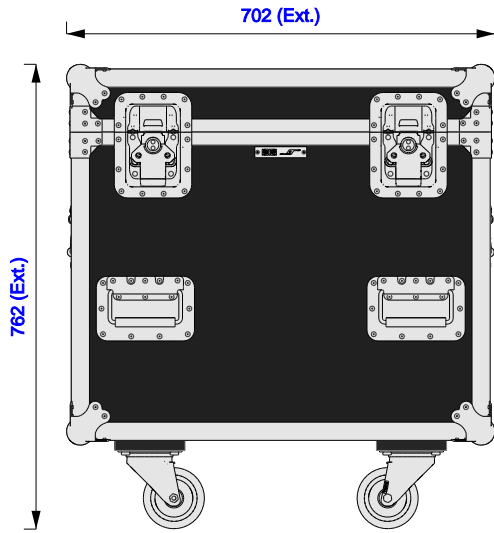

Part No
96449-1

Drawn By
Gerda

Front

Back

Right

Left

Plan

Underside

Part No
96449-1

Drawn By
Gerda

Plan - Base only

Club 40 MKIII
Length: 620mm
Width: 266mm
Height: 546mm

Underside - Lid only