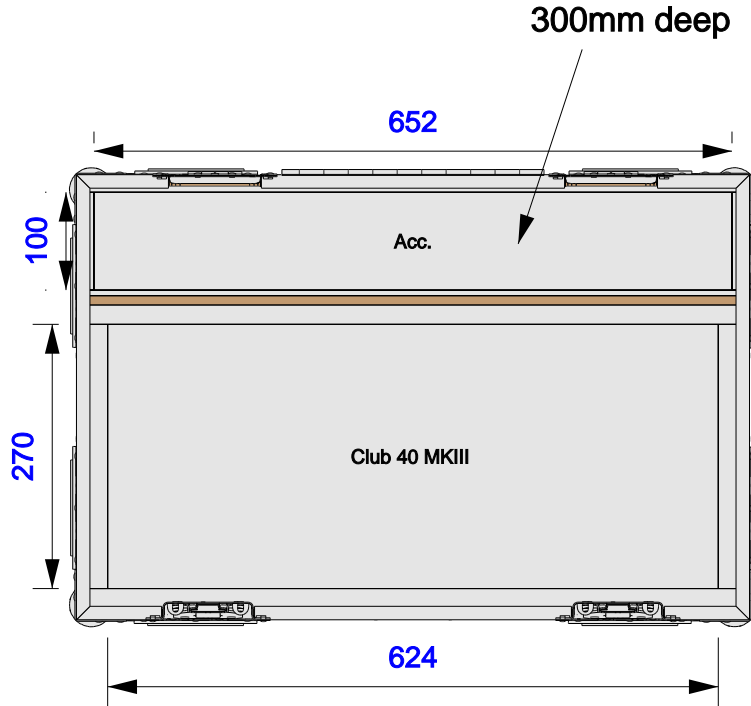

Part No
96449-1

Drawn By
Gerda

Front

Back

Right

Left

Plan

Underside

Part No
96449-1

Drawn By
Gerda

Plan - Base only

Club 40 MKIII
Length: 620mm
Width: 266mm
Height: 546mm

Underside - Lid only