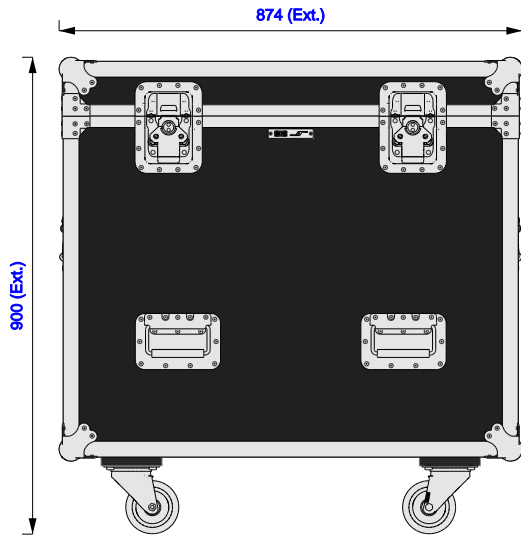

Part No
96369-1

Drawn By
Gerda

Front

Back

Right

Left

Plan

Underside

Part No
96369-1

Drawn By
Gerda

Plan - Base only

Z5380 V Flying frame
Length: 792mm
Width: 81mm
Height: 684mm

Underside - Lid only