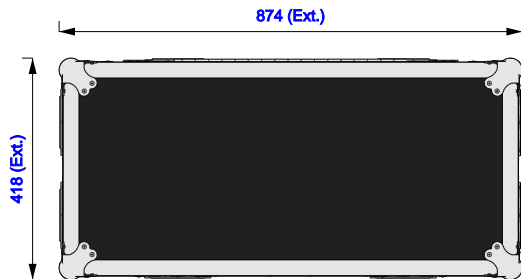

Part No
96369-1

Drawn By
Gerda

Front

Back

Right

Left

Plan

Underside

Part No
96369-1

Drawn By
Gerda

Plan - Base only

Z5380 V Flying frame
Length: 792mm
Width: 81mm
Height: 684mm

Underside - Lid only