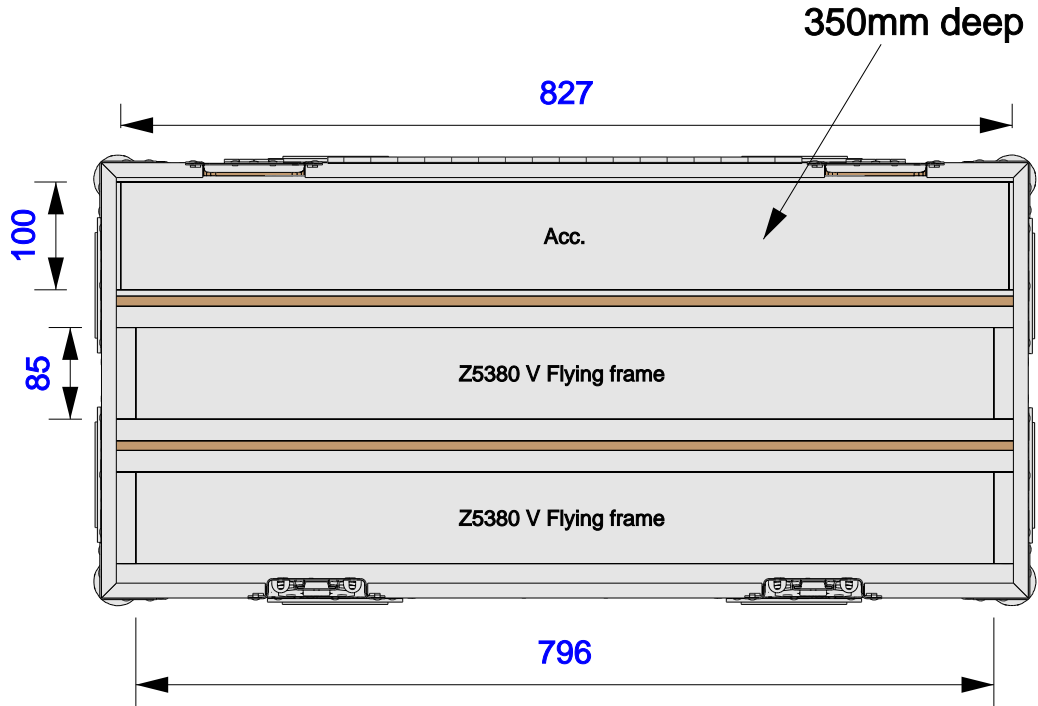

Part No
96369-1

Drawn By
Gerda

Front

Back

Right

Left

Plan

Underside

Part No
96369-1

Drawn By
Gerda

Plan - Base only

Z5380 V Flying frame
Length: 792mm
Width: 81mm
Height: 684mm

Underside - Lid only