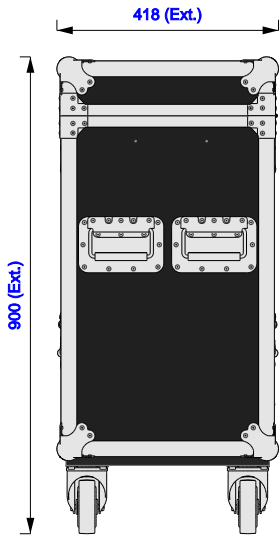

Part No
96369-1

Drawn By
Gerda

Front

Back

Right

Left

Plan

Underside

Part No
96369-1

Drawn By
Gerda

Plan - Base only

Z5380 V Flying frame
Length: 792mm
Width: 81mm
Height: 684mm

Underside - Lid only