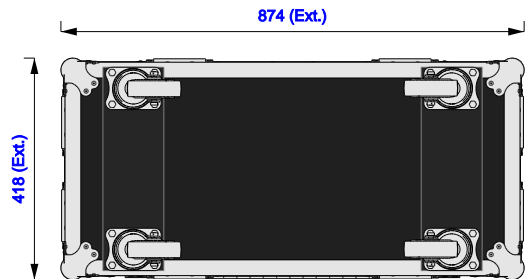

Part No
96369-1

Drawn By
Gerda

Front

Back

Right

Left

Plan

Underside

Part No
96369-1

Drawn By
Gerda

Plan - Base only

Z5380 V Flying frame
Length: 792mm
Width: 81mm
Height: 684mm

Underside - Lid only