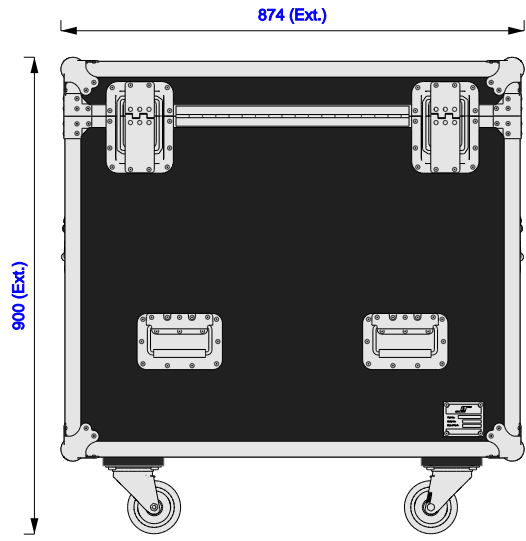

Part No
96369-1

Drawn By
Gerda

Front

Back

Right

Left

Plan

Underside

Part No
96369-1

Drawn By
Gerda

Plan - Base only

Z5380 V Flying frame
Length: 792mm
Width: 81mm
Height: 684mm

Underside - Lid only