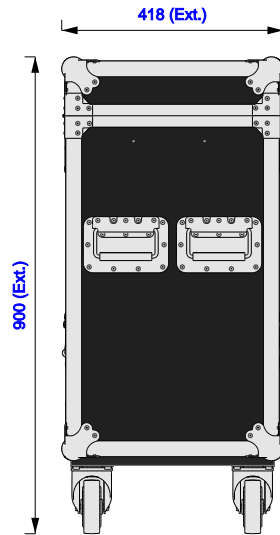

Part No
96369-1

Drawn By
Gerda

Front

Back

Right

Left

Plan

Underside

Part No
96369-1

Drawn By
Gerda

Plan - Base only

Z5380 V Flying frame
Length: 792mm
Width: 81mm
Height: 684mm

Underside - Lid only