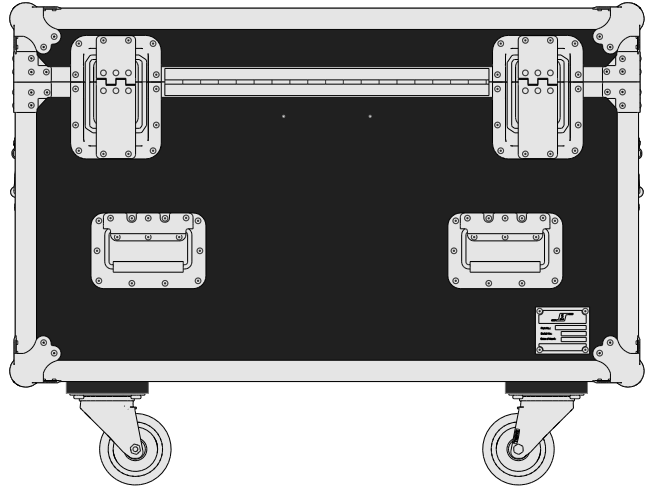

Part No  
96358-1

Drawn By  
Gerda

Front

Back

Right

Left

Plan

Underside

**Part No**  
96358-1

**Drawn By**  
Gerda

**Plan - Base only**

± 4mm tolerance apply to cavity dimensions

Unless stated otherwise

Colordash Par-H18X  
Length: 316mm  
Width: 122mm  
Height: 304mm

Extra Height  
156mm

Colordash Par-H18X  
Length: 316mm  
Width: 122mm  
Height: 304mm

Extra Height  
156mm

**Internal view**

**Part No**  
96358-1

**Drawn By**  
Gerda

**Underside - Lid only**