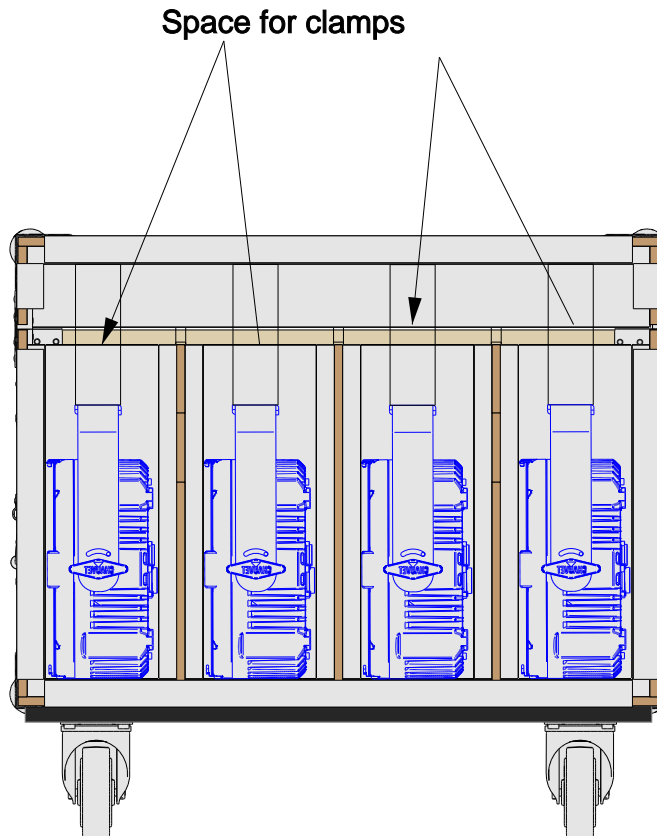

**Part No**  
96358-1

**Drawn By**  
Gerda

**Plan - Base only**

± 4mm tolerance apply to cavity dimensions

Unless stated otherwise

Colordash Par-H18X  
Length: 316mm  
Width: 122mm  
Height: 304mm

Extra Height  
156mm

Colordash Par-H18X  
Length: 316mm  
Width: 122mm  
Height: 304mm

Extra Height  
156mm

**Internal view**

**Part No**  
96358-1

**Drawn By**  
Gerda

**Underside - Lid only**