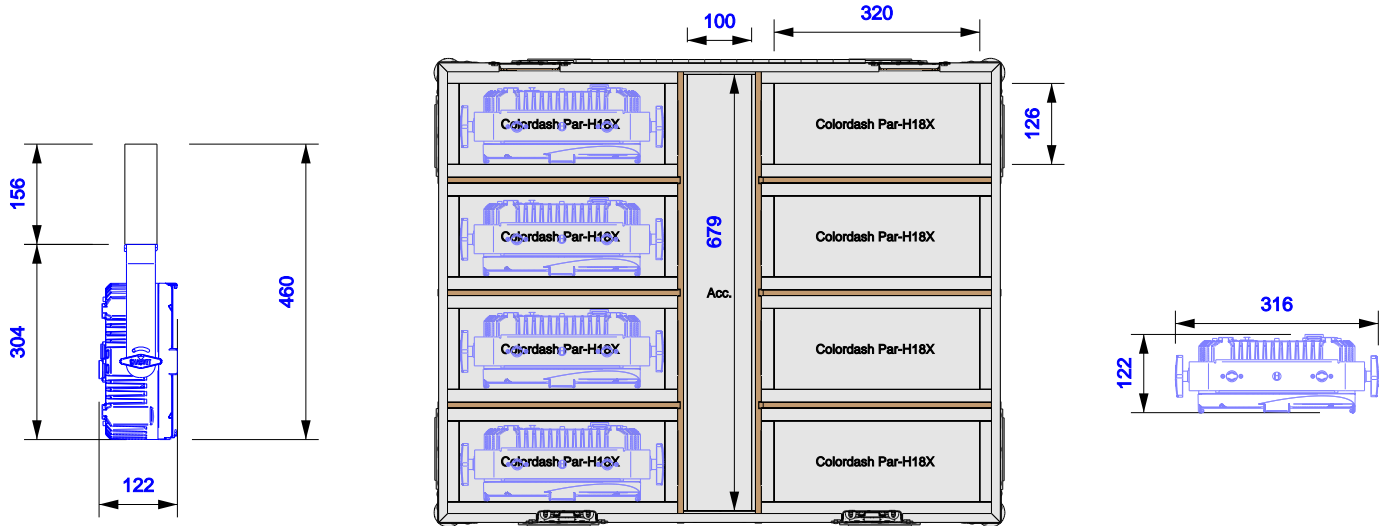

Part No  
96358-1

Drawn By  
Gerda

Front

Back

Right

Left

Plan

Underside

**Part No**  
96358-1

**Drawn By**  
Gerda

**Plan - Base only**

± 4mm tolerance apply to cavity dimensions

Unless stated otherwise

Colordash Par-H18X  
Length: 316mm  
Width: 122mm  
Height: 304mm

Extra Height  
156mm

Colordash Par-H18X  
Length: 316mm  
Width: 122mm  
Height: 304mm

Extra Height  
156mm

**Internal view**

**Part No**  
96358-1

**Drawn By**  
Gerda

**Underside - Lid only**