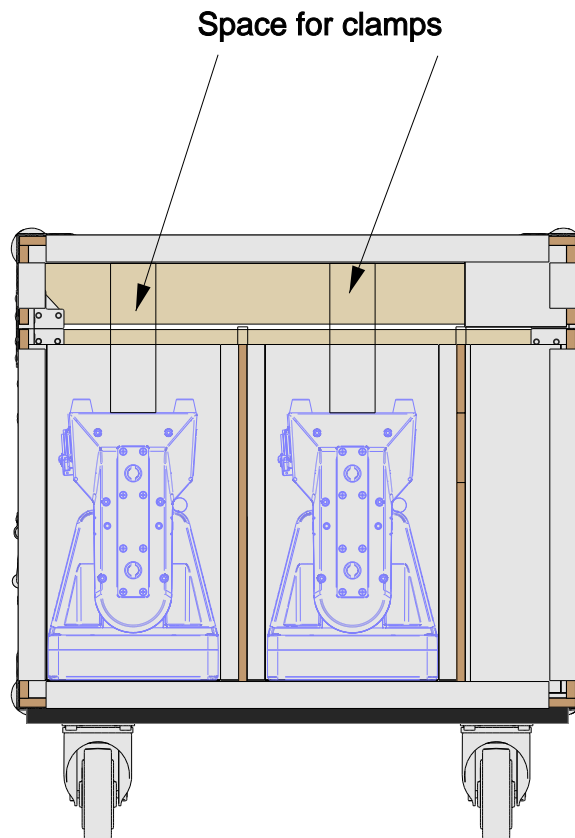

Part No
96355-1

Drawn By
Gerda

Front

Back

Right

Left

Plan

Underside

Part No
96355-1

Drawn By
Gerda

Plan - Base only

Strike V Extra Height
Length: 407mm
Width: 188mm 165mm
Height: 295mm

internal view

Part No
96355-1

Drawn By
Gerda

Underside - Lid only