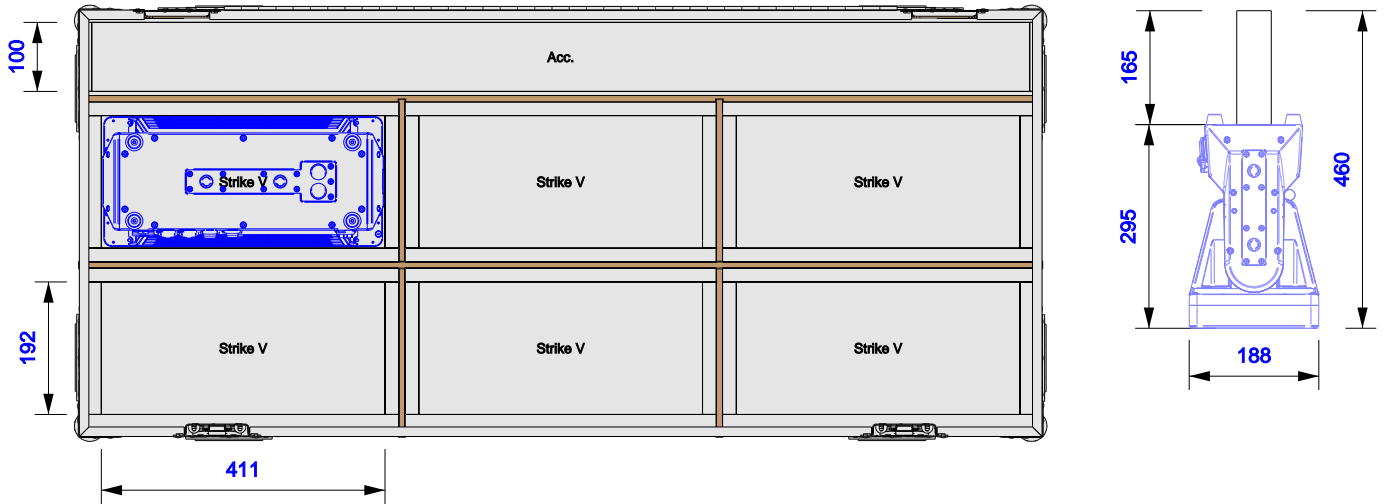

Part No
96355-1

Drawn By
Gerda

Front

Back

Right

Left

Plan

Underside

Part No
96355-1

Drawn By
Gerda

Plan - Base only

Strike V Extra Height
Length: 407mm
Width: 188mm 165mm
Height: 295mm

internal view

Part No
96355-1

Drawn By
Gerda

Underside - Lid only