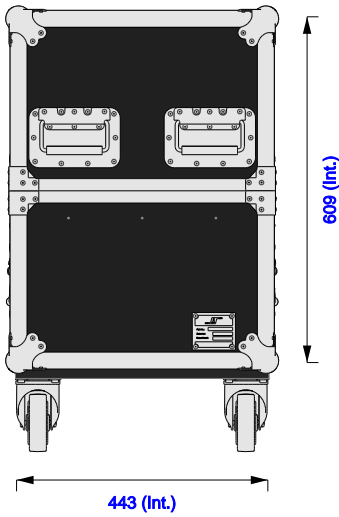

Part No
96269-1

Drawn By
Nick L

Front

Back

Right

Left

Plan

Underside

Part No
96269-1

Drawn By
Nick L

Plan - Base only

UE43U7000FKXXU
Length: 958mm
Width: 77mm
Height: 559mm

UE43U7000FKXXU
Length: 958mm
Width: 77mm
Height: 559mm

Underside - Lid only