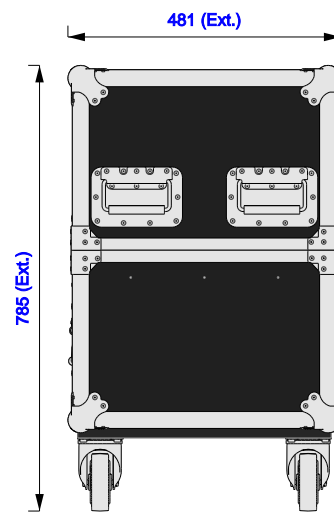

Part No
96269-1

Drawn By
Nick L

Front

Back

Right

Left

Plan

Underside

Part No
96269-1

Drawn By
Nick L

Plan - Base only

UE43U7000FKXXU
Length: 958mm
Width: 77mm
Height: 559mm

UE43U7000FKXXU
Length: 958mm
Width: 77mm
Height: 559mm

Underside - Lid only