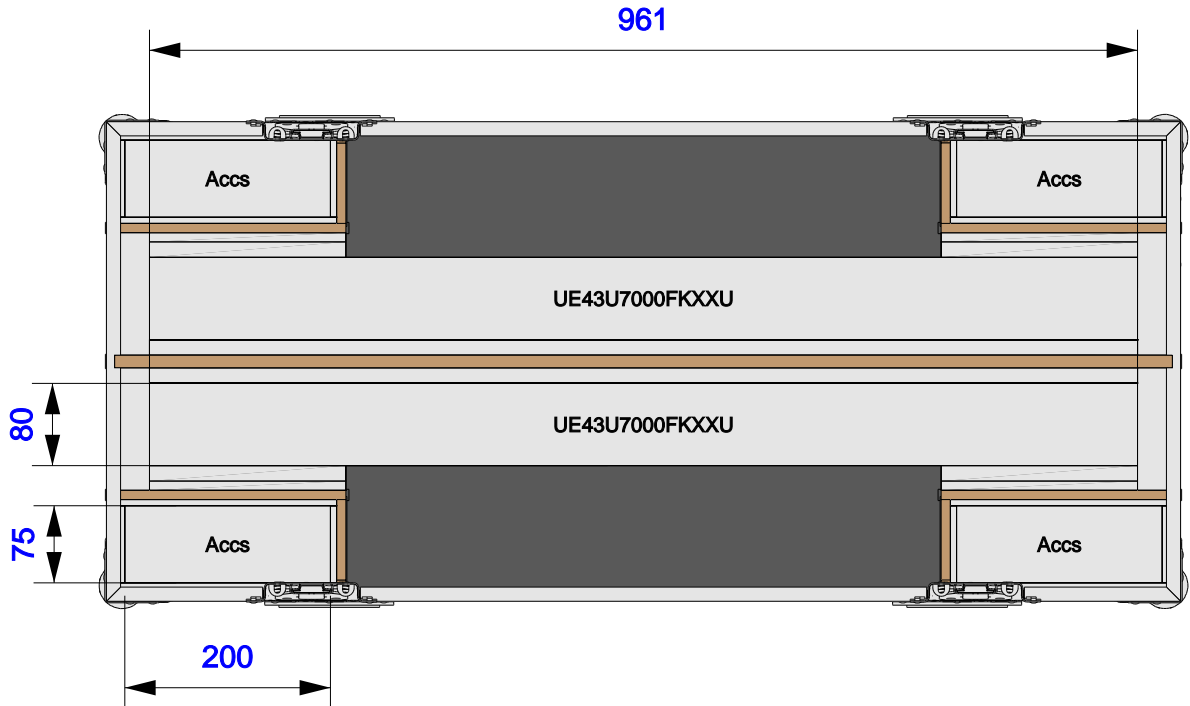

Part No
96269-1

Drawn By
Nick L

Front

Back

Right

Left

Plan

Underside

Part No
96269-1

Drawn By
Nick L

Plan - Base only

UE43U7000FKXXU
Length: 958mm
Width: 77mm
Height: 559mm

UE43U7000FKXXU
Length: 958mm
Width: 77mm
Height: 559mm

Underside - Lid only