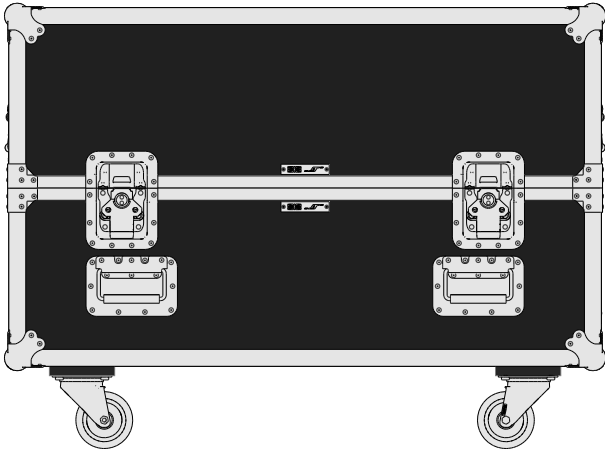

Part No
96269-1

Drawn By
Nick L

Front

Back

Right

Left

Plan

Underside

Part No
96269-1

Drawn By
Nick L

Plan - Base only

UE43U7000FKXXU
Length: 958mm
Width: 77mm
Height: 559mm

UE43U7000FKXXU
Length: 958mm
Width: 77mm
Height: 559mm

Underside - Lid only