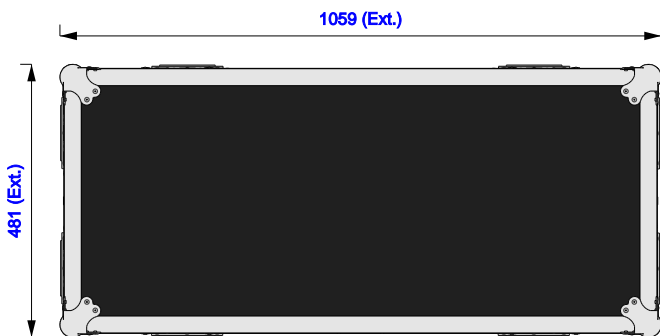

Part No
96269-1

Drawn By
Nick L

Front

Back

Right

Left

Plan

Underside

Part No
96269-1

Drawn By
Nick L

Plan - Base only

UE43U7000FKXXU
Length: 958mm
Width: 77mm
Height: 559mm

UE43U7000FKXXU
Length: 958mm
Width: 77mm
Height: 559mm

Underside - Lid only