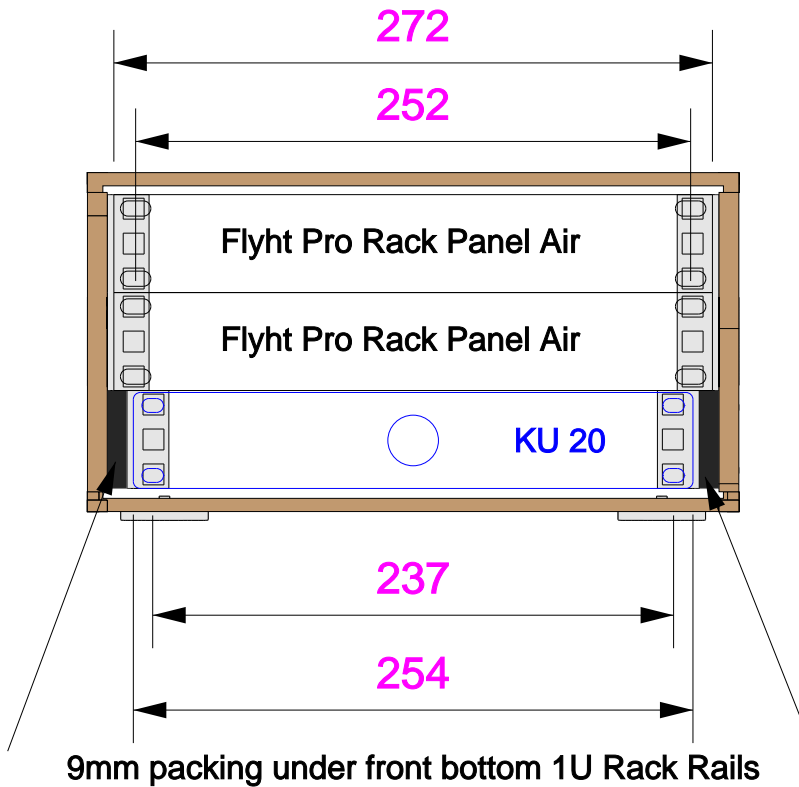

Part No
96225-1

Drawn By
Raivis Bumeistars

Rack Rail position, plan view

Front without doors

Part No
96225-1

Drawn By
Raivis Bumeistars

Plan

Underside

Front & Rear

Part No
96225-1

Drawn By
Raivis Bumeistars

Left

Right