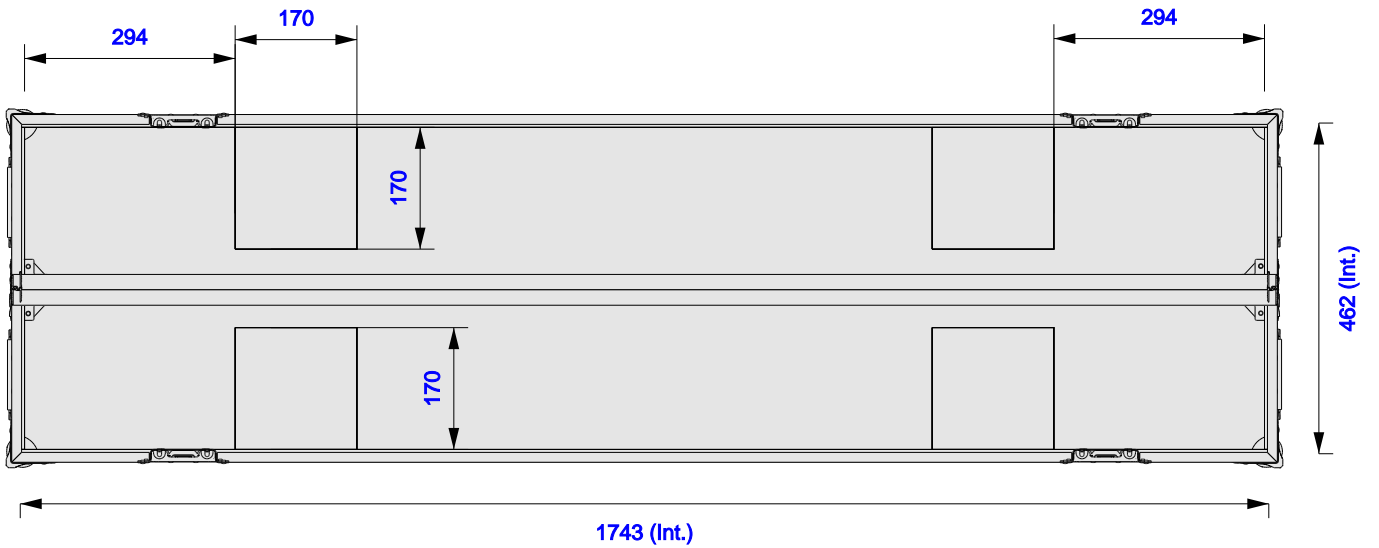

Part No
95924-1

Drawn By
Andy L

Plan - Base only

ProLite LH7575UHS-B1AG
Length: 1680mm
Width: 61mm
Height: 959mm

ProLite LH7575UHS-B1AG
Length: 1680mm
Width: 61mm
Height: 959mm

Underside - Lid (front), Lid (back) only

Right - Base only

Part No
95924-1

Drawn By
Andy L