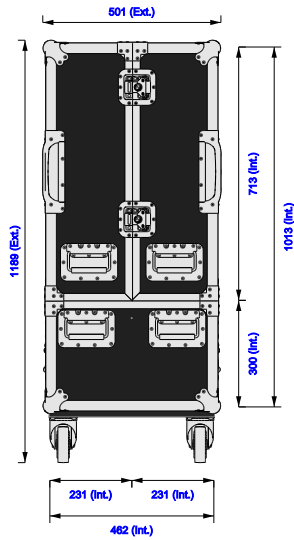

Part No
95924-1

Drawn By
Andy L

Front

Back

Right

Left

Plan

Underside

Part No
95924-1

Drawn By
Andy L

Plan - Base only

ProLite LH7575UHS-B1AG
Length: 1680mm
Width: 61mm
Height: 959mm

ProLite LH7575UHS-B1AG
Length: 1680mm
Width: 61mm
Height: 959mm

Underside - Lid (front), Lid (back) only

Right - Base only

Part No
95924-1

Drawn By
Andy L