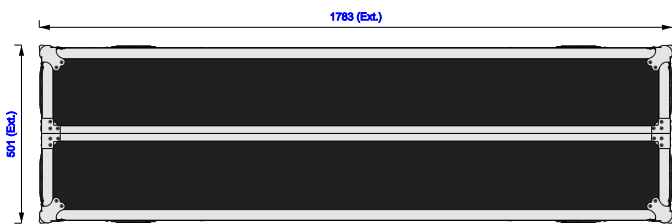

Part No
95924-1

Drawn By
Andy L

Front

Back

Right

Left

Plan

Underside

Part No
95924-1

Drawn By
Andy L

Plan - Base only

ProLite LH7575UHS-B1AG
Length: 1680mm
Width: 61mm
Height: 959mm

ProLite LH7575UHS-B1AG
Length: 1680mm
Width: 61mm
Height: 959mm

Underside - Lid (front), Lid (back) only