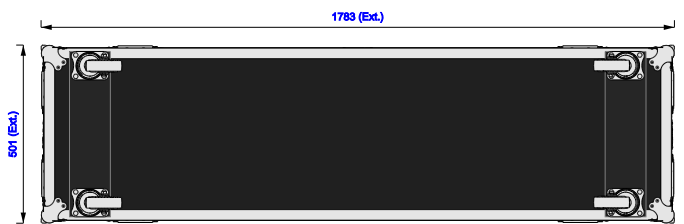

Part No
95924-1

Drawn By
Andy L

Front

Back

Right

Left

Plan

Underside

Part No
95924-1

Drawn By
Andy L

Plan - Base only

ProLite LH7575UHS-B1AG
Length: 1680mm
Width: 61mm
Height: 959mm

ProLite LH7575UHS-B1AG
Length: 1680mm
Width: 61mm
Height: 959mm

Underside - Lid (front), Lid (back) only