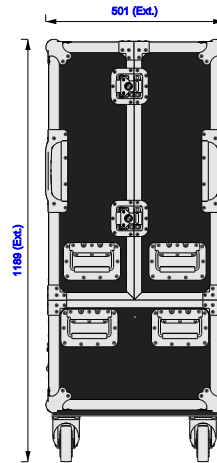

Part No
95924-1

Drawn By
Andy L

Front

Back

Right

Left

Plan

Underside

Part No
95924-1

Drawn By
Andy L

Plan - Base only

ProLite LH7575UHS-B1AG
Length: 1680mm
Width: 61mm
Height: 959mm

ProLite LH7575UHS-B1AG
Length: 1680mm
Width: 61mm
Height: 959mm

Underside - Lid (front), Lid (back) only

Right - Base only

Part No
95924-1

Drawn By
Andy L