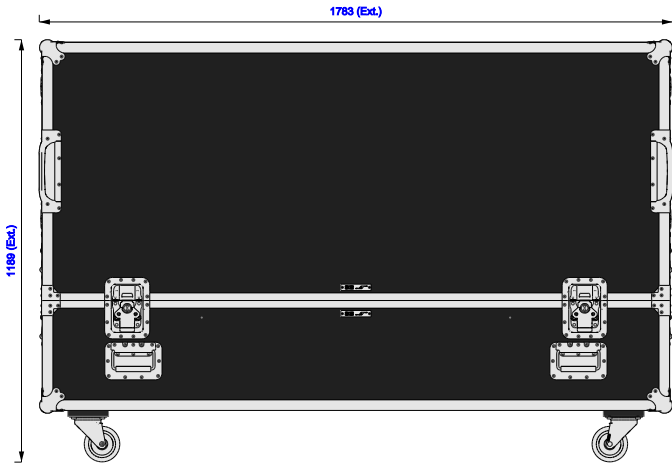

Part No
95924-1

Drawn By
Andy L

Front

Back

Right

Left

Plan

Underside

Part No
95924-1

Drawn By
Andy L

Plan - Base only

ProLite LH7575UHS-B1AG
Length: 1680mm
Width: 61mm
Height: 959mm

ProLite LH7575UHS-B1AG
Length: 1680mm
Width: 61mm
Height: 959mm

Underside - Lid (front), Lid (back) only

Right - Base only

Part No
95924-1

Drawn By
Andy L