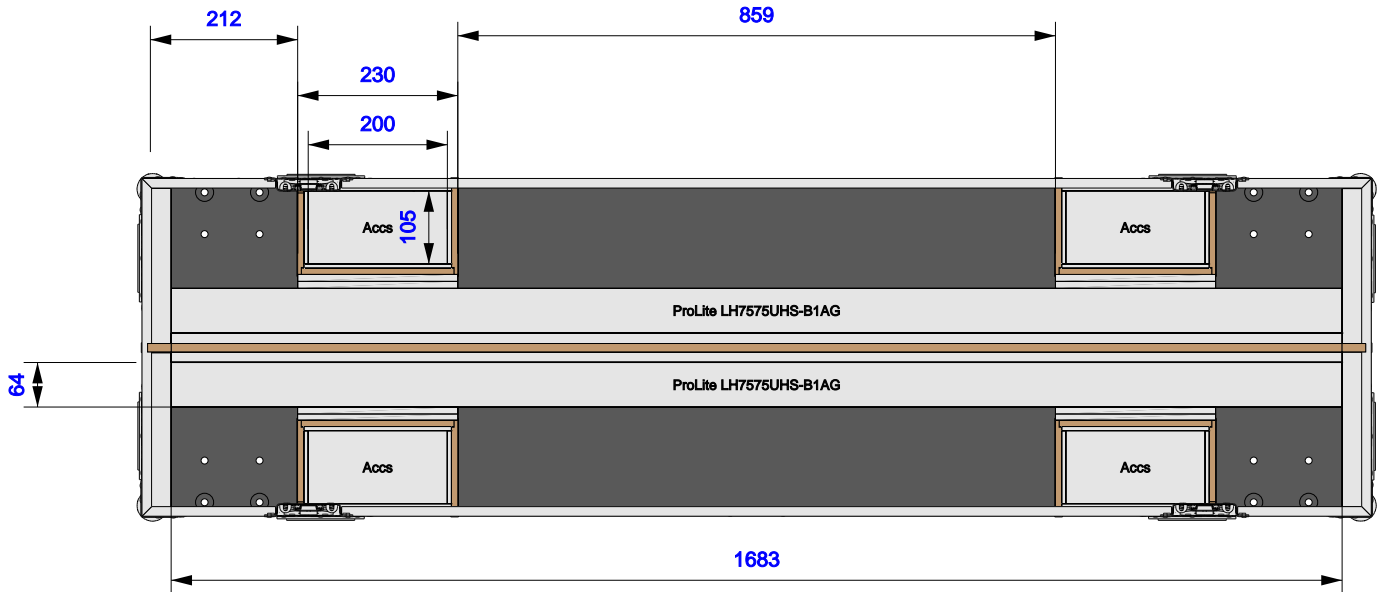

Part No
95924-1

Drawn By
Andy L

Front

Back

Right

Left

Plan

Underside

Part No
95924-1

Drawn By
Andy L

Plan - Base only

ProLite LH7575UHS-B1AG
Length: 1680mm
Width: 61mm
Height: 959mm

ProLite LH7575UHS-B1AG
Length: 1680mm
Width: 61mm
Height: 959mm

Underside - Lid (front), Lid (back) only

Right - Base only

Part No
95924-1

Drawn By
Andy L