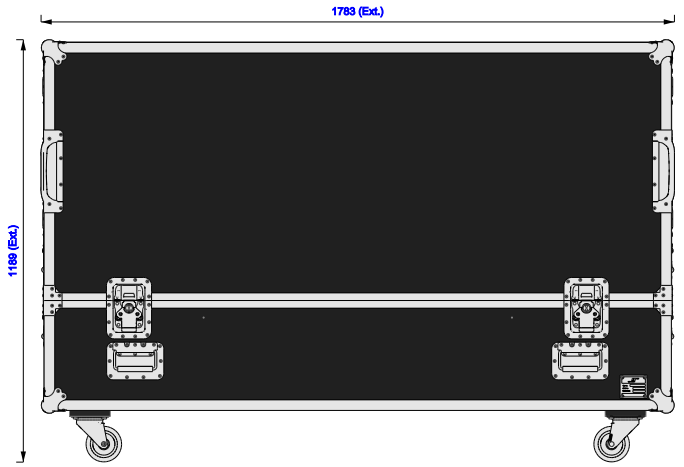

Part No
95924-1

Drawn By
Andy L

Front

Back

Right

Left

Plan

Underside

Part No
95924-1

Drawn By
Andy L

Plan - Base only

ProLite LH7575UHS-B1AG
Length: 1680mm
Width: 61mm
Height: 959mm

ProLite LH7575UHS-B1AG
Length: 1680mm
Width: 61mm
Height: 959mm

Underside - Lid (front), Lid (back) only

Right - Base only

Part No
95924-1

Drawn By
Andy L