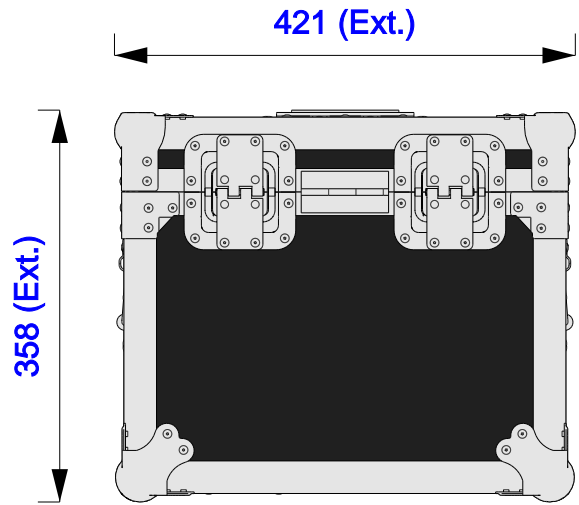

Part No
95858-1

Drawn By
Nick L

Front

Back

Left

Plan

Underside

Right

Part No
95858-1

Drawn By
Nick L

Plan - Base only

ILD 0.65 - 0.8
Length: 299mm
Width: 226mm
Height: 226mm

Underside - Lid only