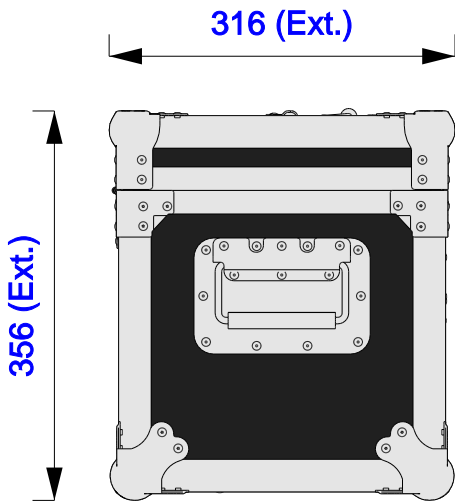

Part No
95858-1

Drawn By
Nick L

Front

Back

Left

Plan

Underside

Right

Part No
95858-1

Drawn By
Nick L

Plan - Base only

ILD 0.65 - 0.8
Length: 299mm
Width: 226mm
Height: 226mm

Underside - Lid only