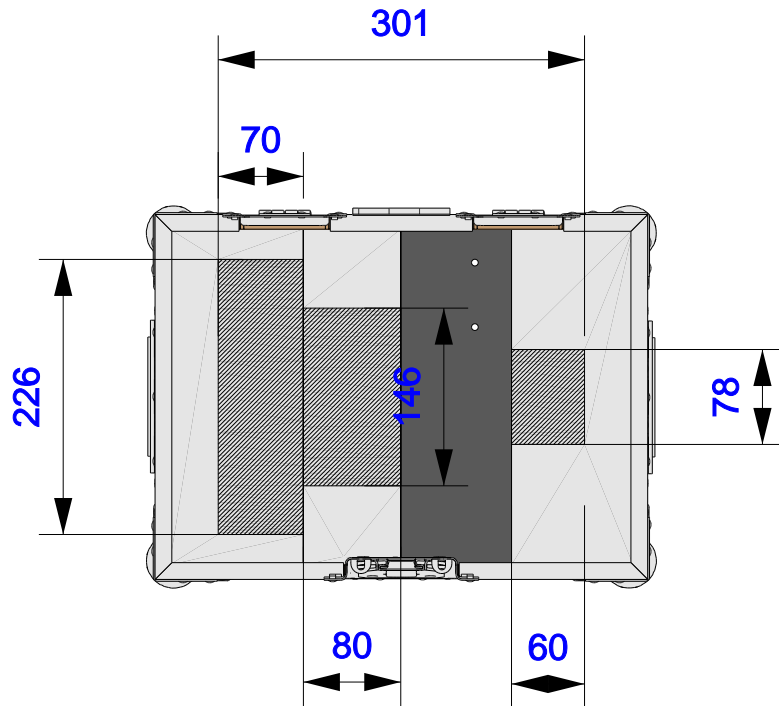

Part No
95858-1

Drawn By
Nick L

Front

Back

Left

Plan

Underside

Right

Part No
95858-1

Drawn By
Nick L

Plan - Base only

ILD 0.65 - 0.8
Length: 299mm
Width: 226mm
Height: 226mm

Underside - Lid only