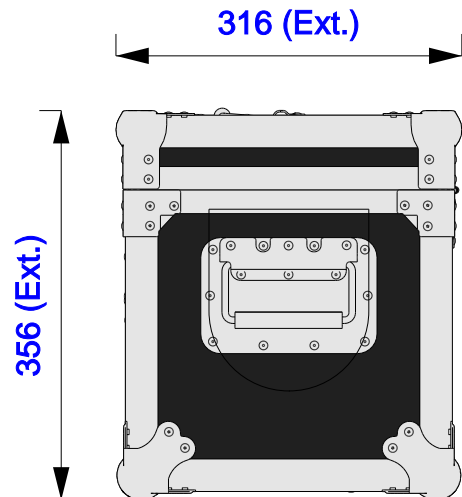

Part No
95858-1

Drawn By
Nick L

Front

Back

Left

Plan

Underside

Right

Part No
95858-1

Drawn By
Nick L

Plan - Base only

ILD 0.65 - 0.8
Length: 299mm
Width: 226mm
Height: 226mm

Underside - Lid only