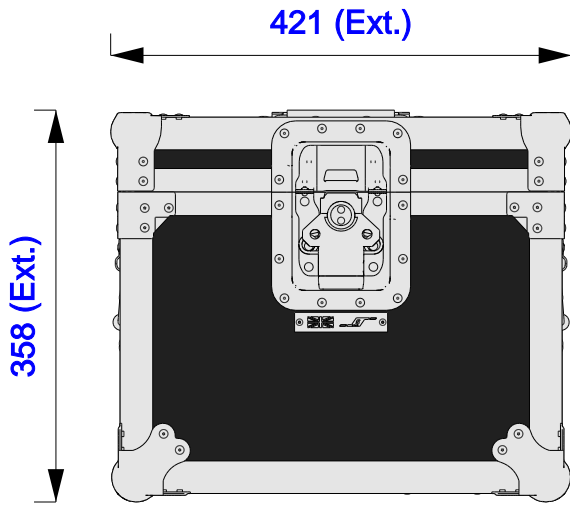

Part No
95858-1

Drawn By
Nick L

Front

Back

Left

Plan

Underside

Right

Part No
95858-1

Drawn By
Nick L

Plan - Base only

ILD 0.65 - 0.8
Length: 299mm
Width: 226mm
Height: 226mm

Underside - Lid only