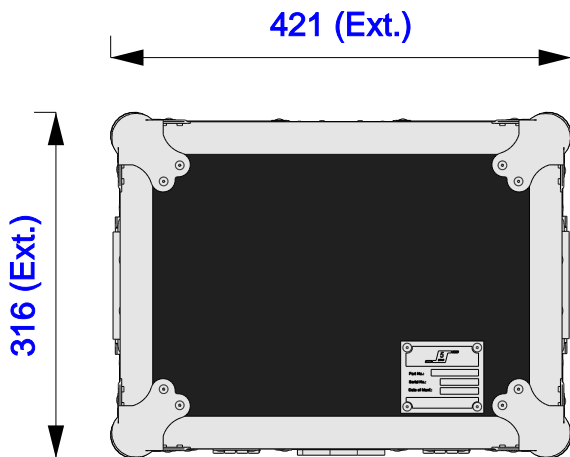

Part No
95858-1

Drawn By
Nick L

Front

Back

Left

Plan

Underside

Right

Part No
95858-1

Drawn By
Nick L

Plan - Base only

ILD 0.65 - 0.8
Length: 299mm
Width: 226mm
Height: 226mm

Underside - Lid only