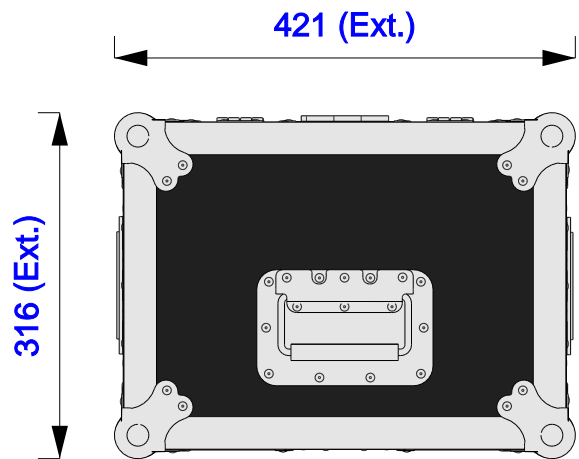

Part No
95858-1

Drawn By
Nick L

Front

Back

Left

Plan

Underside

Right

Part No
95858-1

Drawn By
Nick L

Plan - Base only

ILD 0.65 - 0.8
Length: 299mm
Width: 226mm
Height: 226mm

Underside - Lid only