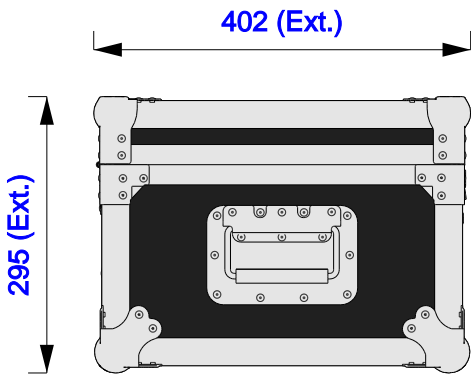

Part No
95844-1

Drawn By
Nick L

Front

Back

Left

Plan

Underside

Left

Part No
95844-1

Drawn By
Nick L

Plan - Base only

ILD lens (0.37:1)
Length: 433mm
Width: 262mm
Height: 150mm

Underside - Lid only