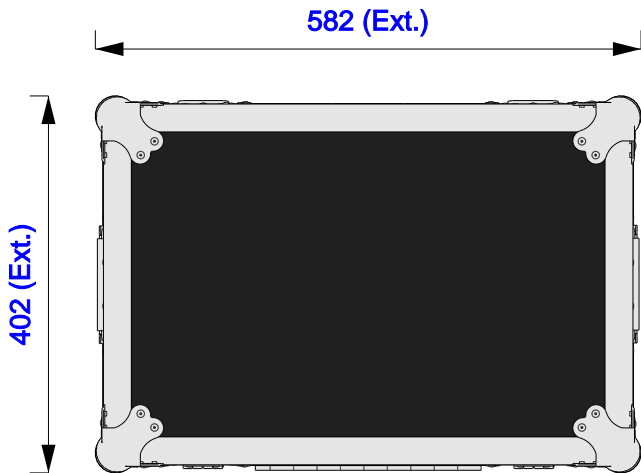

Part No
95844-1

Drawn By
Nick L

Front

Back

Left

Plan

Underside

Left

Part No
95844-1

Drawn By
Nick L

Plan - Base only

ILD lens (0.37:1)
Length: 433mm
Width: 262mm
Height: 150mm

Underside - Lid only