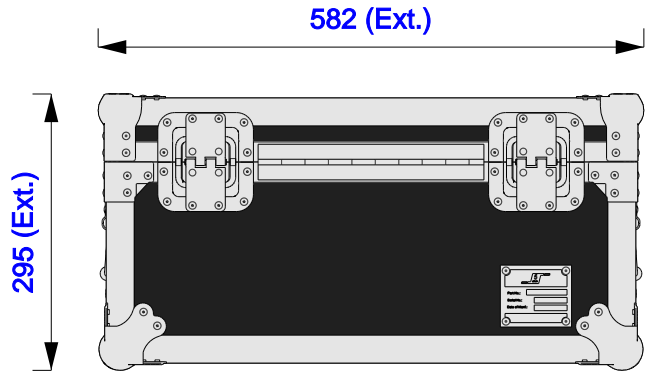

Part No
95844-1

Drawn By
Nick L

Front

Back

Left

Plan

Underside

Left

Part No
95844-1

Drawn By
Nick L

Plan - Base only

ILD lens (0.37:1)
Length: 433mm
Width: 262mm
Height: 150mm

Underside - Lid only