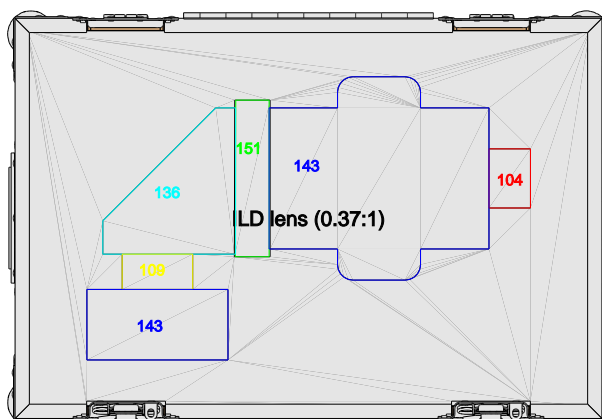

Part No
95844-1

Drawn By
Nick L

Front

Back

Left

Plan

Underside

Left

Part No
95844-1

Drawn By
Nick L

Plan - Base only

ILD lens (0.37:1)
Length: 433mm
Width: 262mm
Height: 150mm

Underside - Lid only