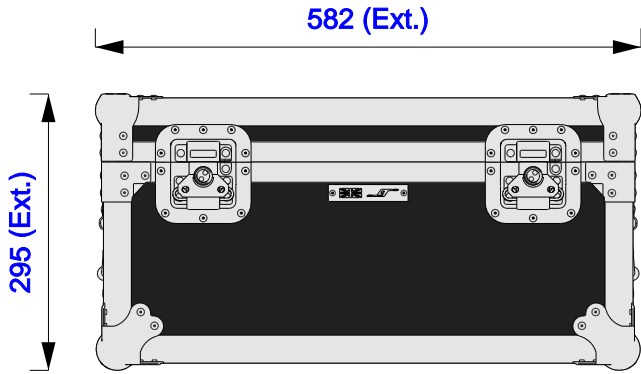

Part No
95844-1

Drawn By
Nick L

Front

Back

Left

Plan

Underside

Left

Part No
95844-1

Drawn By
Nick L

Plan - Base only

ILD lens (0.37:1)
Length: 433mm
Width: 262mm
Height: 150mm

Underside - Lid only