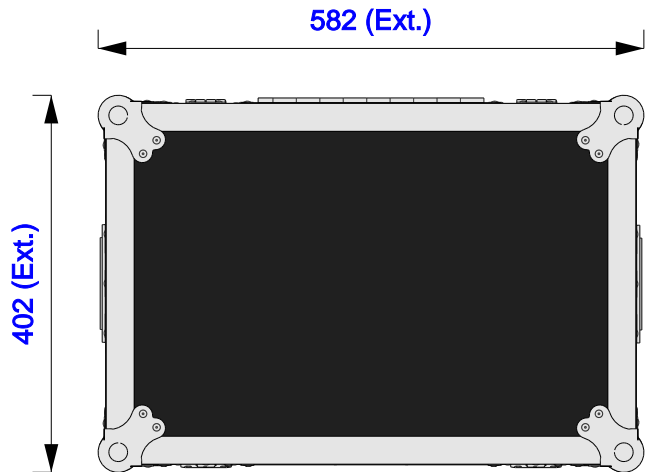

Part No
95844-1

Drawn By
Nick L

Front

Back

Left

Plan

Underside

Left

Part No
95844-1

Drawn By
Nick L

Plan - Base only

ILD lens (0.37:1)
Length: 433mm
Width: 262mm
Height: 150mm

Underside - Lid only