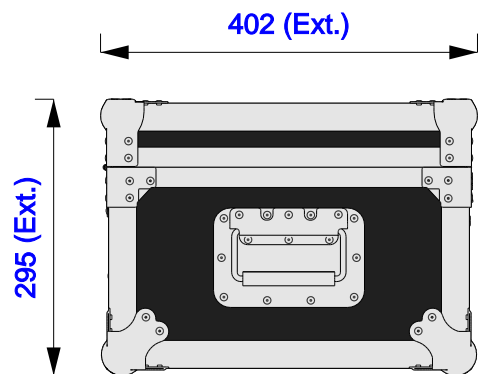

Part No
95844-1

Drawn By
Nick L

Front

Back

Left

Plan

Underside

Left

Part No
95844-1

Drawn By
Nick L

Plan - Base only

ILD lens (0.37:1)
Length: 433mm
Width: 262mm
Height: 150mm

Underside - Lid only