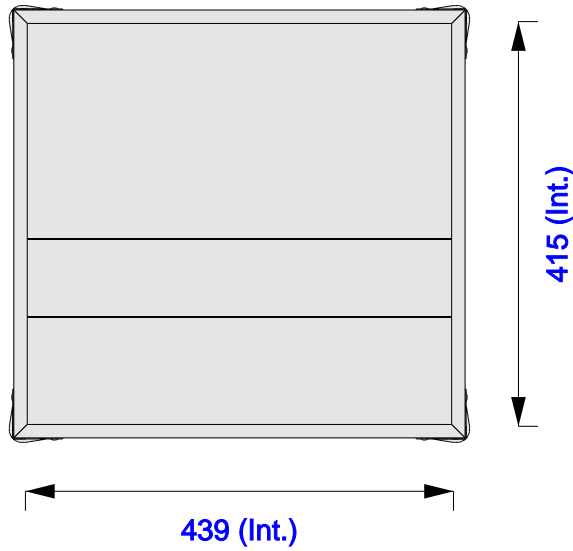

**Right (filtered)**

**Part No**  
95672-1

**Drawn By**  
Andy L

**Plan - Base only**

V-80HD  
Length: 396mm  
Width: 241mm  
Height: 78mm

**Underside - Lid only**

**Plan - Base only**