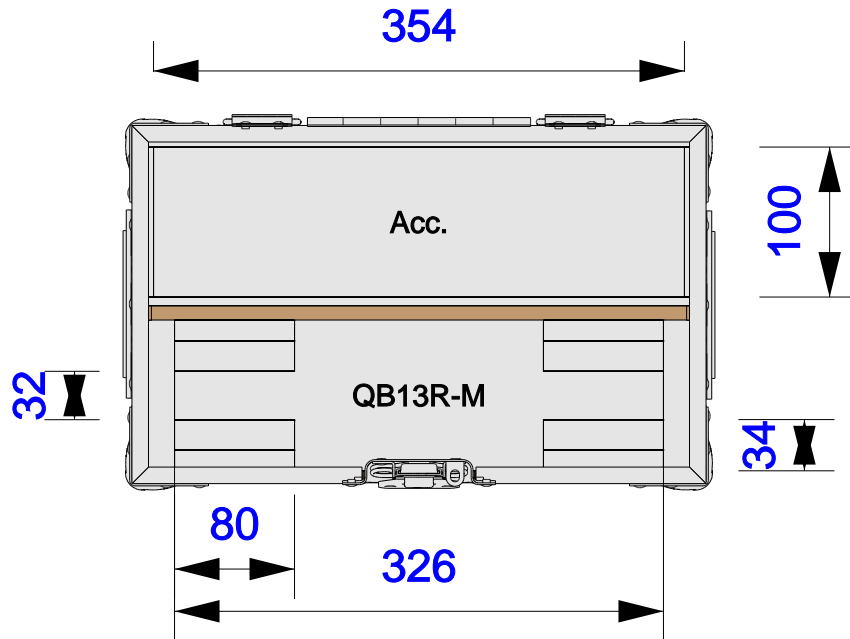

**Part No**  
95554-1

**Drawn By**  
Gerda

**Front**

**Back**

**Left**

**Plan**

**Underside**

**Right**

**Part No**  
95554-1

**Drawn By**  
Gerda

**Plan - Base only**

± 4mm tolerance apply to cavity dimensions

Unless stated otherwise

QB13R-M  
Length: 322mm  
Width: 29mm  
Height: 194mm

**Underside - Lid only**