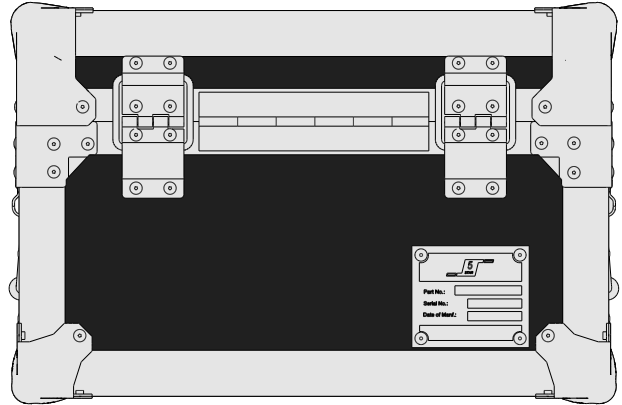

**Part No**  
95554-1

**Drawn By**  
Gerda

**Front**

**Back**

**Left**

**Plan**

**Underside**

**Right**

**Part No**  
95554-1

**Drawn By**  
Gerda

**Plan - Base only**

± 4mm tolerance apply to cavity dimensions

Unless stated otherwise

QB13R-M  
Length: 322mm  
Width: 29mm  
Height: 194mm

**Underside - Lid only**