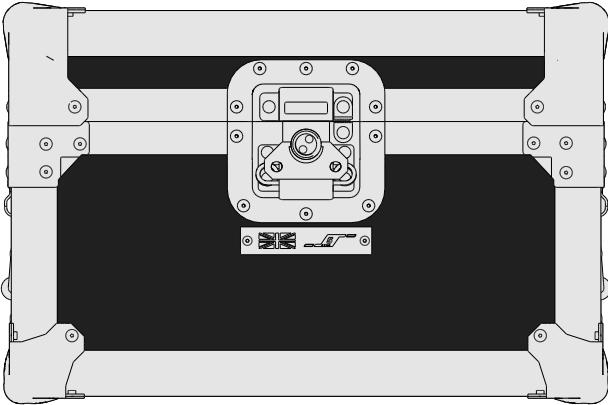

**Part No**  
95554-1

**Drawn By**  
Gerda

**Front**

**Back**

**Left**

**Plan**

**Underside**

**Right**

**Part No**  
95554-1

**Drawn By**  
Gerda

**Plan - Base only**

± 4mm tolerance apply to cavity dimensions

Unless stated otherwise

QB13R-M  
Length: 322mm  
Width: 29mm  
Height: 194mm

**Underside - Lid only**