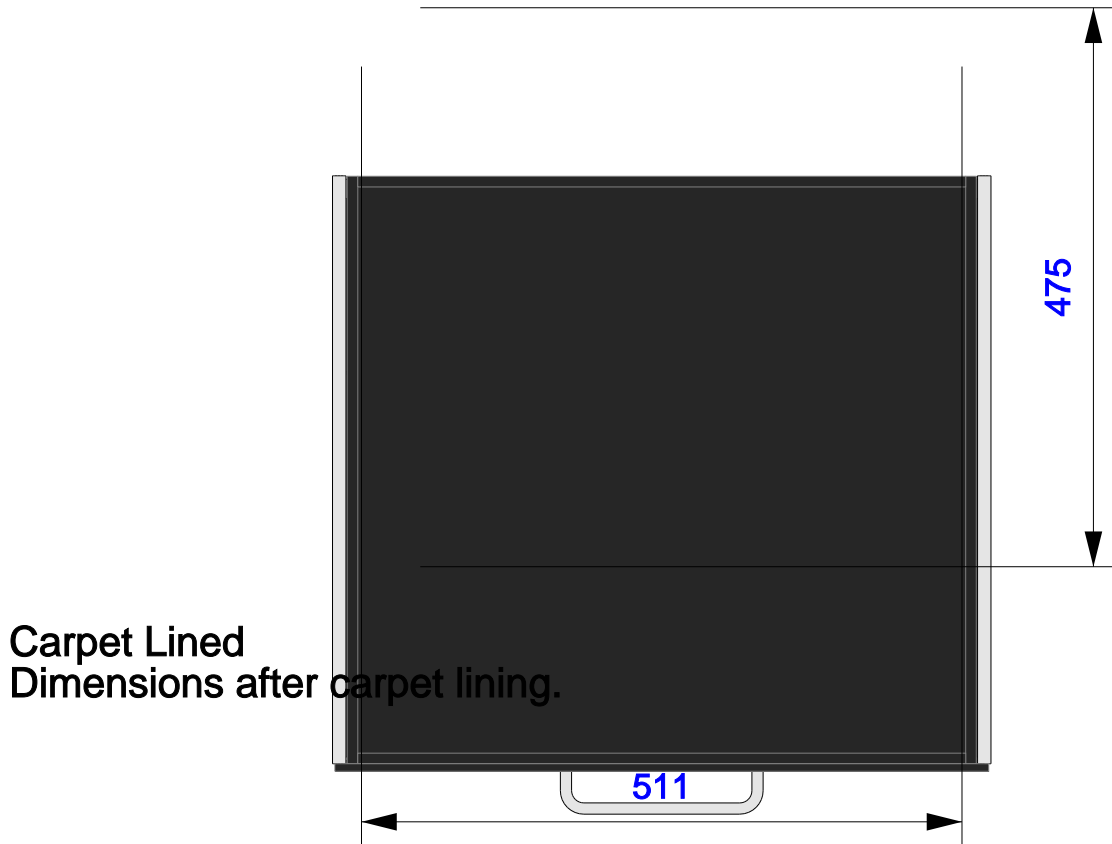

Part No
95134-2

Drawn By
AE

Front

Right

Plan

Underside

Left

Back

Part No
95134-2

Drawn By
AE

Plan - Body only Drawer 8 Only

Plan - Body only Drawer 1, Drawer 2, Drawer 3, Drawer 4, Drawer 5, Drawer 7, Drawer 8 Only

Part No
95134-2

Drawn By
AE

Plan Drawer 6, Drawer 8 Only

Front - Body only

Door Pockets

Part No
95134-2

Drawn By
AE