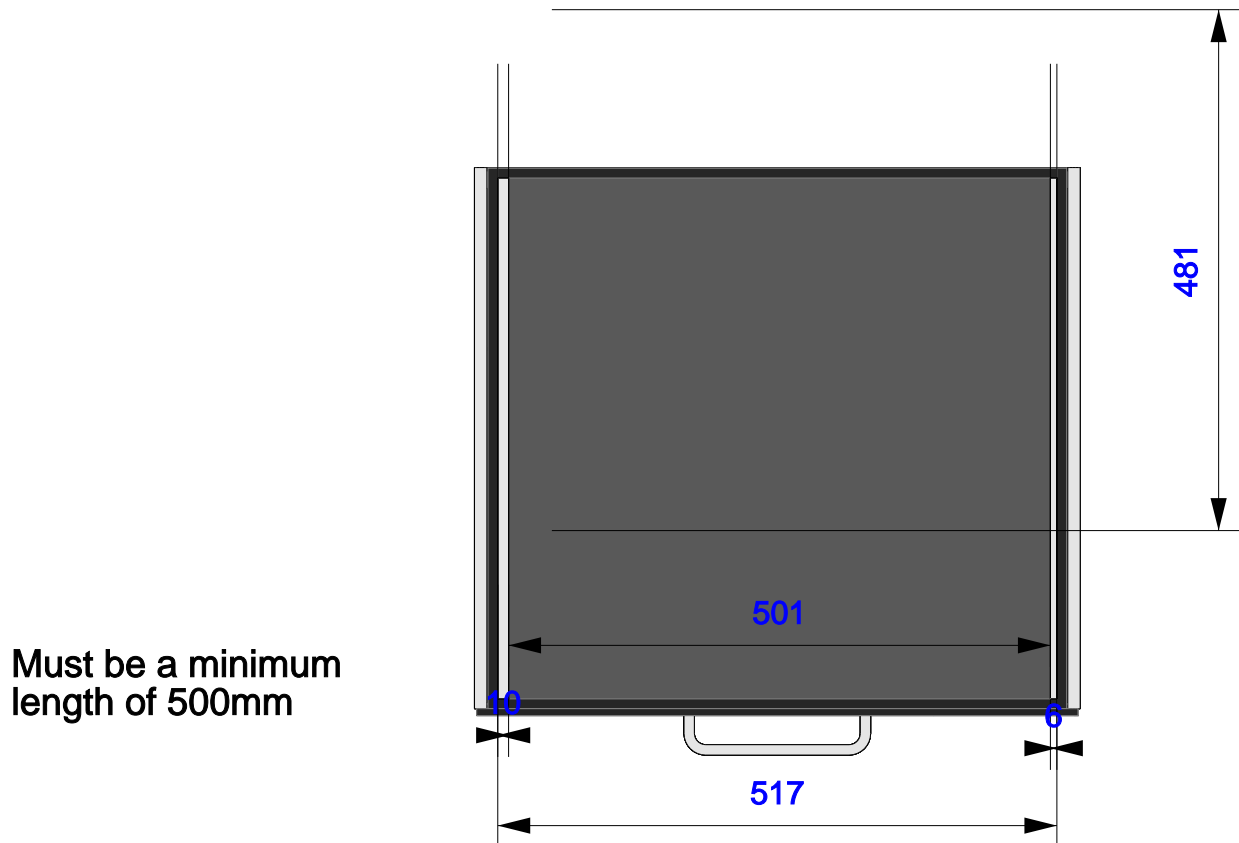

Part No
95134-2

Drawn By
AE

Front

Right

Plan

Underside

Left

Back

Part No
95134-2

Drawn By
AE

Plan - Body only Drawer 8 Only

Plan - Body only Drawer 1, Drawer 2, Drawer 3, Drawer 4, Drawer 5, Drawer 7, Drawer 8 Only

Part No
95134-2

Drawn By
AE

Plan Drawer 6, Drawer 8 Only

Front - Body only

Door Pockets

Part No
95134-2

Drawn By
AE