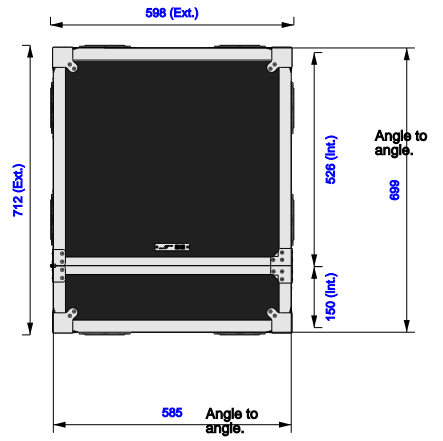

Part No
95134-2

Drawn By
AE

Front

Right

Plan

Underside

Left

Back

Part No
95134-2

Drawn By
AE

Plan - Body only Drawer 8 Only

Plan - Body only Drawer 1, Drawer 2, Drawer 3, Drawer 4, Drawer 5, Drawer 7, Drawer 8 Only

Part No
95134-2

Drawn By
AE

Plan Drawer 6, Drawer 8 Only

Front - Body only

Door Pockets

Part No
95134-2

Drawn By
AE