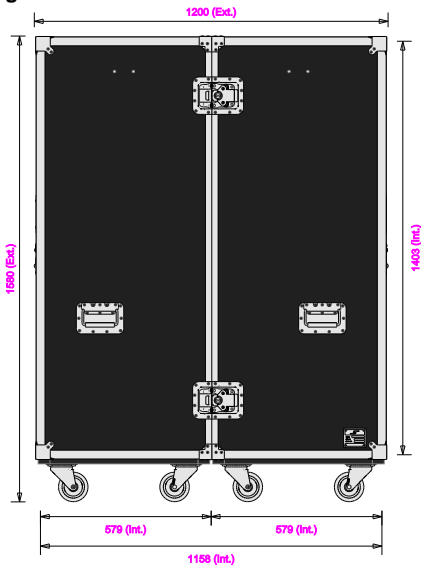

Part No
94405-1

Drawn By
Raivis Bumeistars

Plan

Left

Front & Rear

Right

Underside

Part No
94405-1