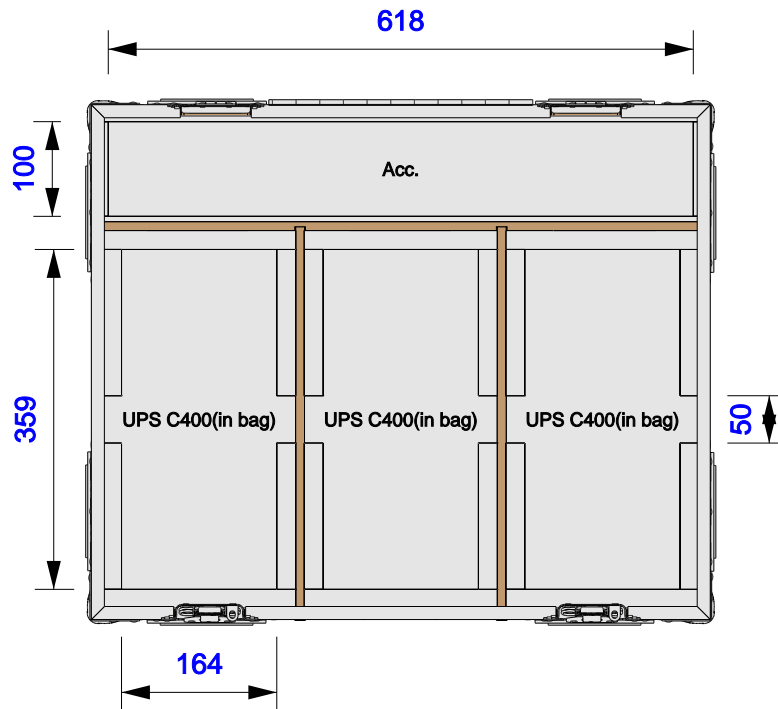

Part No
94337-1

Drawn By
Gerda

Front

Back

Right

Left

Plan

Underside

Part No
94337-1

Drawn By
Gerda

Plan - Base only

UPS C400(in bag)
Length: 160mm
Width: 355mm
Height: 500mm

Underside - Lid only