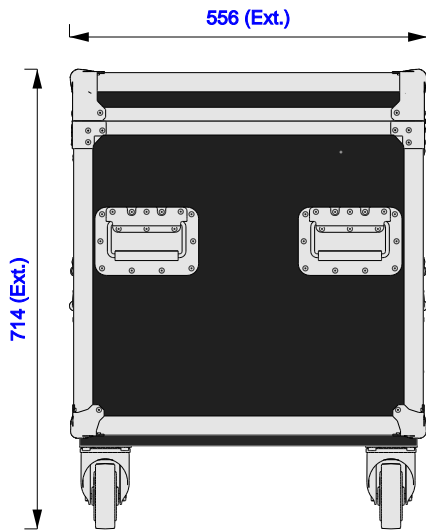

Part No
94337-1

Drawn By
Gerda

Front

Back

Right

Left

Plan

Underside

Part No
94337-1

Drawn By
Gerda

Plan - Base only

UPS C400(in bag)
Length: 160mm
Width: 355mm
Height: 500mm

Underside - Lid only