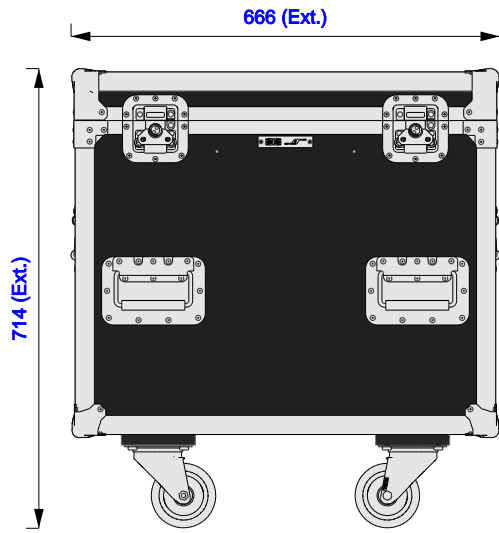

Part No
94337-1

Drawn By
Gerda

Front

Back

Right

Left

Plan

Underside

Part No
94337-1

Drawn By
Gerda

Plan - Base only

UPS C400(in bag)
Length: 160mm
Width: 355mm
Height: 500mm

Underside - Lid only