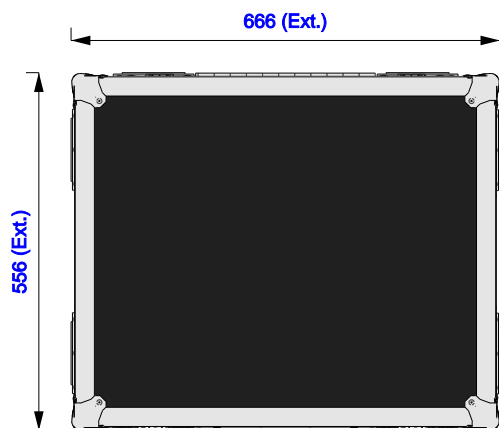

Part No
94337-1

Drawn By
Gerda

Front

Back

Right

Left

Plan

Underside

Part No
94337-1

Drawn By
Gerda

Plan - Base only

UPS C400(in bag)
Length: 160mm
Width: 355mm
Height: 500mm

Underside - Lid only