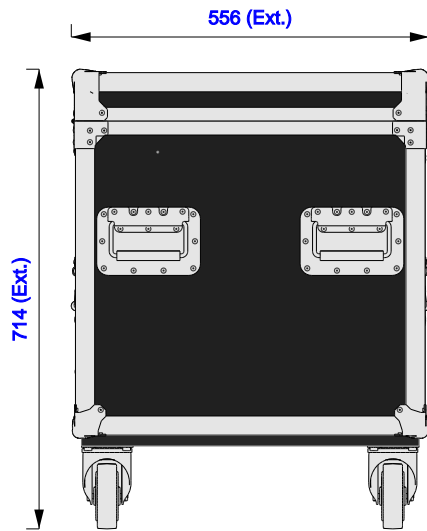

Part No
94337-1

Drawn By
Gerda

Front

Back

Right

Left

Plan

Underside

Part No
94337-1

Drawn By
Gerda

Plan - Base only

UPS C400(in bag)
Length: 160mm
Width: 355mm
Height: 500mm

Underside - Lid only