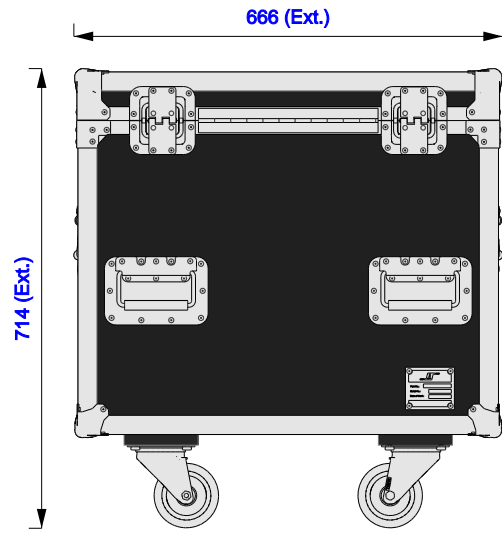

Part No
94337-1

Drawn By
Gerda

Front

Back

Right

Left

Plan

Underside

Part No
94337-1

Drawn By
Gerda

Plan - Base only

UPS C400(in bag)
Length: 160mm
Width: 355mm
Height: 500mm

Underside - Lid only