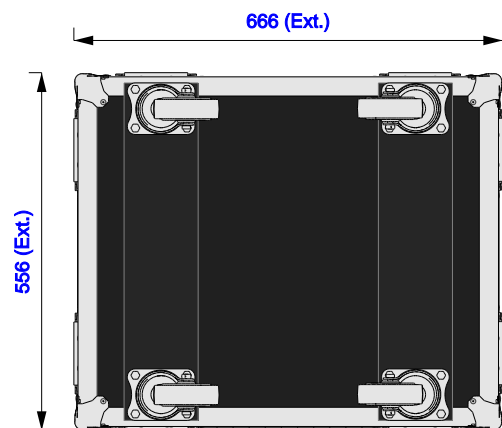

Part No
94337-1

Drawn By
Gerda

Front

Back

Right

Left

Plan

Underside

Part No
94337-1

Drawn By
Gerda

Plan - Base only

UPS C400(in bag)
Length: 160mm
Width: 355mm
Height: 500mm

Underside - Lid only