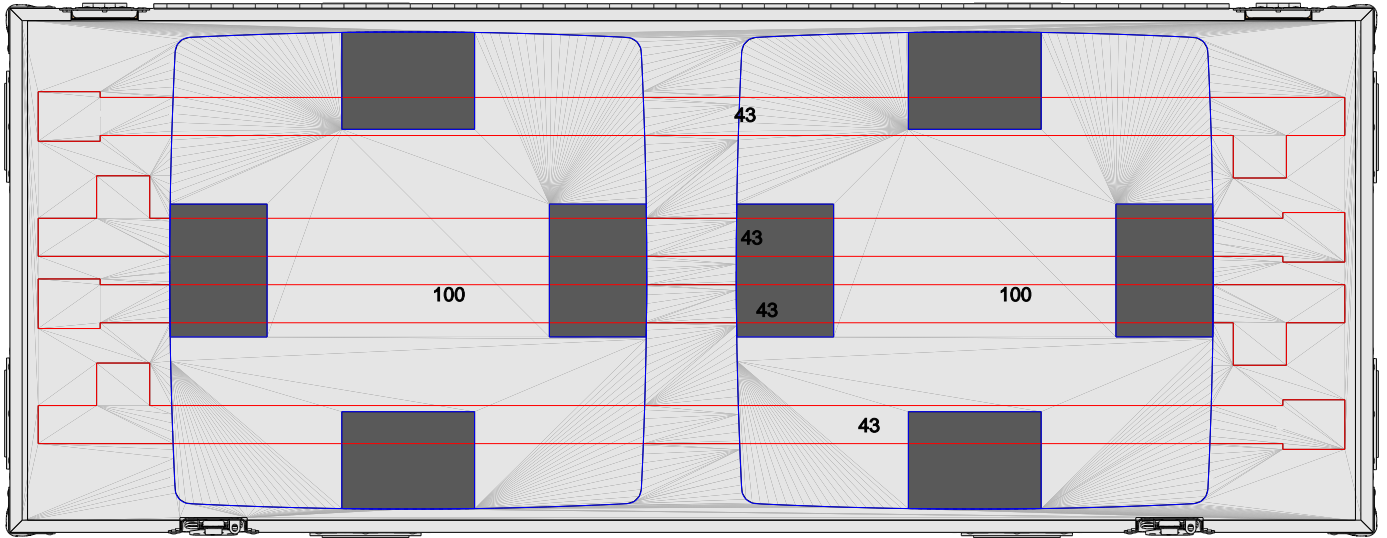

Part No
94233-1

Drawn By
Nick L

Front

Back

Left

Plan

Underside

Right

Part No
94233-1

Drawn By
Nick L

Plan - Base only

Underside - Lid only