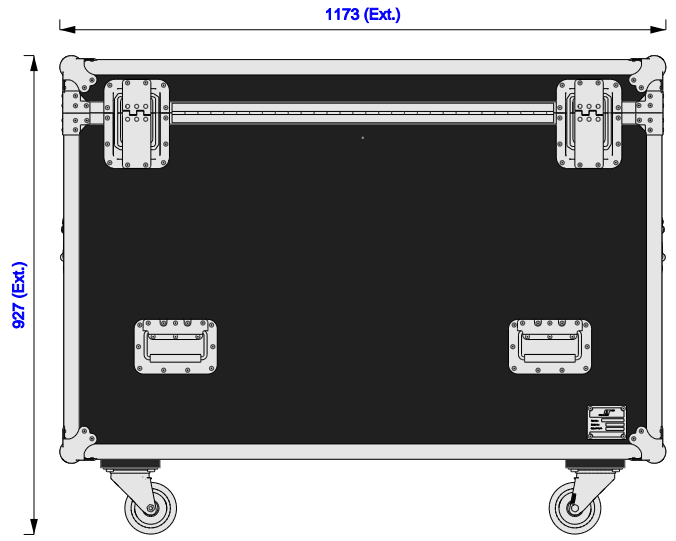

Part No
93360-1

Drawn By
Gerda

Front

Back

Right

Left

Plan

Underside

Part No
93360-1

Drawn By
Gerda

Plan - Base only

Sip insert
Length: 560mm
Width: 560mm
Height: 706mm

Underside - Lid only