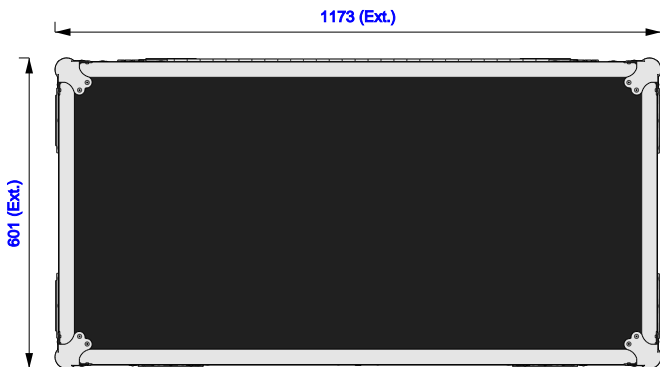

Part No
93360-1

Drawn By
Gerda

Front

Back

Right

Left

Plan

Underside

Part No
93360-1

Drawn By
Gerda

Plan - Base only

Sip insert
Length: 560mm
Width: 560mm
Height: 706mm

Underside - Lid only