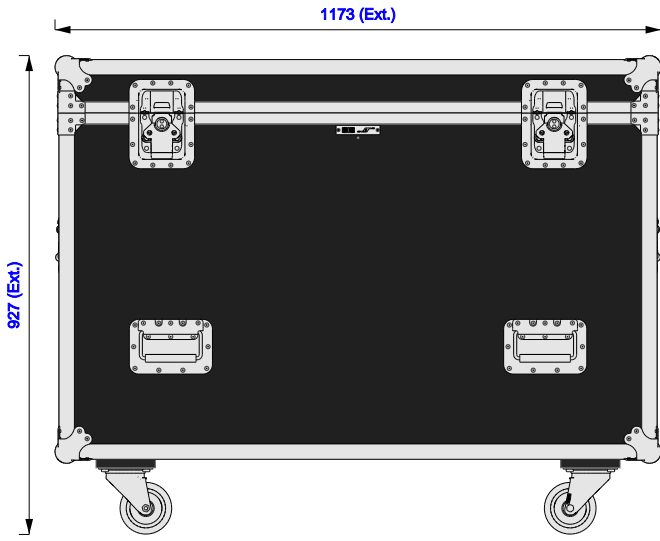

Part No
93360-1

Drawn By
Gerda

Front

Back

Right

Left

Plan

Underside

Part No
93360-1

Drawn By
Gerda

Plan - Base only

Sip insert
Length: 560mm
Width: 560mm
Height: 706mm

Underside - Lid only