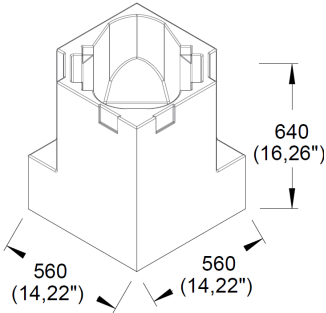

Part No
93360-1

Drawn By
Gerda

Front

Back

Right

Left

Plan

Underside

Part No
93360-1

Drawn By
Gerda

Plan - Base only

Sip insert
Length: 560mm
Width: 560mm
Height: 706mm

Underside - Lid only