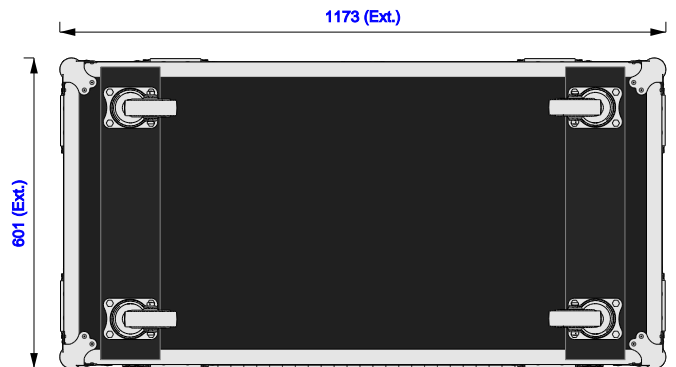

Part No
93360-1

Drawn By
Gerda

Front

Back

Right

Left

Plan

Underside

Part No
93360-1

Drawn By
Gerda

Plan - Base only

Sip insert
Length: 560mm
Width: 560mm
Height: 706mm

Underside - Lid only