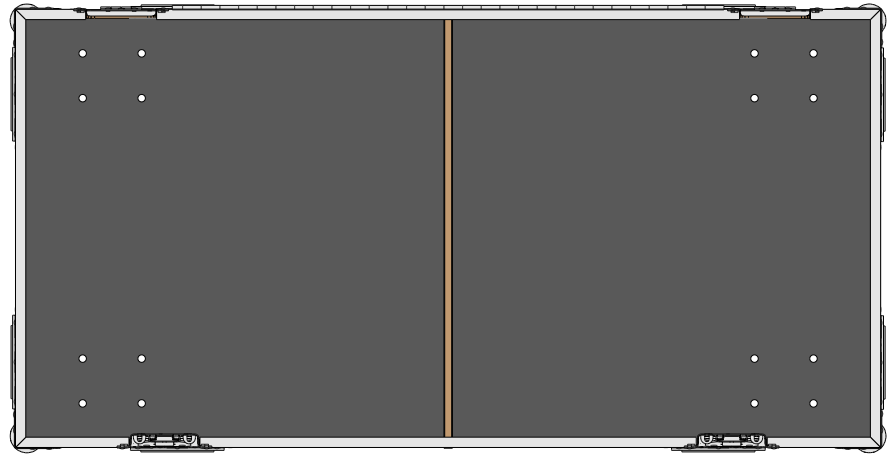

Part No
93360-1

Drawn By
Gerda

Front

Back

Right

Left

Plan

Underside

Part No
93360-1

Drawn By
Gerda

Plan - Base only

Sip insert
Length: 560mm
Width: 560mm
Height: 706mm

Underside - Lid only