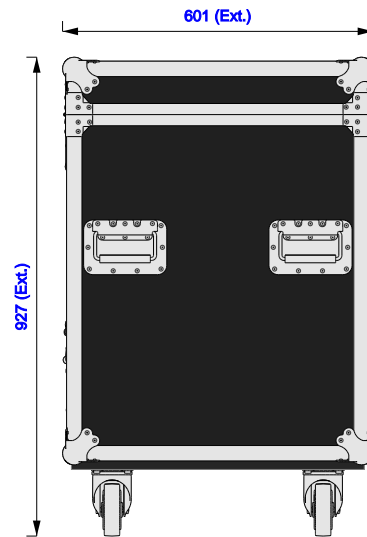

Part No
93360-1

Drawn By
Gerda

Front

Back

Right

Left

Plan

Underside

Part No
93360-1

Drawn By
Gerda

Plan - Base only

Sip insert
Length: 560mm
Width: 560mm
Height: 706mm

Underside - Lid only