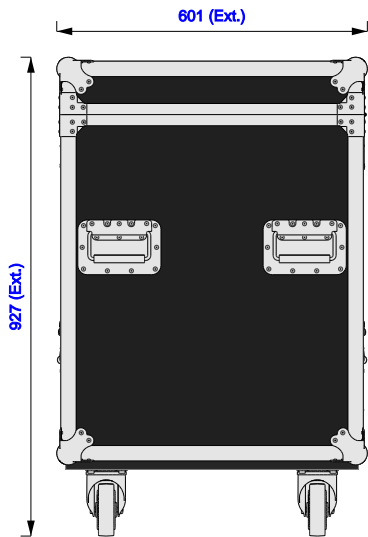

Part No
93360-1

Drawn By
Gerda

Front

Back

Right

Left

Plan

Underside

Part No
93360-1

Drawn By
Gerda

Plan - Base only

Sip insert
Length: 560mm
Width: 560mm
Height: 706mm

Underside - Lid only