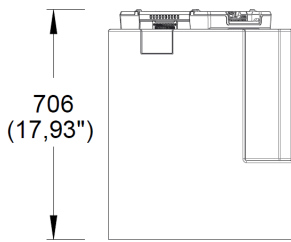

Part No
93360-1

Drawn By
Gerda

Front

Back

Right

Left

Plan

Underside

Part No
93360-1

Drawn By
Gerda

Plan - Base only

Sip insert
Length: 560mm
Width: 560mm
Height: 706mm

Underside - Lid only