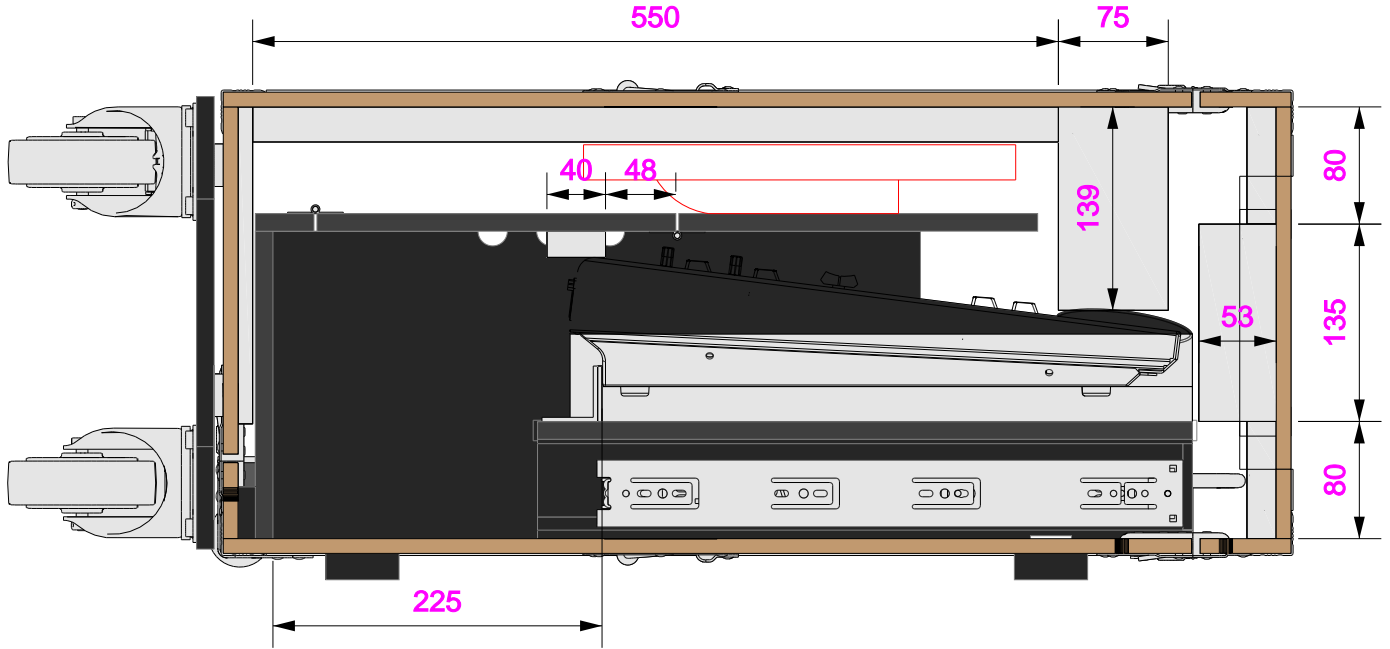

Part No  
93089-1

Drawn By  
Raivis Bumeistars

Plan - Base only

Screen section hidden

**Part No**  
93089-1

**Drawn By**  
Raivis Bumeistas

Left (filtered)

Plan Drawers Only

50mm deep empty drawers

**Part No**  
93089-1

**Drawn By**  
Raivis Bumeistars

**Monitor positions**

**Underside - Lid only**