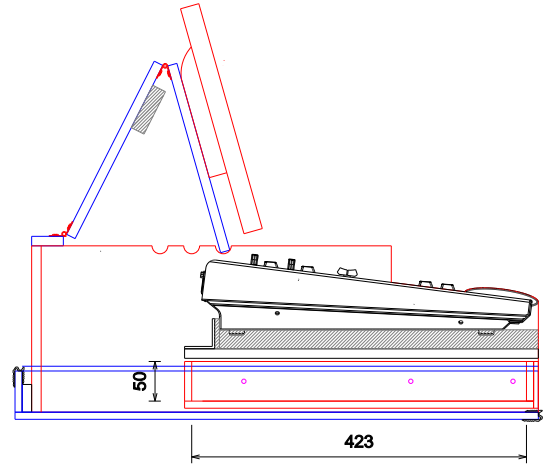

Part No  
93089-1

Drawn By  
Raivis Bumeistars

Plan - Base only

Screen section hidden

**Part No**  
93089-1

**Drawn By**  
Raivis Bumeistas

Left (filtered)

Plan Drawers Only

50mm deep empty drawers

**Part No**  
93089-1

**Drawn By**  
Raivis Bumeistars

**Monitor positions**

**Underside - Lid only**