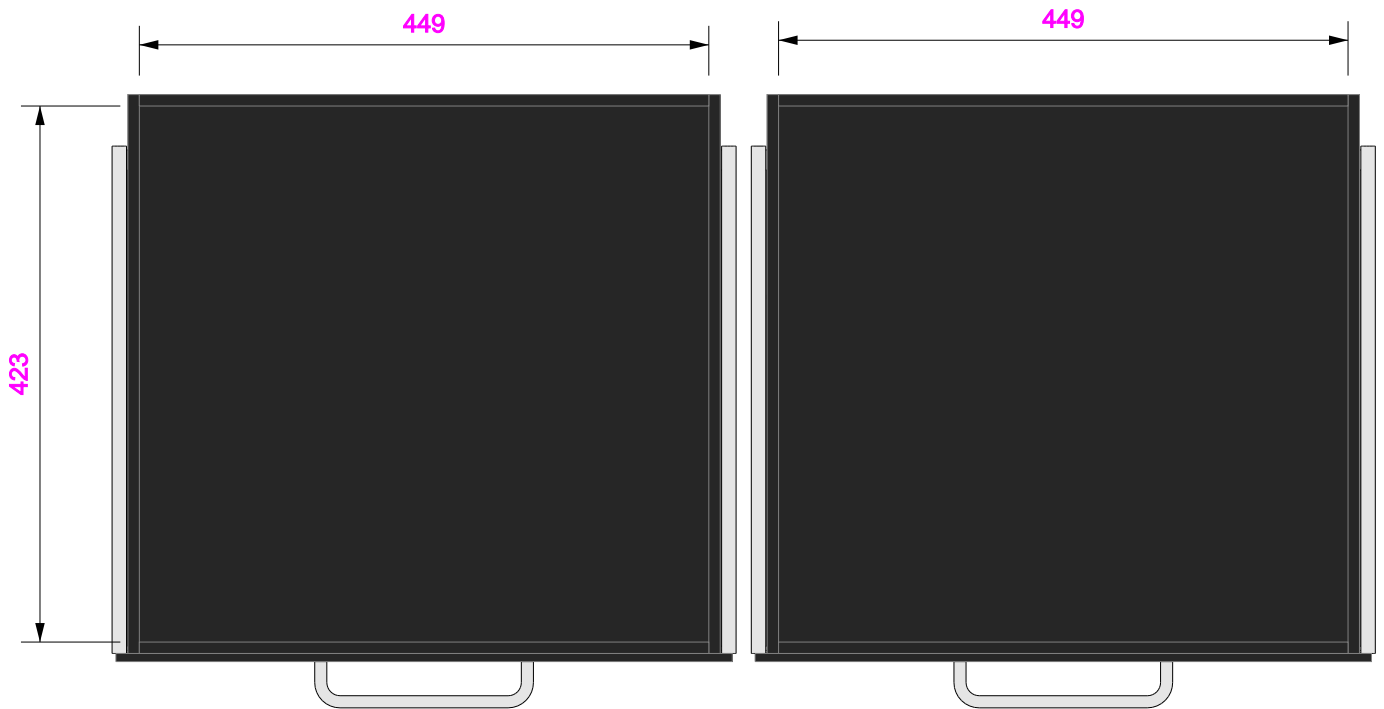

Part No  
93089-1

Drawn By  
Raivis Bumeistars

Plan - Base only

Screen section hidden

**Part No**  
93089-1

**Drawn By**  
Raivis Bumeistas

Left (filtered)

Plan Drawers Only

50mm deep empty drawers

**Part No**  
93089-1

**Drawn By**  
Raivis Bumeistars

**Monitor positions**

**Underside - Lid only**