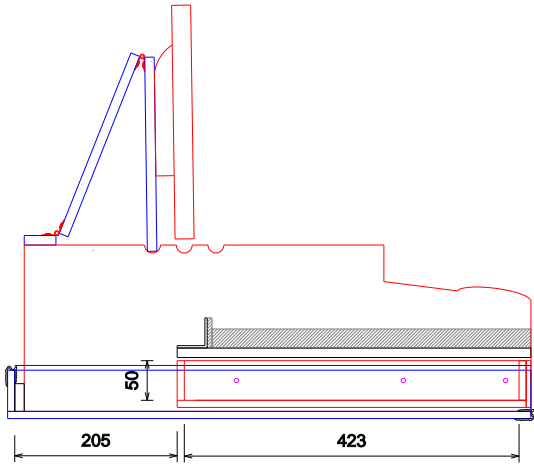

Part No  
93089-1

Drawn By  
Raivis Bumeistars

Plan - Base only

Screen section hidden

**Part No**  
93089-1

**Drawn By**  
Raivis Bumeistas

Left (filtered)

Plan Drawers Only

50mm deep empty drawers

**Part No**  
93089-1

**Drawn By**  
Raivis Bumeistars

**Monitor positions**

**Underside - Lid only**