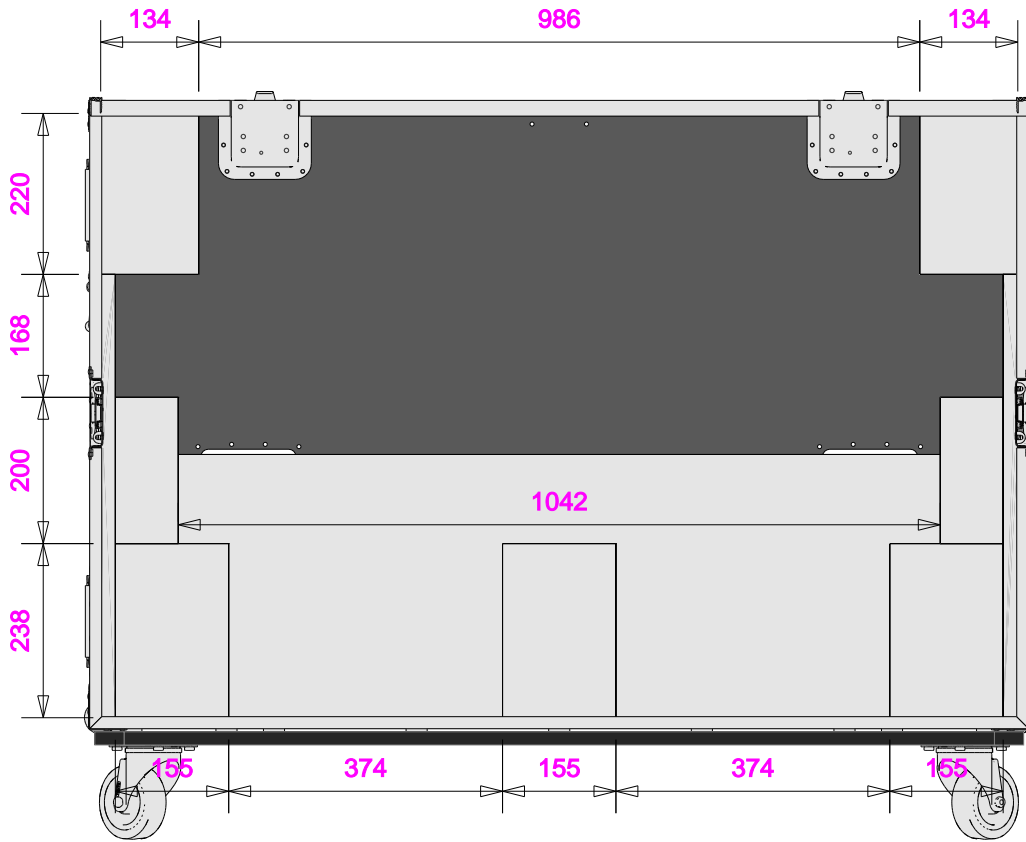

Part No
92796-1

Drawn By
Raivis Bumeistars

Plan - Base only

Right

Part No
92796-1

Drawn By
Raivis Bumeistars

Underside - Lid only

Right (filtered)

Part No
92796-1

Drawn By
Raivis Bumeistars

Plan

Underside

Front

Part No
92796-1

Drawn By
Raivis Bumeistas

Back

Back - Nosecone only