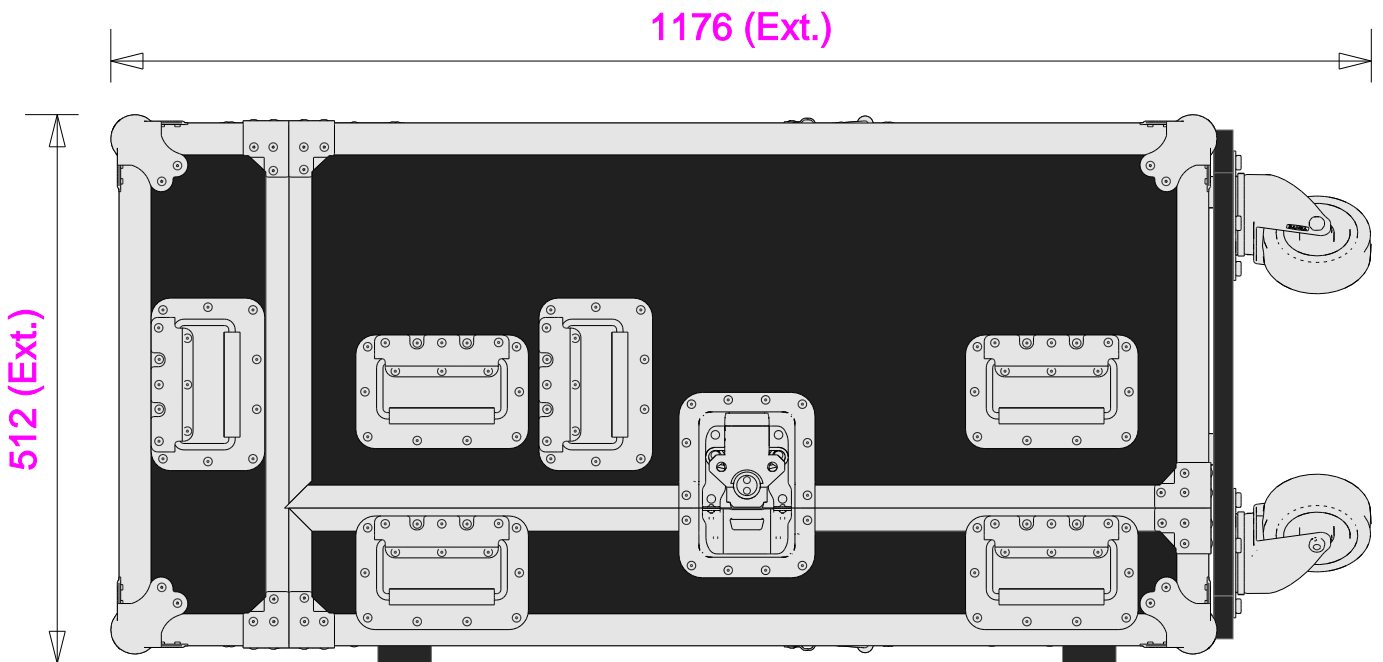

Part No
92796-1

Drawn By
Raivis Bumeistars

Plan - Base only

Right

Part No
92796-1

Drawn By
Raivis Bumeistars

Underside - Lid only

Right (filtered)

Part No
92796-1

Drawn By
Raivis Bumeistars

Plan

Underside

Front

Part No
92796-1

Drawn By
Raivis Bumeistas

Back

Back - Nosecone only