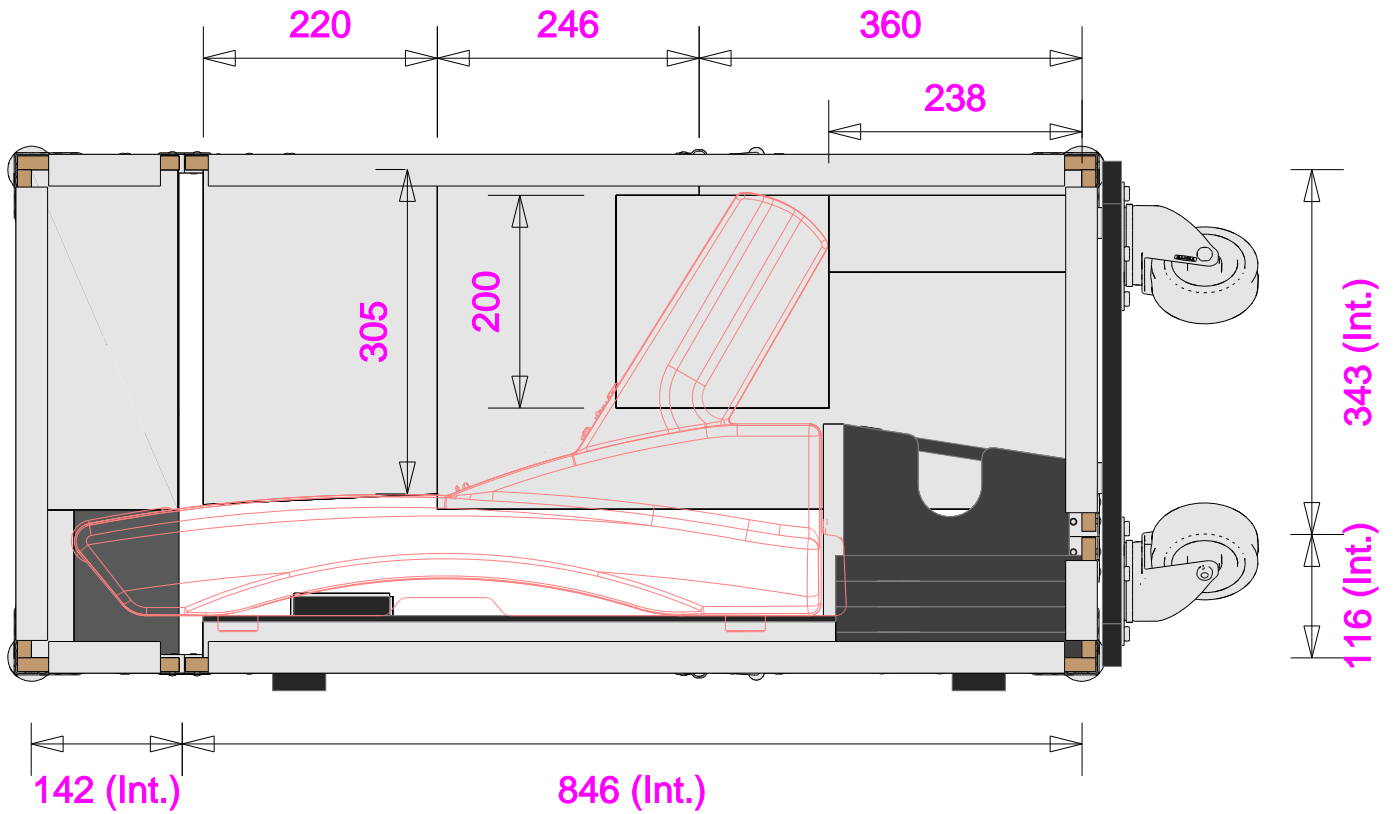

Part No
92796-1

Drawn By
Raivis Bumeistars

Plan - Base only

Right

Part No
92796-1

Drawn By
Raivis Bumeistars

Underside - Lid only

Right (filtered)

Part No
92796-1

Drawn By
Raivis Bumeistars

Plan

Underside

Front

Part No
92796-1

Drawn By
Raivis Bumeistas

Back

Back - Nosecone only