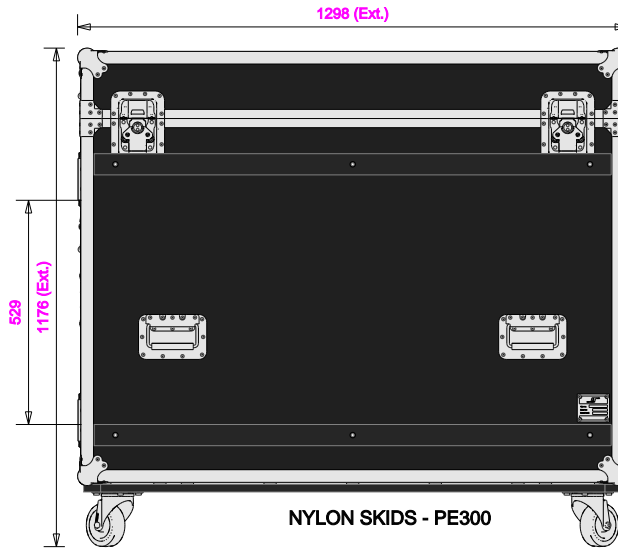

Part No
92796-1

Drawn By
Raivis Bumeistars

Plan - Base only

Right

Part No
92796-1

Drawn By
Raivis Bumeistars

Underside - Lid only

Right (filtered)

Part No
92796-1

Drawn By
Raivis Bumeistars

Plan

Underside

Front

Part No
92796-1

Drawn By
Raivis Bumeistas

Back

Back - Nosecone only