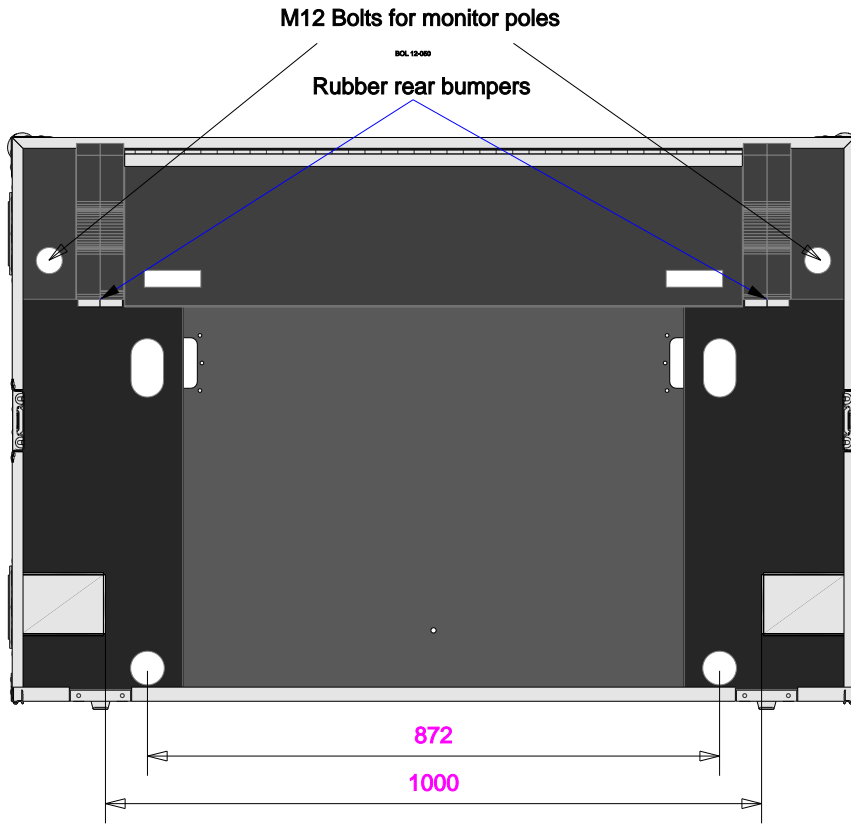

Part No
92796-1

Drawn By
Raivis Bumeistars

Plan - Base only

Right

Part No
92796-1

Drawn By
Raivis Bumeistars

Underside - Lid only

Right (filtered)

Part No
92796-1

Drawn By
Raivis Bumeistars

Plan

Underside

Front

Part No
92796-1

Drawn By
Raivis Bumeistas

Back

Back - Nosecone only