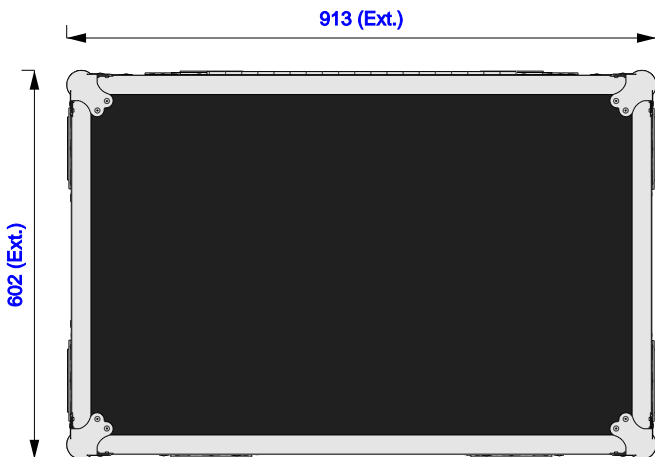

Part No  
91508-1

Drawn By  
Raivis Bumeistars

Front

Back

Right

Left

Plan

Underside

**Part No**  
91508-1

**Drawn By**  
Raivis Bumeistars

**Plan - Base only**

± 2mm tolerance apply to cavity dimensions

Unless stated otherwise

onAir Panel 1 IP  
Length: 560mm  
Width: 145mm  
Height: 435mm

Attachments  
Length: 370mm  
Width: 159mm  
Height: 315mm

Barn doors  
Length: 55mm  
Width: 446mm  
Height: 366mm

**Underside - Lid only**

**Front with OnAir IP 1**

**Part No**  
91508-1

**Drawn By**  
Raivis Bumeistars