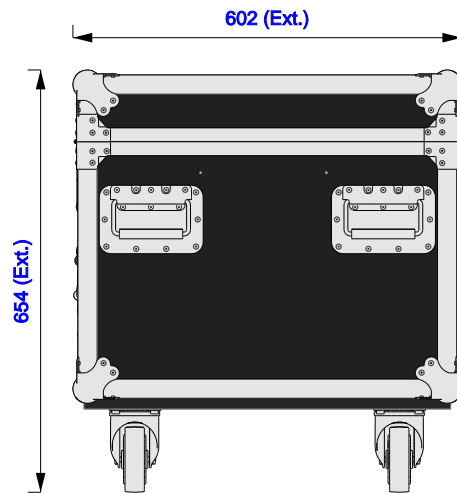

Part No  
91508-1

Drawn By  
Raivis Bumeistars

Front

Back

Right

Left

Plan

Underside

**Part No**  
91508-1

**Drawn By**  
Raivis Bumeistars

**Plan - Base only**

± 2mm tolerance apply to cavity dimensions

Unless stated otherwise

onAir Panel 1 IP  
Length: 560mm  
Width: 145mm  
Height: 435mm

Attachments  
Length: 370mm  
Width: 159mm  
Height: 315mm

Barn doors  
Length: 55mm  
Width: 446mm  
Height: 366mm

**Underside - Lid only**

**Front with OnAir IP 1**

**Part No**  
91508-1

**Drawn By**  
Raivis Bumeistars