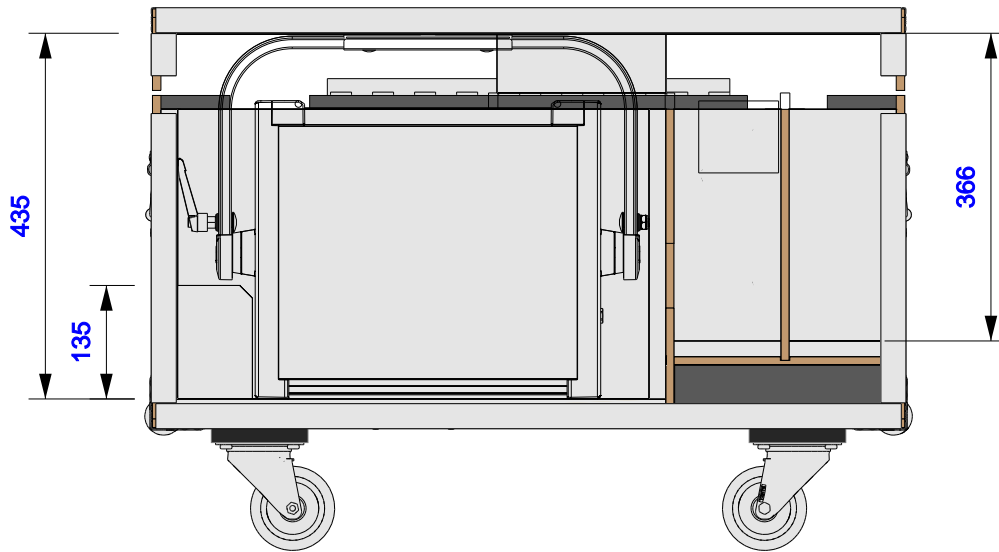

**Part No**  
91508-1

**Drawn By**  
Raivis Bumeistars

**Plan - Base only**

± 2mm tolerance apply to cavity dimensions

Unless stated otherwise

onAir Panel 1 IP  
Length: 560mm  
Width: 145mm  
Height: 435mm

Attachments  
Length: 370mm  
Width: 159mm  
Height: 315mm

Barn doors  
Length: 55mm  
Width: 446mm  
Height: 366mm

**Underside - Lid only**

**Front with OnAir IP 1**

**Part No**  
91508-1

**Drawn By**  
Raivis Bumeistars