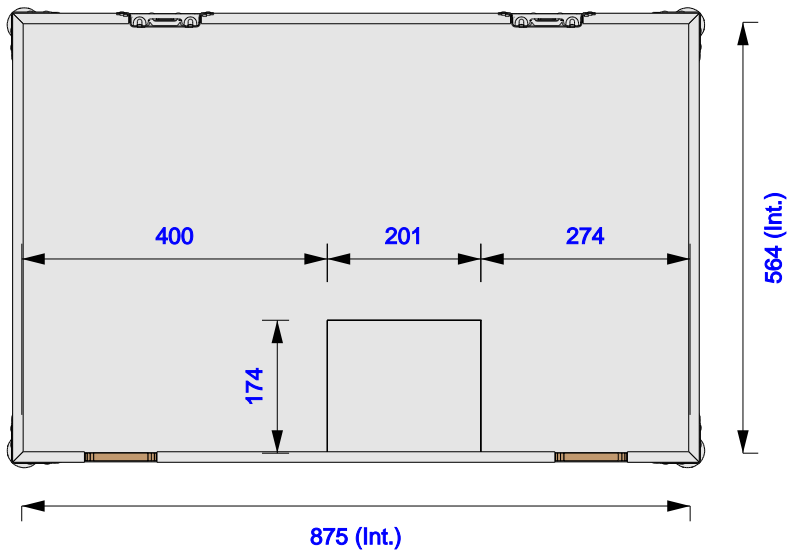

**Part No**  
91508-1

**Drawn By**  
Raivis Bumeistars

**Plan - Base only**

± 2mm tolerance apply to cavity dimensions

Unless stated otherwise

onAir Panel 1 IP  
Length: 560mm  
Width: 145mm  
Height: 435mm

Attachments  
Length: 370mm  
Width: 159mm  
Height: 315mm

Barn doors  
Length: 55mm  
Width: 446mm  
Height: 366mm

**Underside - Lid only**

**Front with OnAir IP 1**

**Part No**  
91508-1

**Drawn By**  
Raivis Bumeistars