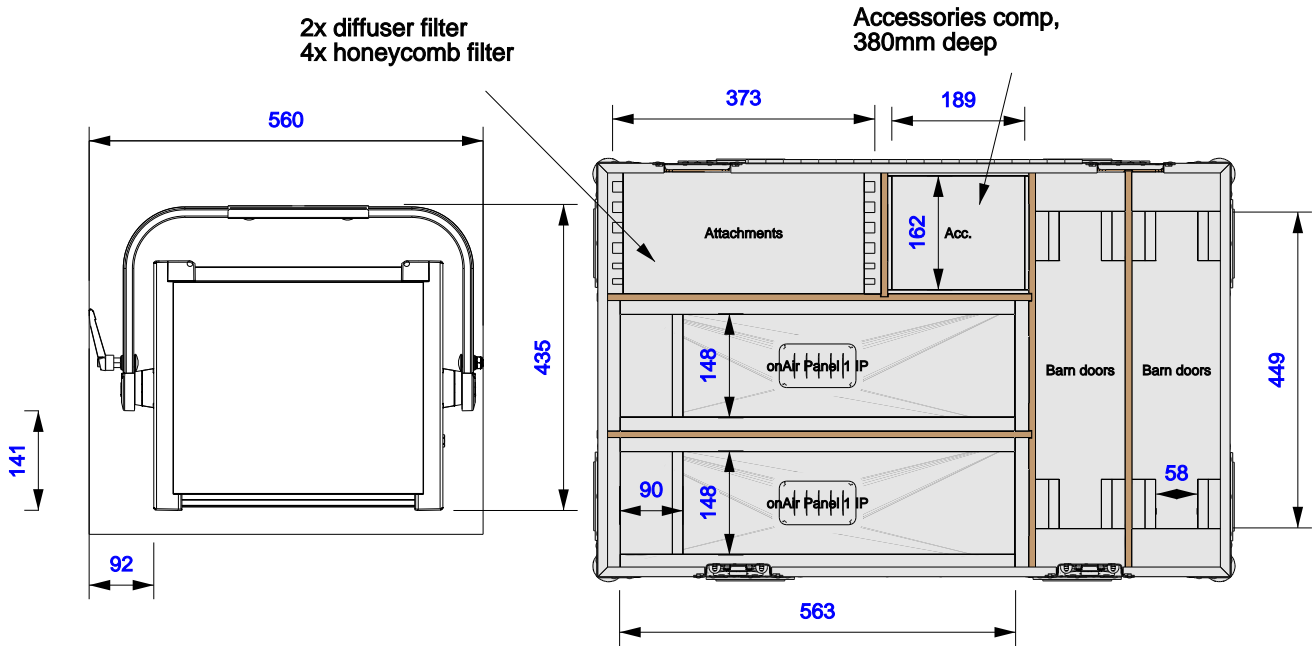

Part No  
91508-1

Drawn By  
Raivis Bumeistars

Front

Back

Right

Left

Plan

Underside

**Part No**  
91508-1

**Drawn By**  
Raivis Bumeistars

**Plan - Base only**

± 2mm tolerance apply to cavity dimensions

Unless stated otherwise

onAir Panel 1 IP  
Length: 560mm  
Width: 145mm  
Height: 435mm

Attachments  
Length: 370mm  
Width: 159mm  
Height: 315mm

Barn doors  
Length: 55mm  
Width: 446mm  
Height: 366mm

**Underside - Lid only**

**Front with OnAir IP 1**

**Part No**  
91508-1

**Drawn By**  
Raivis Bumeistars