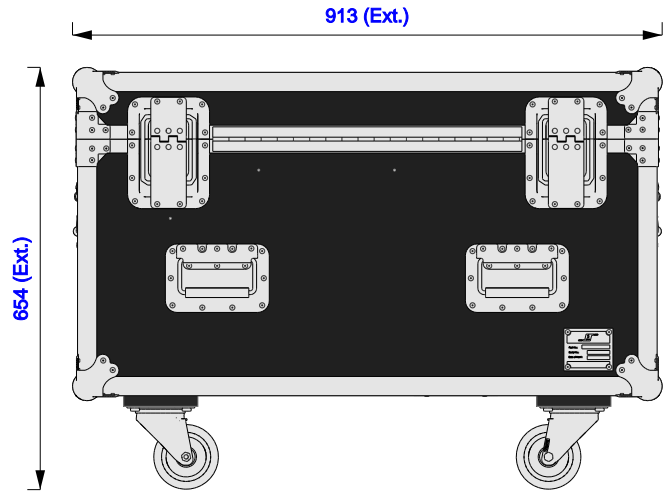

Part No  
91508-1

Drawn By  
Raivis Bumeistars

Front

Back

Right

Left

Plan

Underside

**Part No**  
91508-1

**Drawn By**  
Raivis Bumeistars

**Plan - Base only**

± 2mm tolerance apply to cavity dimensions

Unless stated otherwise

onAir Panel 1 IP  
Length: 560mm  
Width: 145mm  
Height: 435mm

Attachments  
Length: 370mm  
Width: 159mm  
Height: 315mm

Barn doors  
Length: 55mm  
Width: 446mm  
Height: 366mm

**Underside - Lid only**

**Front with OnAir IP 1**

**Part No**  
91508-1

**Drawn By**  
Raivis Bumeistars