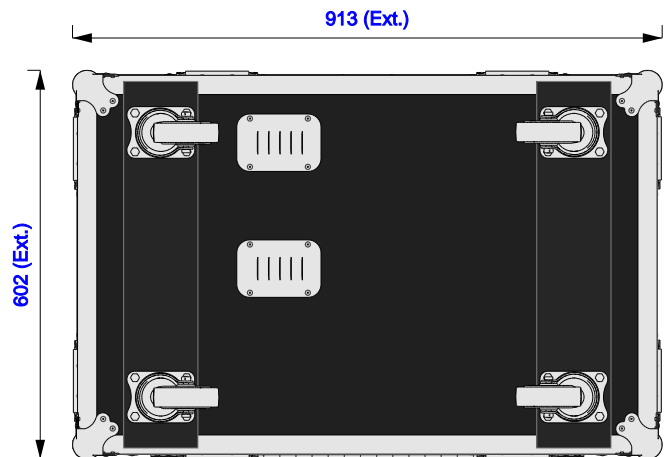

Part No  
91508-1

Drawn By  
Raivis Bumeistars

Front

Back

Right

Left

Plan

Underside

**Part No**  
91508-1

**Drawn By**  
Raivis Bumeistars

**Plan - Base only**

± 2mm tolerance apply to cavity dimensions

Unless stated otherwise

onAir Panel 1 IP  
Length: 560mm  
Width: 145mm  
Height: 435mm

Attachments  
Length: 370mm  
Width: 159mm  
Height: 315mm

Barn doors  
Length: 55mm  
Width: 446mm  
Height: 366mm

**Underside - Lid only**

**Front with OnAir IP 1**

**Part No**  
91508-1

**Drawn By**  
Raivis Bumeistars