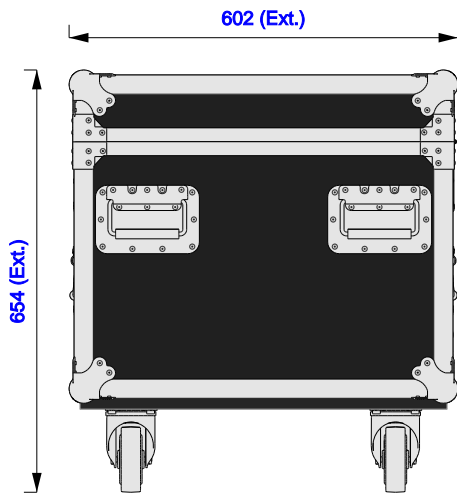

Part No  
91508-1

Drawn By  
Raivis Bumeistars

Front

Back

Right

Left

Plan

Underside

**Part No**  
91508-1

**Drawn By**  
Raivis Bumeistars

**Plan - Base only**

± 2mm tolerance apply to cavity dimensions

Unless stated otherwise

onAir Panel 1 IP  
Length: 560mm  
Width: 145mm  
Height: 435mm

Attachments  
Length: 370mm  
Width: 159mm  
Height: 315mm

Barn doors  
Length: 55mm  
Width: 446mm  
Height: 366mm

**Underside - Lid only**

**Front with OnAir IP 1**

**Part No**  
91508-1

**Drawn By**  
Raivis Bumeistars