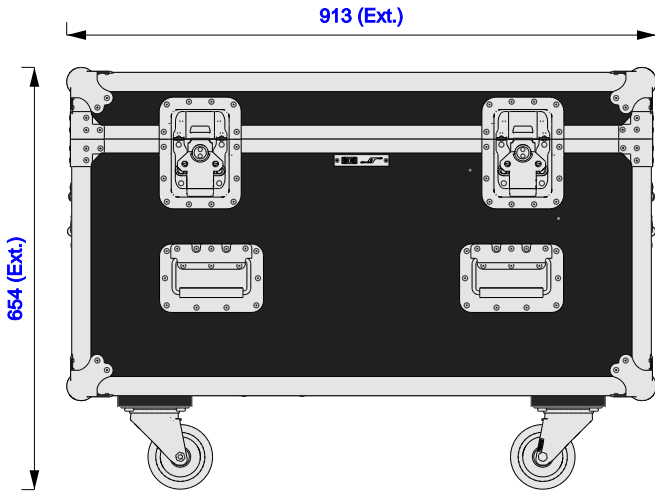

Part No  
91508-1

Drawn By  
Raivis Bumeistars

Front

Back

Right

Left

Plan

Underside

**Part No**  
91508-1

**Drawn By**  
Raivis Bumeistars

**Plan - Base only**

± 2mm tolerance apply to cavity dimensions

Unless stated otherwise

onAir Panel 1 IP  
Length: 560mm  
Width: 145mm  
Height: 435mm

Attachments  
Length: 370mm  
Width: 159mm  
Height: 315mm

Barn doors  
Length: 55mm  
Width: 446mm  
Height: 366mm

**Underside - Lid only**

**Front with OnAir IP 1**

**Part No**  
91508-1

**Drawn By**  
Raivis Bumeistars