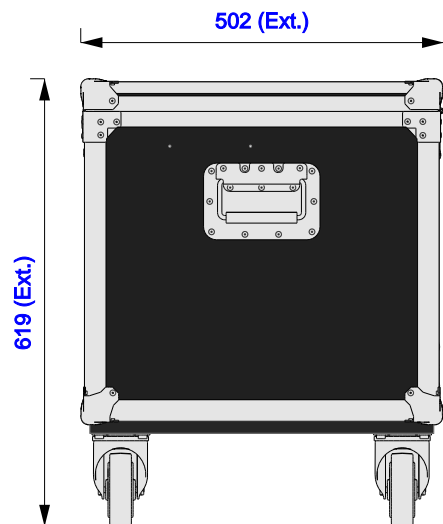

Part No  
84731-1

Drawn By  
Daniel Green

Front

Back

Left

Plan

Underside

Right

**Part No**  
84731-1

**Drawn By**  
Daniel Green

**Plan - Base only**

± 2mm tolerance apply to cavity dimensions

Unless stated otherwise

Prolite B2791HSU  
Length: 614mm  
Width: 54mm  
Height: 371mm

Prolite B2791HSU  
Length: 614mm  
Width: 54mm  
Height: 371mm

**Underside - Lid only**