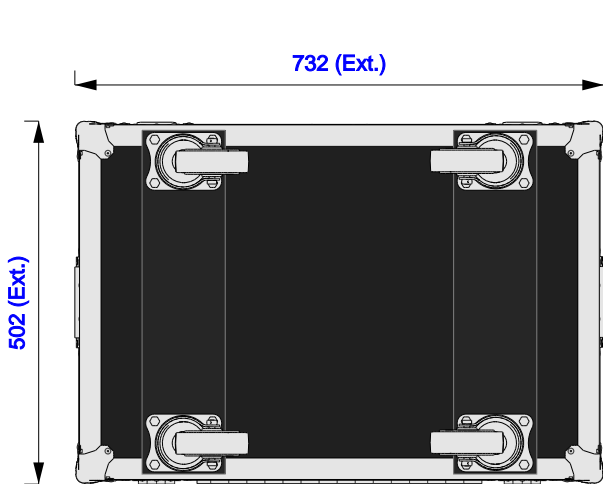

Part No  
84731-1

Drawn By  
Daniel Green

Front

Back

Left

Plan

Underside

Right

**Part No**  
84731-1

**Drawn By**  
Daniel Green

**Plan - Base only**

± 2mm tolerance apply to cavity dimensions

Unless stated otherwise

Prolite B2791HSU  
Length: 614mm  
Width: 54mm  
Height: 371mm

Prolite B2791HSU  
Length: 614mm  
Width: 54mm  
Height: 371mm

**Underside - Lid only**