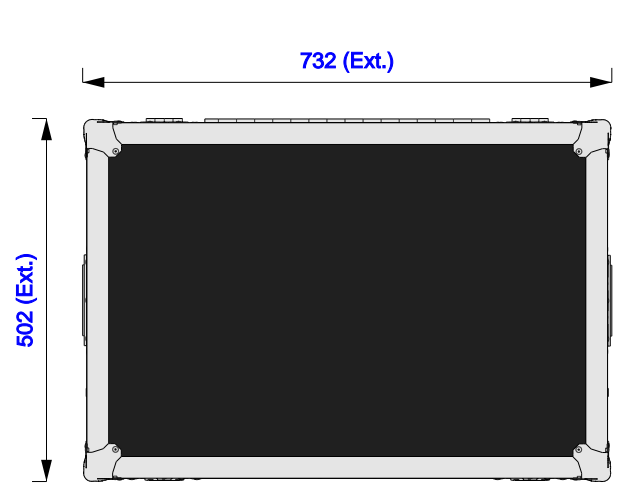

Part No  
84731-1

Drawn By  
Daniel Green

Front

Back

Left

Plan

Underside

Right

**Part No**  
84731-1

**Drawn By**  
Daniel Green

**Plan - Base only**

± 2mm tolerance apply to cavity dimensions

Unless stated otherwise

Prolite B2791HSU  
Length: 614mm  
Width: 54mm  
Height: 371mm

Prolite B2791HSU  
Length: 614mm  
Width: 54mm  
Height: 371mm

**Underside - Lid only**