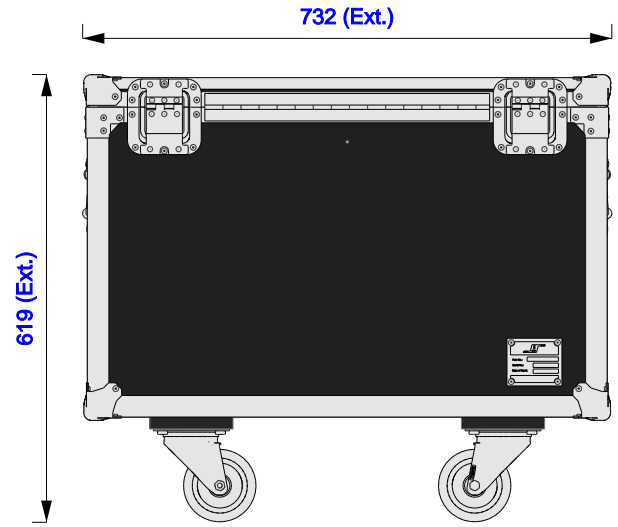

Part No  
84731-1

Drawn By  
Daniel Green

Front

Back

Left

Plan

Underside

Right

**Part No**  
84731-1

**Drawn By**  
Daniel Green

**Plan - Base only**

± 2mm tolerance apply to cavity dimensions

Unless stated otherwise

Prolite B2791HSU  
Length: 614mm  
Width: 54mm  
Height: 371mm

Prolite B2791HSU  
Length: 614mm  
Width: 54mm  
Height: 371mm

**Underside - Lid only**