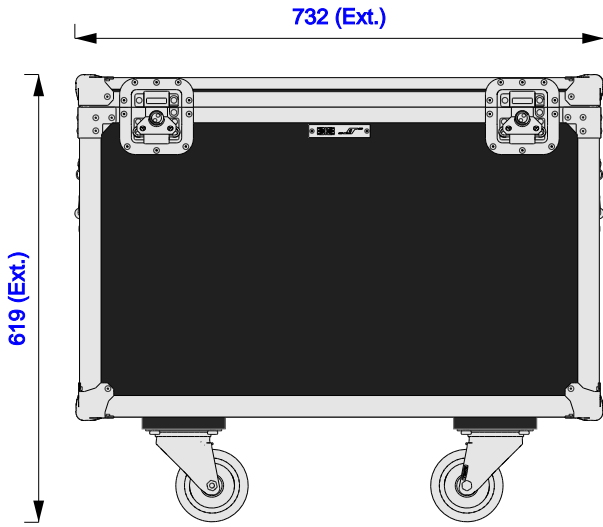

Part No  
84731-1

Drawn By  
Daniel Green

Front

Back

Left

Plan

Underside

Right

**Part No**  
84731-1

**Drawn By**  
Daniel Green

**Plan - Base only**

± 2mm tolerance apply to cavity dimensions

Unless stated otherwise

Prolite B2791HSU  
Length: 614mm  
Width: 54mm  
Height: 371mm

Prolite B2791HSU  
Length: 614mm  
Width: 54mm  
Height: 371mm

**Underside - Lid only**