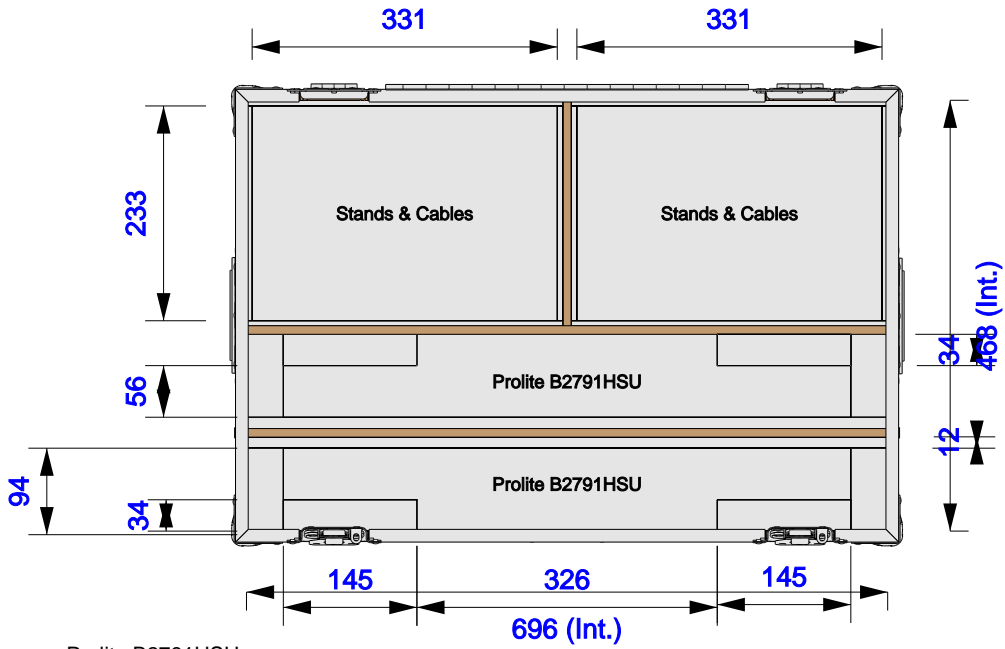

Part No  
84731-1

Drawn By  
Daniel Green

Front

Back

Left

Plan

Underside

Right

**Part No**  
84731-1

**Drawn By**  
Daniel Green

**Plan - Base only**

± 2mm tolerance apply to cavity dimensions

Unless stated otherwise

Prolite B2791HSU  
Length: 614mm  
Width: 54mm  
Height: 371mm

Prolite B2791HSU  
Length: 614mm  
Width: 54mm  
Height: 371mm

**Underside - Lid only**