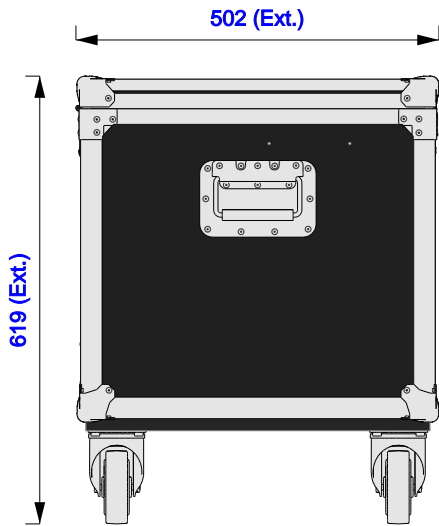

Part No  
84731-1

Drawn By  
Daniel Green

Front

Back

Left

Plan

Underside

Right

**Part No**  
84731-1

**Drawn By**  
Daniel Green

**Plan - Base only**

± 2mm tolerance apply to cavity dimensions

Unless stated otherwise

Prolite B2791HSU  
Length: 614mm  
Width: 54mm  
Height: 371mm

Prolite B2791HSU  
Length: 614mm  
Width: 54mm  
Height: 371mm

**Underside - Lid only**