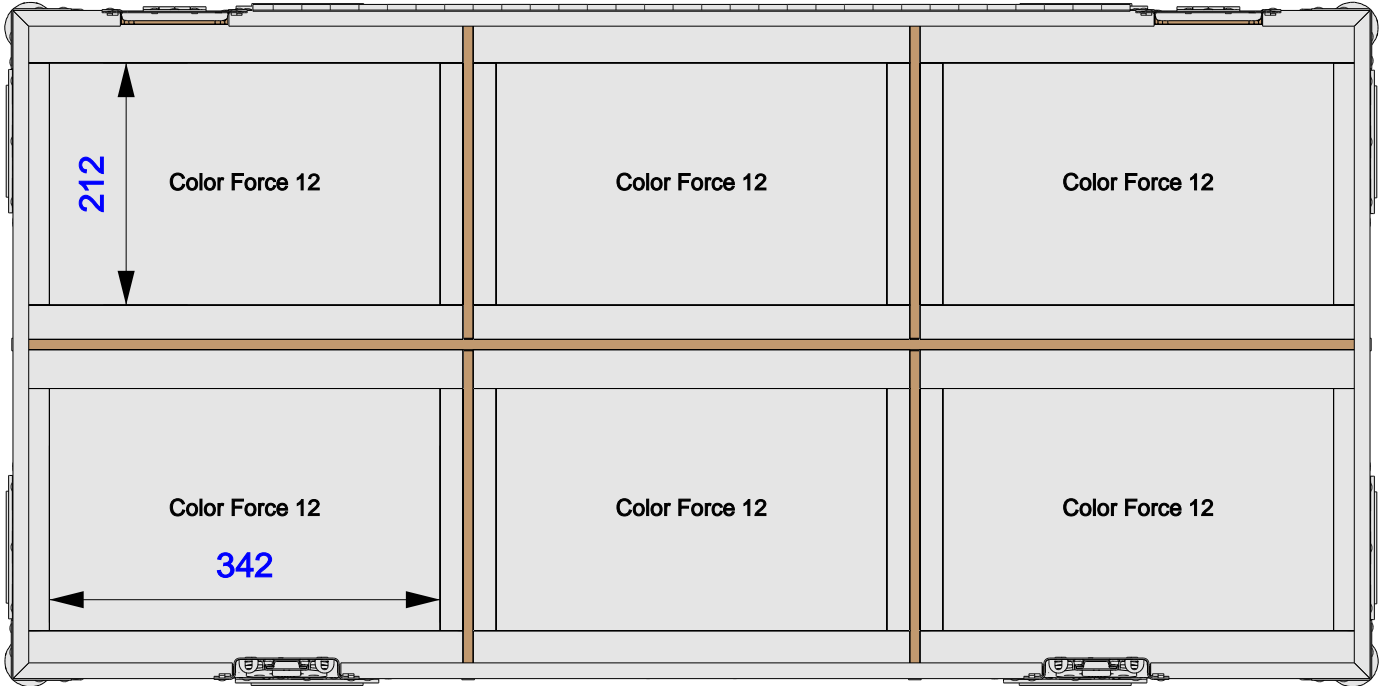

Part No
80501-1

Drawn By
Nick L

Front

Back

Right

Left

Plan

Underside

Part No
80501-1

Drawn By
Nick L

Plan - Base only

Color Force 12
Length: 340mm
Width: 210mm
Height: 250mm

Extra Height
Hook Clamp
120mm

Underside - Lid only