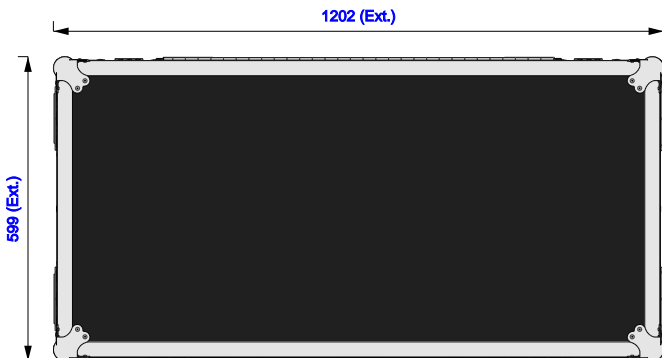

Part No
80501-1

Drawn By
Nick L

Front

Back

Right

Left

Plan

Underside

Part No
80501-1

Drawn By
Nick L

Plan - Base only

Color Force 12
Length: 340mm
Width: 210mm
Height: 250mm

Extra Height
Hook Clamp
120mm

Underside - Lid only