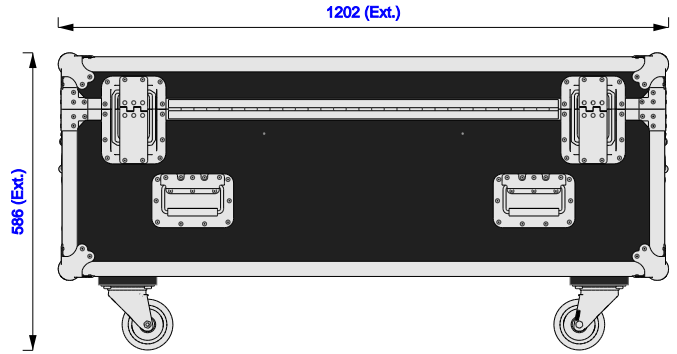

Part No
80501-1

Drawn By
Nick L

Front

Back

Right

Left

Plan

Underside

Part No
80501-1

Drawn By
Nick L

Plan - Base only

Color Force 12
Length: 340mm
Width: 210mm
Height: 250mm

Extra Height
Hook Clamp
120mm

Underside - Lid only