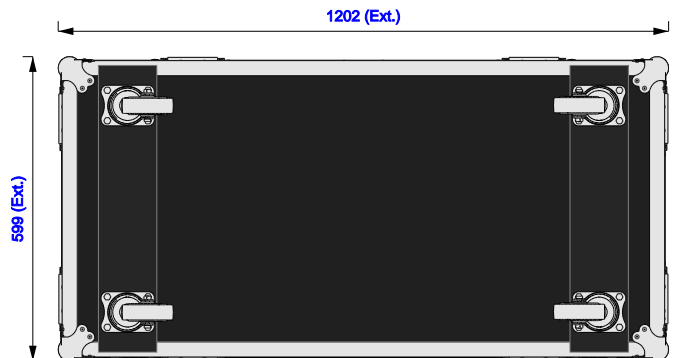

Part No
80501-1

Drawn By
Nick L

Front

Back

Right

Left

Plan

Underside

Part No
80501-1

Drawn By
Nick L

Plan - Base only

Color Force 12
Length: 340mm
Width: 210mm
Height: 250mm

Extra Height
Hook Clamp
120mm

Underside - Lid only