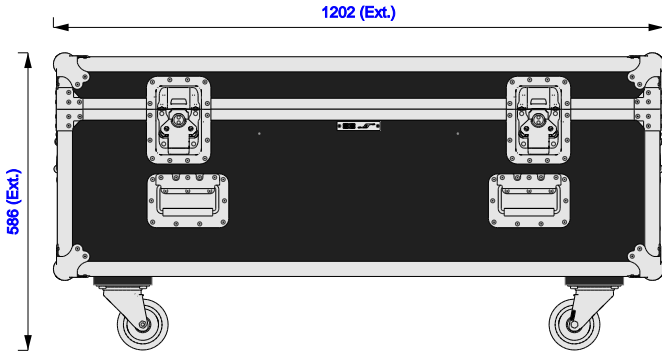

Part No
80501-1

Drawn By
Nick L

Front

Back

Right

Left

Plan

Underside

Part No
80501-1

Drawn By
Nick L

Plan - Base only

Color Force 12
Length: 340mm
Width: 210mm
Height: 250mm

Extra Height
Hook Clamp
120mm

Underside - Lid only