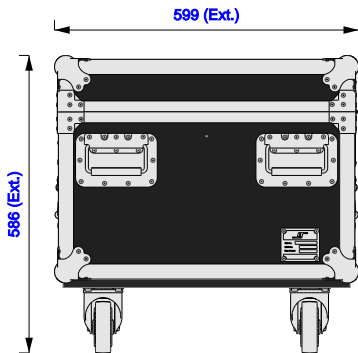

Part No
80501-1

Drawn By
Nick L

Front

Back

Right

Left

Plan

Underside

Part No
80501-1

Drawn By
Nick L

Plan - Base only

Color Force 12
Length: 340mm
Width: 210mm
Height: 250mm

Extra Height
Hook Clamp
120mm

Underside - Lid only