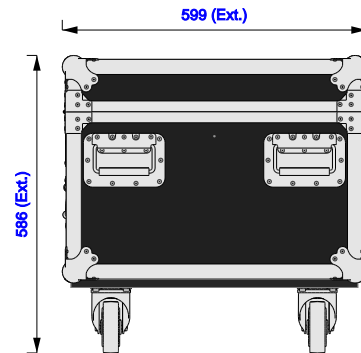

Part No
80501-1

Drawn By
Nick L

Front

Back

Right

Left

Plan

Underside

Part No
80501-1

Drawn By
Nick L

Plan - Base only

Color Force 12
Length: 340mm
Width: 210mm
Height: 250mm

Extra Height
Hook Clamp
120mm

Underside - Lid only