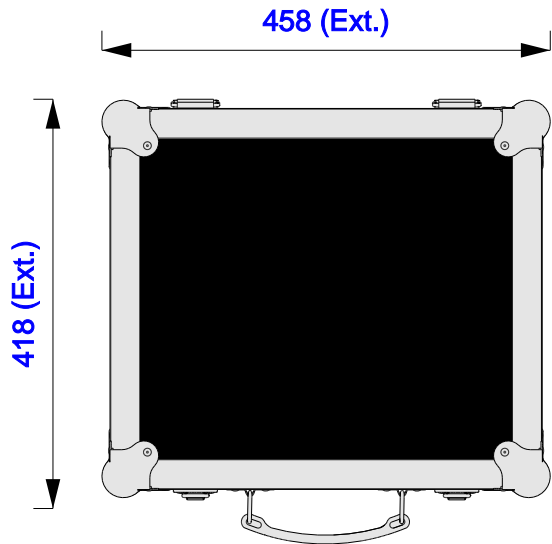

Part No
76328-1

Drawn By
Raivis Bumeistas

Front

Back

Left

Plan

Underside

Part No
76328-1

Drawn By
Raivis Bumeistars

Plan - Base only

Underside - Lid only