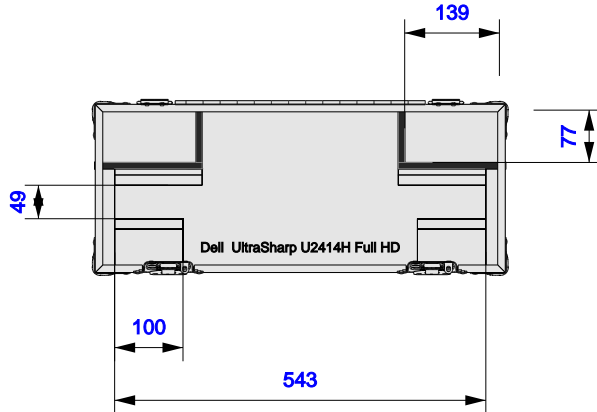

Part No
72366-2

Drawn By
Mason

Front

Back

Left

Plan

Underside

Front

Part No
72366-2

Drawn By
Mason

Plan - Base only

Dell UltraSharp U2414H Full HD
Length: 540mm
Width: 46mm
Height: 350mm

Underside - Lid only