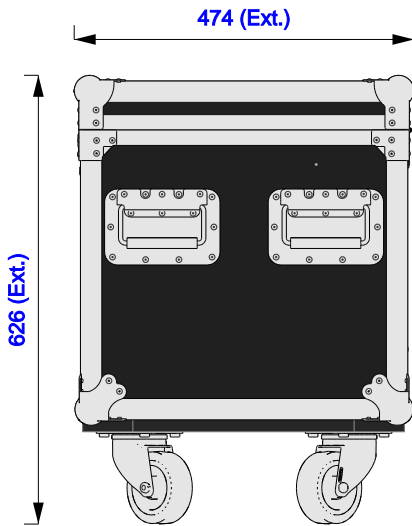

Part No
70443-1

Drawn By
Nick L

Front

Back

Right

Left

Plan

Underside

Part No
70443-1

Drawn By
Nick L

Plan - Base only

PS8
Length: 219mm
Width: 250mm
Height: 410mm

Underside - Lid only