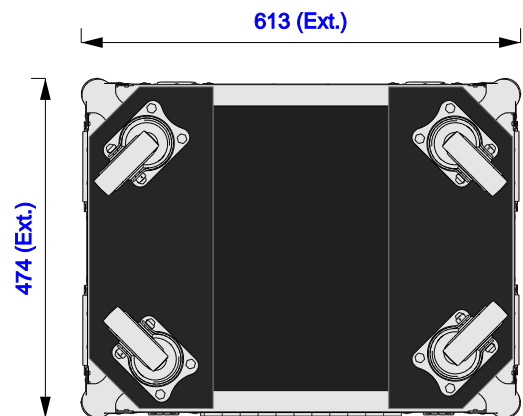

Part No
70443-1

Drawn By
Nick L

Front

Back

Right

Left

Plan

Underside

Part No
70443-1

Drawn By
Nick L

Plan - Base only

PS8
Length: 219mm
Width: 250mm
Height: 410mm

Underside - Lid only