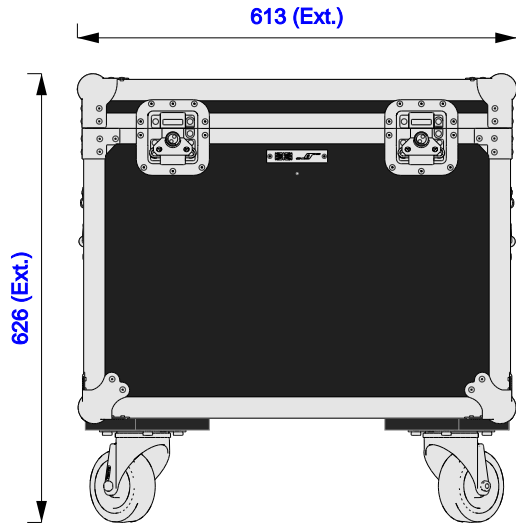

Part No
70443-1

Drawn By
Nick L

Front

Back

Right

Left

Plan

Underside

Part No
70443-1

Drawn By
Nick L

Plan - Base only

PS8
Length: 219mm
Width: 250mm
Height: 410mm

Underside - Lid only