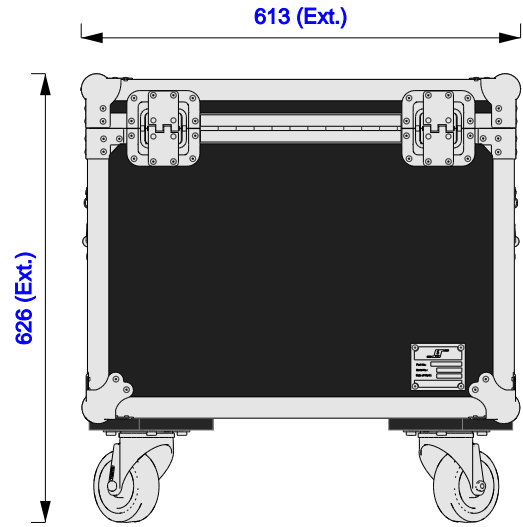

Part No
70443-1

Drawn By
Nick L

Front

Back

Right

Left

Plan

Underside

Part No
70443-1

Drawn By
Nick L

Plan - Base only

PS8
Length: 219mm
Width: 250mm
Height: 410mm

Underside - Lid only