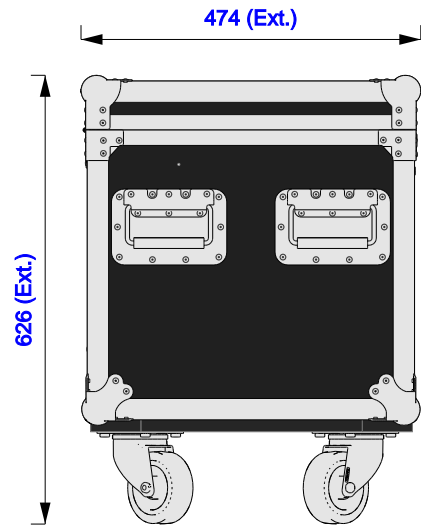

Part No
70443-1

Drawn By
Nick L

Front

Back

Right

Left

Plan

Underside

Part No
70443-1

Drawn By
Nick L

Plan - Base only

PS8
Length: 219mm
Width: 250mm
Height: 410mm

Underside - Lid only