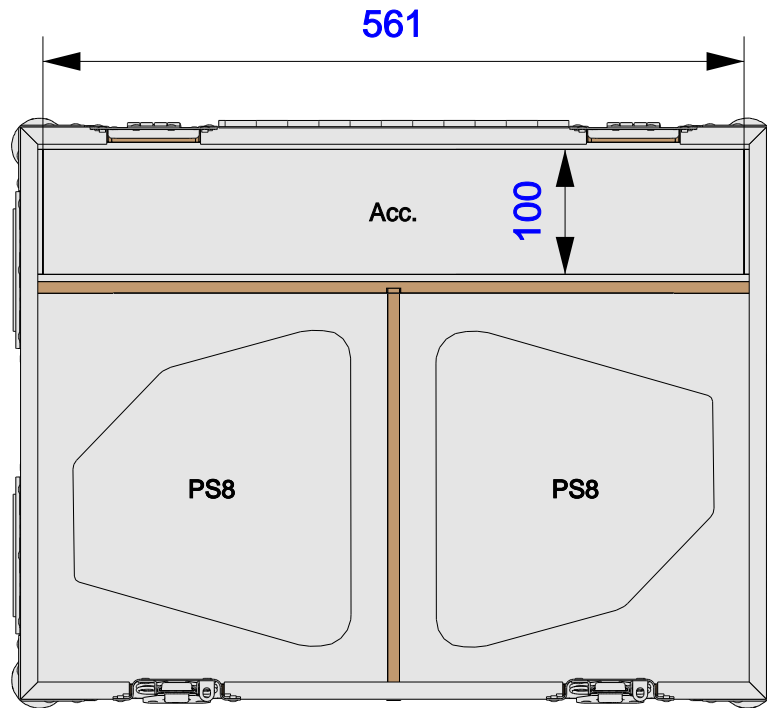

Part No
70443-1

Drawn By
Nick L

Front

Back

Right

Left

Plan

Underside

Part No
70443-1

Drawn By
Nick L

Plan - Base only

PS8
Length: 219mm
Width: 250mm
Height: 410mm

Underside - Lid only