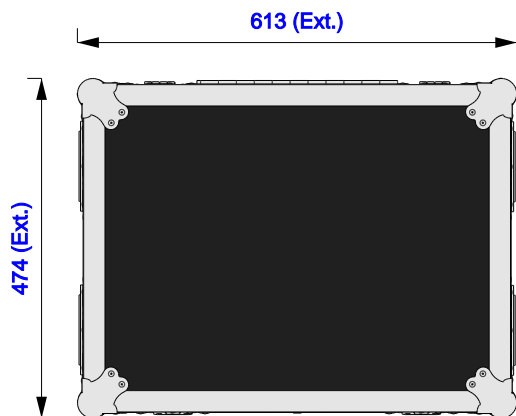

Part No
70443-1

Drawn By
Nick L

Front

Back

Right

Left

Plan

Underside

Part No
70443-1

Drawn By
Nick L

Plan - Base only

PS8
Length: 219mm
Width: 250mm
Height: 410mm

Underside - Lid only