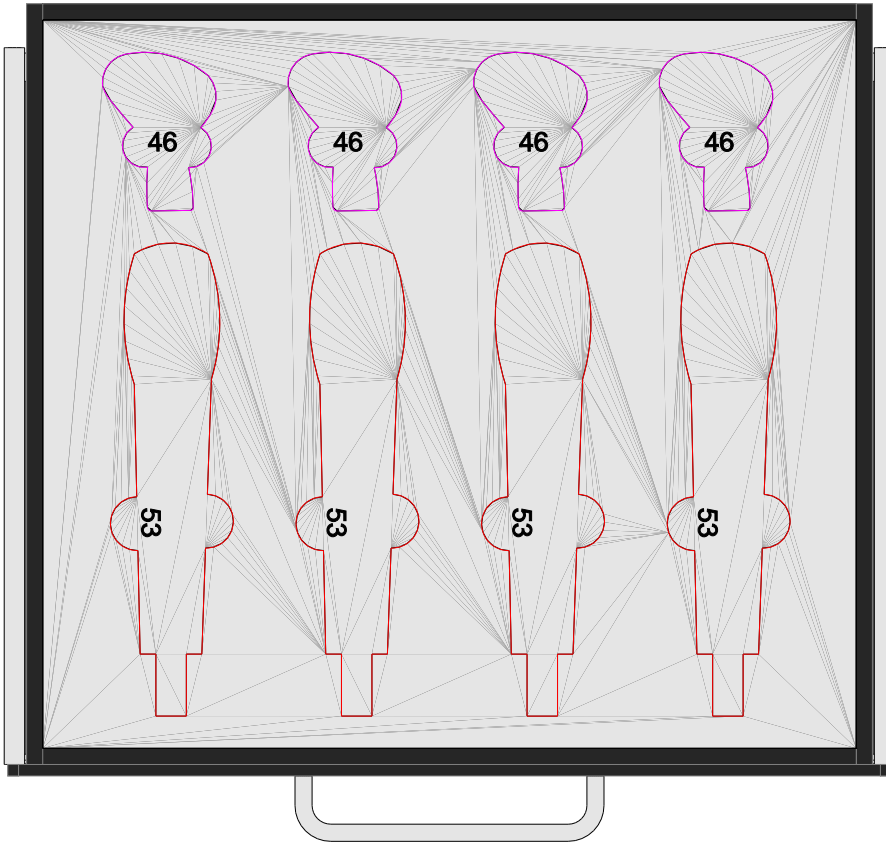

Part No
67595-1

Drawn By
Andy L

Front

Right

Plan

Underside

Left

Back

Part No
67595-1

Drawn By
Andy L

Front - Body only

Plan - Body only Drawer 1 Only

Part No
67595-1

Drawn By
Andy L

Plan - Body only Drawer 2 Only

Plan - no sections selected

Part No
67595-1

Drawn By
Andy L

Front - Back Door only

Back - Body only