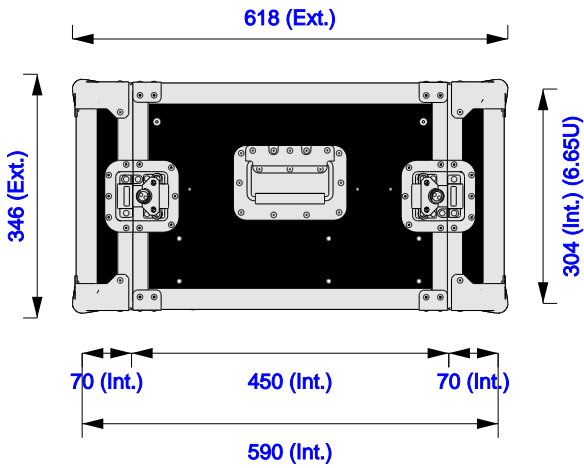

Part No
67595-1

Drawn By
Andy L

Front

Right

Plan

Underside

Left

Back

Part No
67595-1

Drawn By
Andy L

Front - Body only

Plan - Body only Drawer 1 Only

Part No
67595-1

Drawn By
Andy L

Plan - Body only Drawer 2 Only

Plan - no sections selected

Part No
67595-1

Drawn By
Andy L

Front - Back Door only

Back - Body only