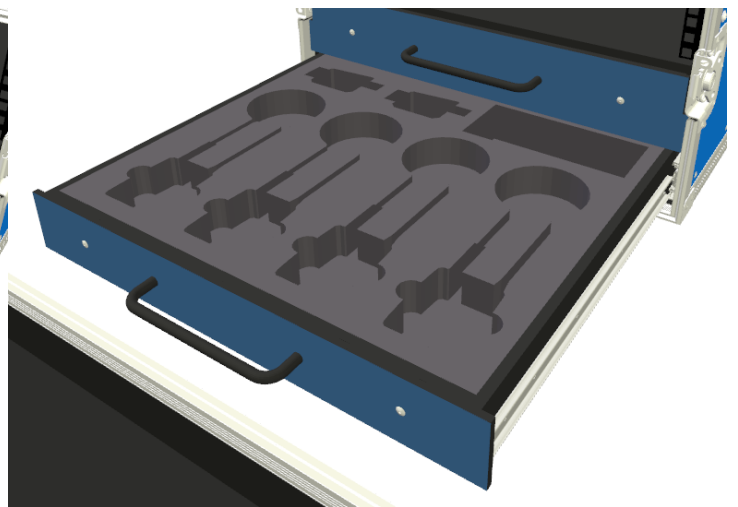

Part No
67595-1

Drawn By
Andy L

Front

Right

Plan

Underside

Left

Back

Part No
67595-1

Drawn By
Andy L

Front - Body only

Plan - Body only Drawer 1 Only

Part No
67595-1

Drawn By
Andy L

Plan - Body only Drawer 2 Only

Plan - no sections selected

Part No
67595-1

Drawn By
Andy L

Front - Back Door only

Back - Body only