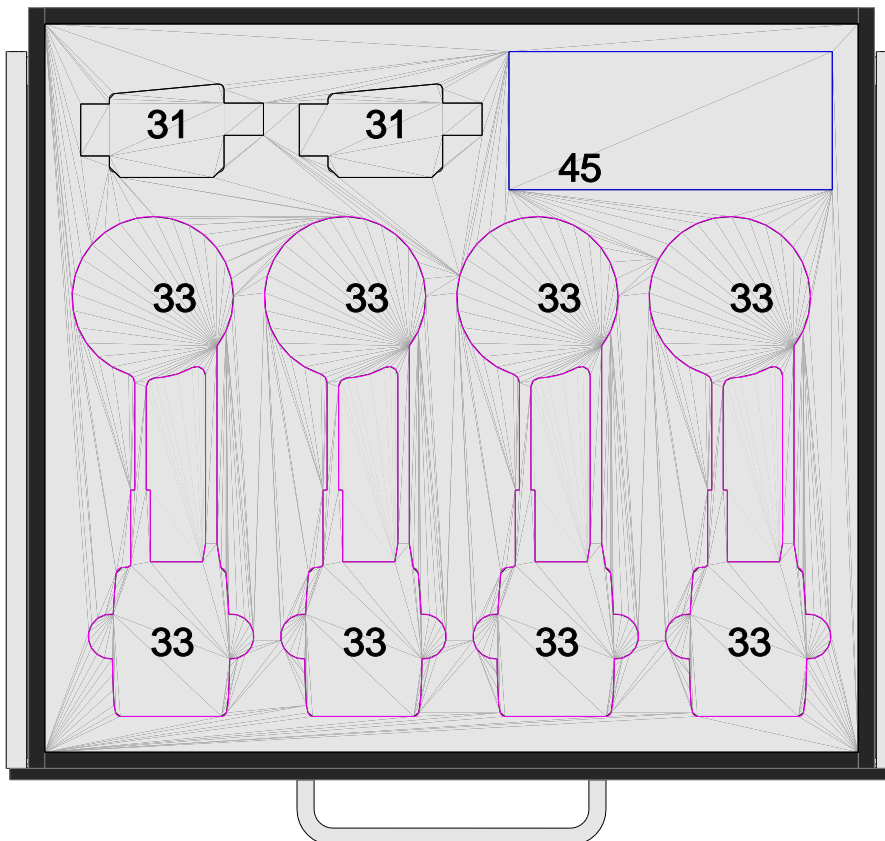

Part No
67595-1

Drawn By
Andy L

Front

Right

Plan

Underside

Left

Back

Part No
67595-1

Drawn By
Andy L

Front - Body only

Plan - Body only Drawer 1 Only

Part No
67595-1

Drawn By
Andy L

Plan - Body only Drawer 2 Only

Plan - no sections selected

Part No
67595-1

Drawn By
Andy L

Front - Back Door only

Back - Body only